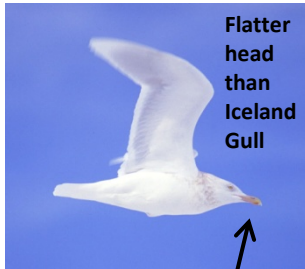

### Ivory Gull

Adult

Uniformly white

Immature

Dusky face

Dark spots on wing & tail tip

### Glaucous Gull

Adult

Flatter head than Iceland Gull

Longer & larger bill than Iceland Gull

Immature (2<sup>nd</sup> winter)

Black bill in 1<sup>st</sup> winter and black tip in 2<sup>nd</sup> winter for both species