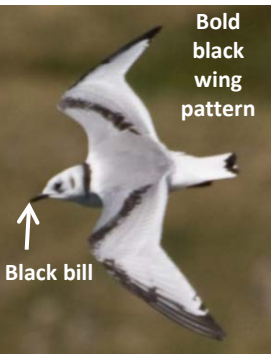

### Black-legged Kittiwake

Breeding adult

Yellow bill

Winter adult

Dark patch behind eye

Dark wing tips look like they were "dipped in ink"

Immature (1<sup>st</sup> winter)

Black bill

### Herring Gull

Adult

Has brownish head in winter

More uniform brown than immature Great Black-backed Gull

Immature (1<sup>st</sup> winter)

Black bill in 1<sup>st</sup> winter and black tip in 2<sup>nd</sup> winter for both species