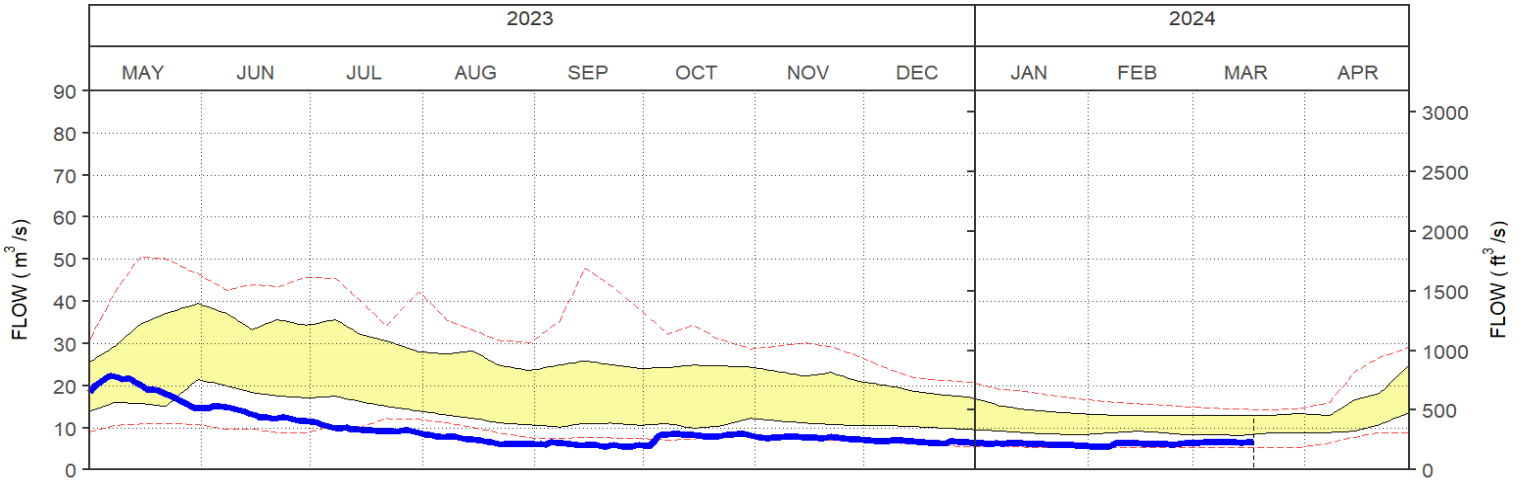

TROUTLAKE RIVER FLOW

CHUKUNI RIVER FLOW

CEDAR RIVER FLOW