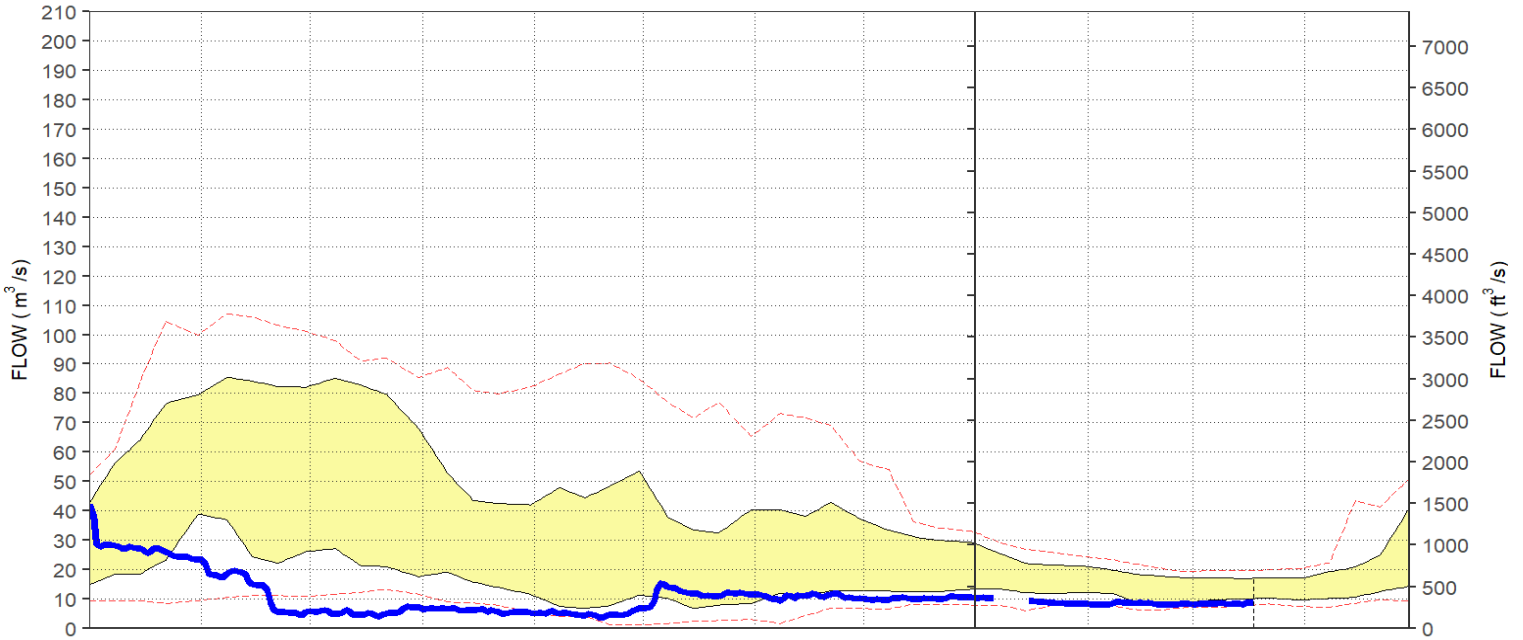

TROUTLAKE RIVER FLOW

CHUKUNI RIVER FLOW

CEDAR RIVER FLOW