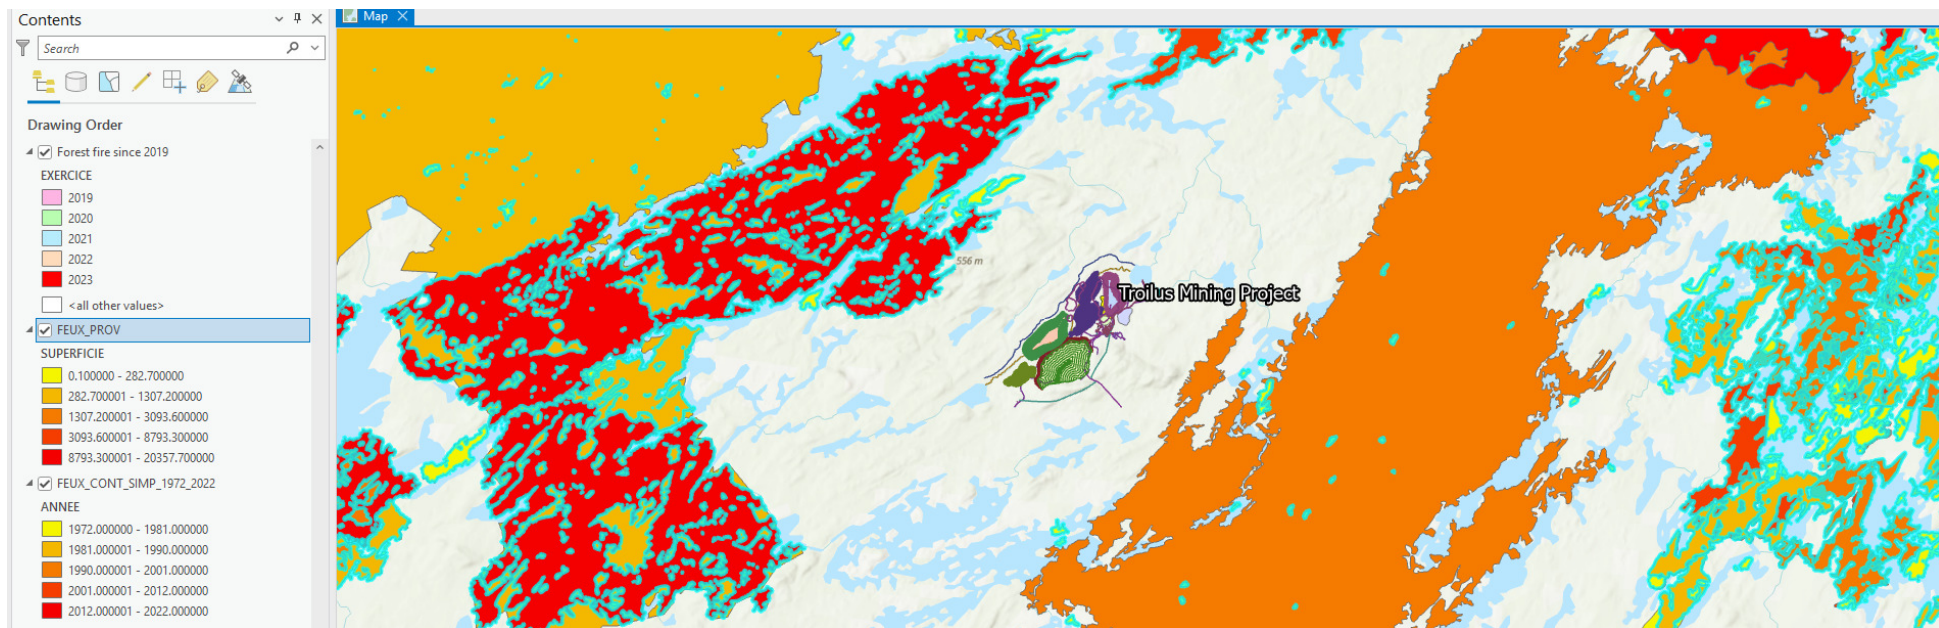

Troilus Mining Project – Wildfire Corridor 1972-2022

15 km distance between the two flanks of the limits of wildfires that occurred between 1972 and 2022 (Foret Ouverte data on ArcGIS platform)