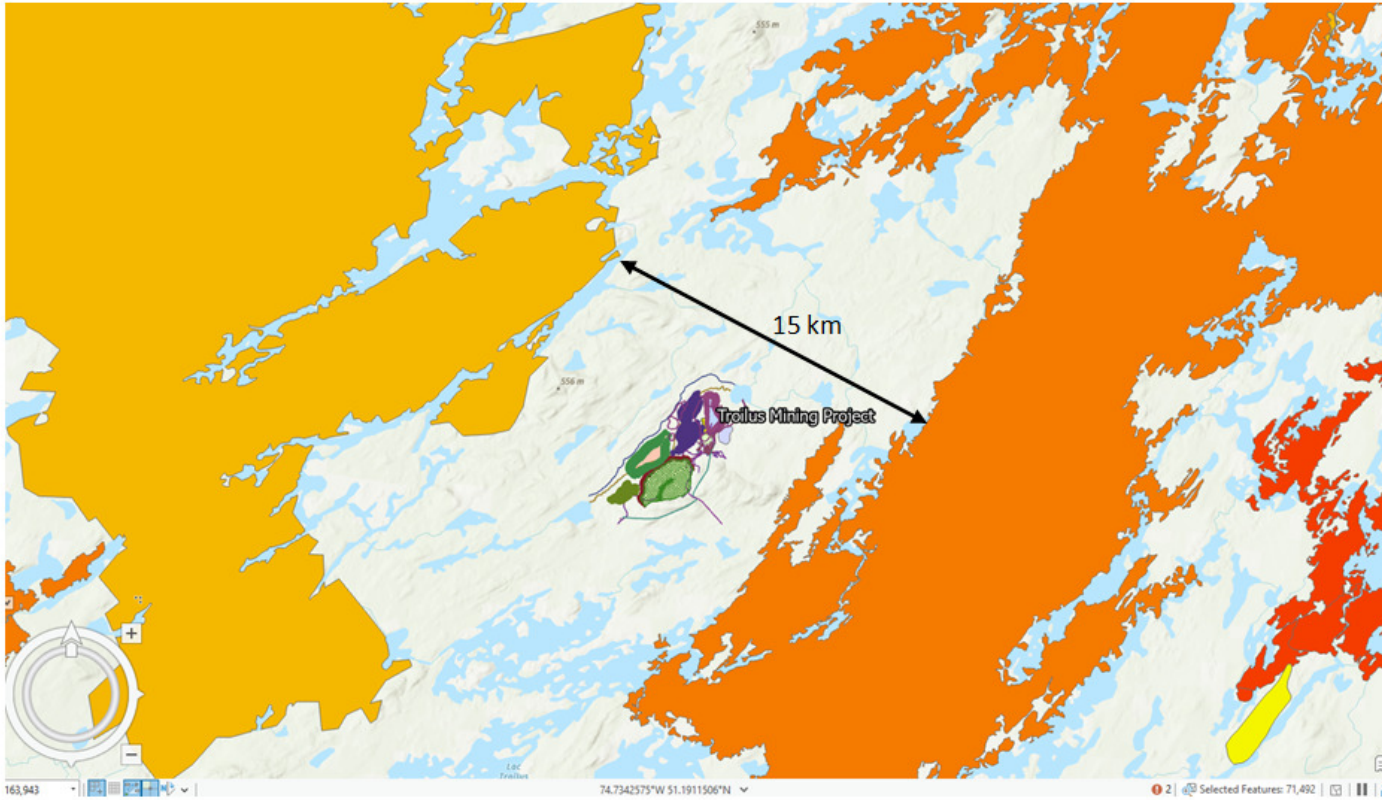

Troilus Mining Project – Wildfire Corridor 1972-2022

15 km distance between the two flanks of the limits of wildfires that occurred between 1972 and 2022 (Foret Ouverte data on ArcGIS platform)