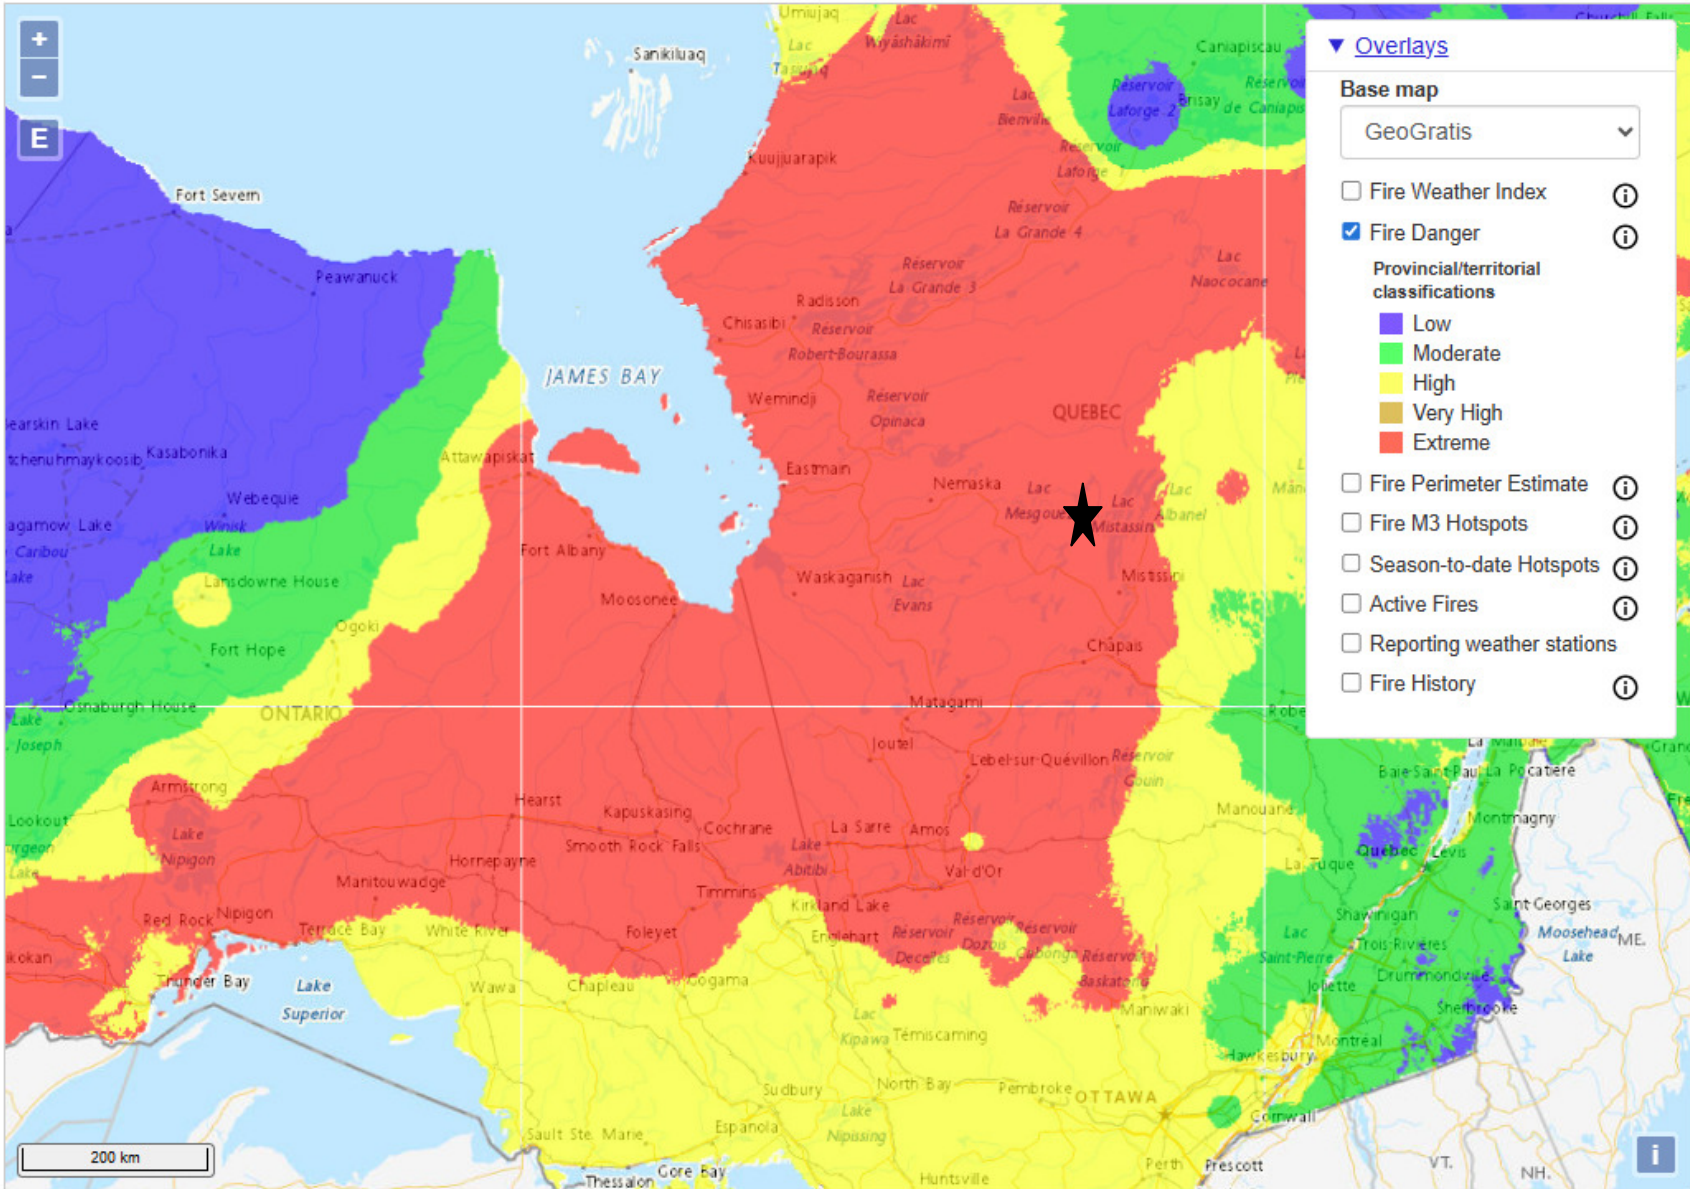

« Previous day : Today : Next day »

Troilus Mining Project ★

June 19 2023 Retrieve Map

« Previous day : Today : Next day »

Troilus Mining Project ★

June 20 2023 Retrieve Map

« Previous day : Today : Next day »

Troilus Mining Project ★

June 21 2023 Retrieve Map

« Previous day : Today : Next day »

Troilus Mining Project ★

June 22 2023 Retrieve Map

« Previous day : Today : Next day »

Troilus Mining Project ★

June 23 2023 Retrieve Map

« Previous day : Today : Next day »

Troilus Mining Project ★

June

24

2023

Retrieve Map

« Previous day : Today : Next day »

Troilus Mining Project ★

June 25 2023 Retrieve Map

« Previous day : Today : Next day »

Troilus Mining Project ★

June 26 2023 Retrieve Map

« Previous day : Today : Next day »

Troilus Mining Project ★

June 27 2023 Retrieve Map

« Previous day : Today : Next day »