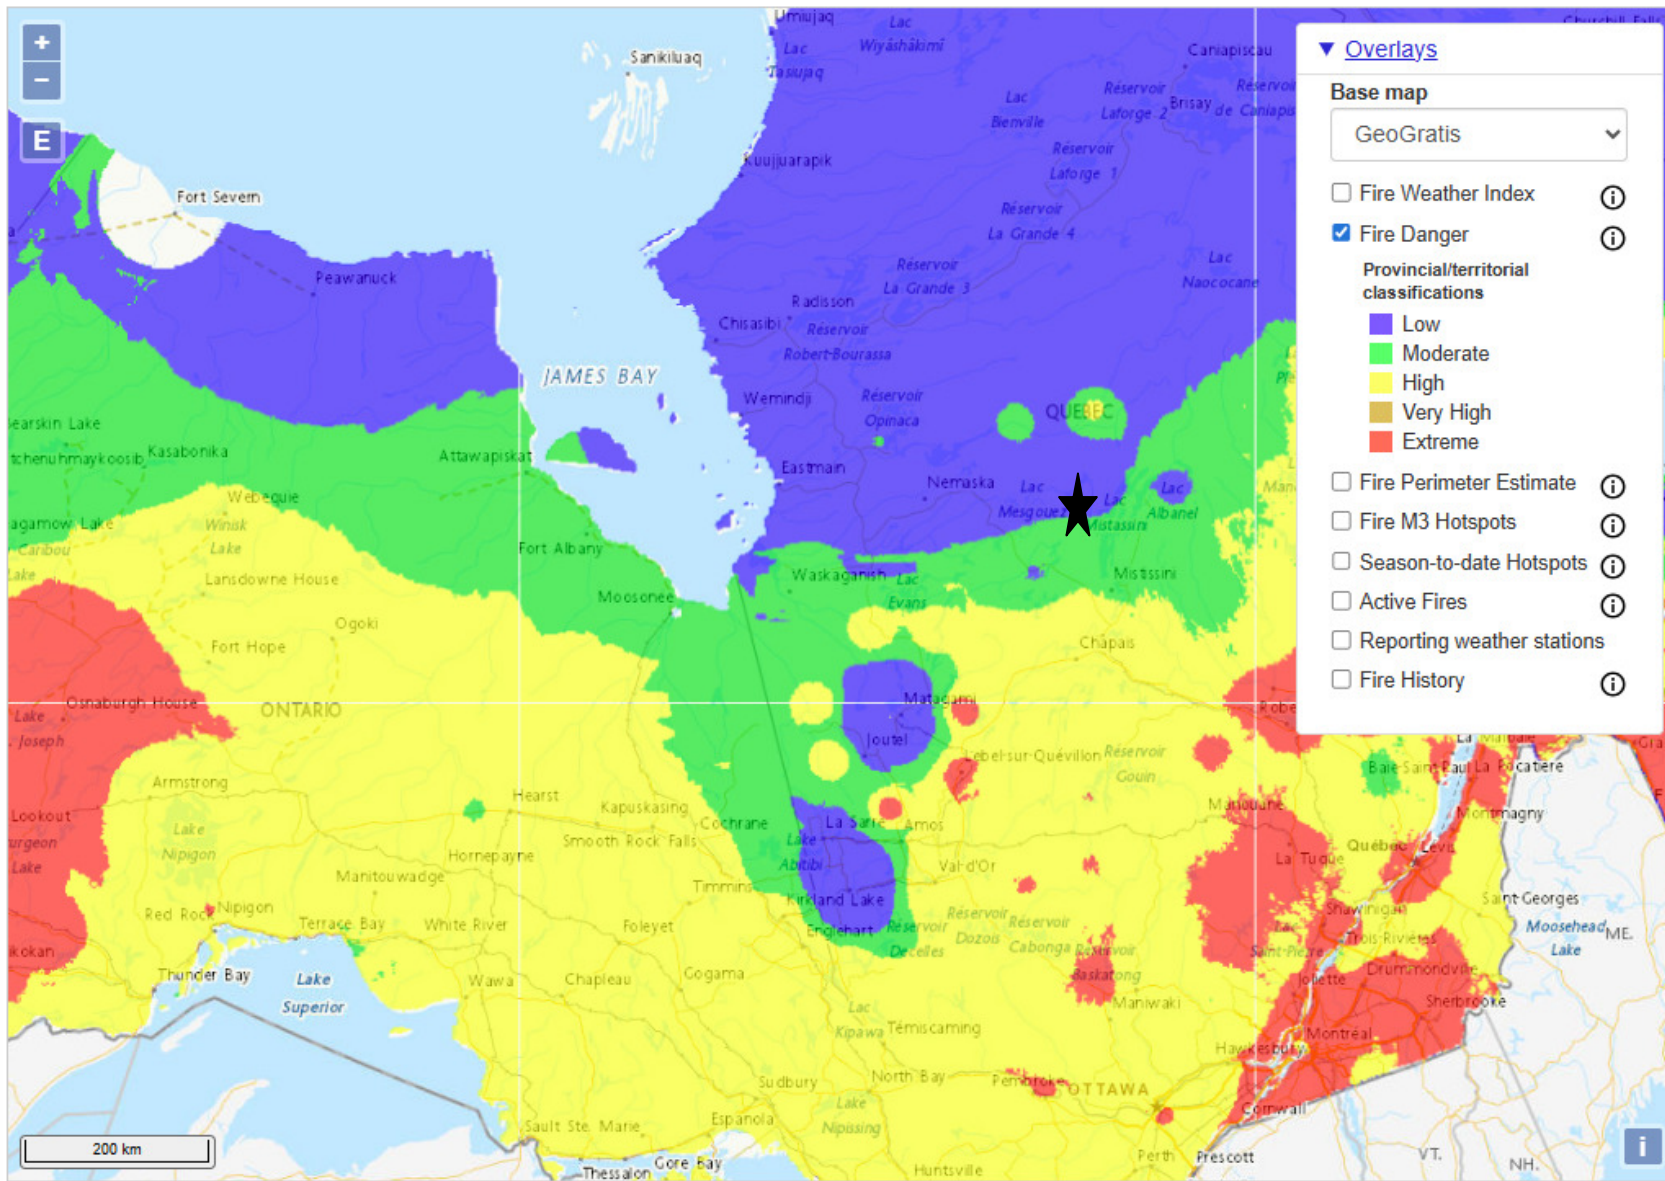

The Troilus Mining Project is indicated by a black star on these sequence of maps.

The large increase in the 'severe Fire Danger' begins to be seen on May 27th, 2023 and covers the entire area of Troilus Mining Project on May 30th, 2023 and continues on from this point until June 7th 2023, occurring again from June 21 to June 27, 2023.

Fire History

Troilus Mining Project ★

May

28

2023

Retrieve Map

« Previous day : Today : Next day »

Troilus Mining Project ★

May 29 2023 Retrieve Map

« Previous day : Today : Next day »

Troilus Mining Project ★

May 30 2023 Retrieve Map

« Previous day : Today : Next day »

Troilus Mining Project ★

May 31 2023 Retrieve Map

« Previous day : Today : Next day »

Troilus Mining Project ★

June 1 2023 Retrieve Map

« Previous day : Today : Next day »

Troilus Mining Project ★

June 2 2023 Retrieve Map

« Previous day : Today : Next day »

Troilus Mining Project ★

June 3 2023 Retrieve Map