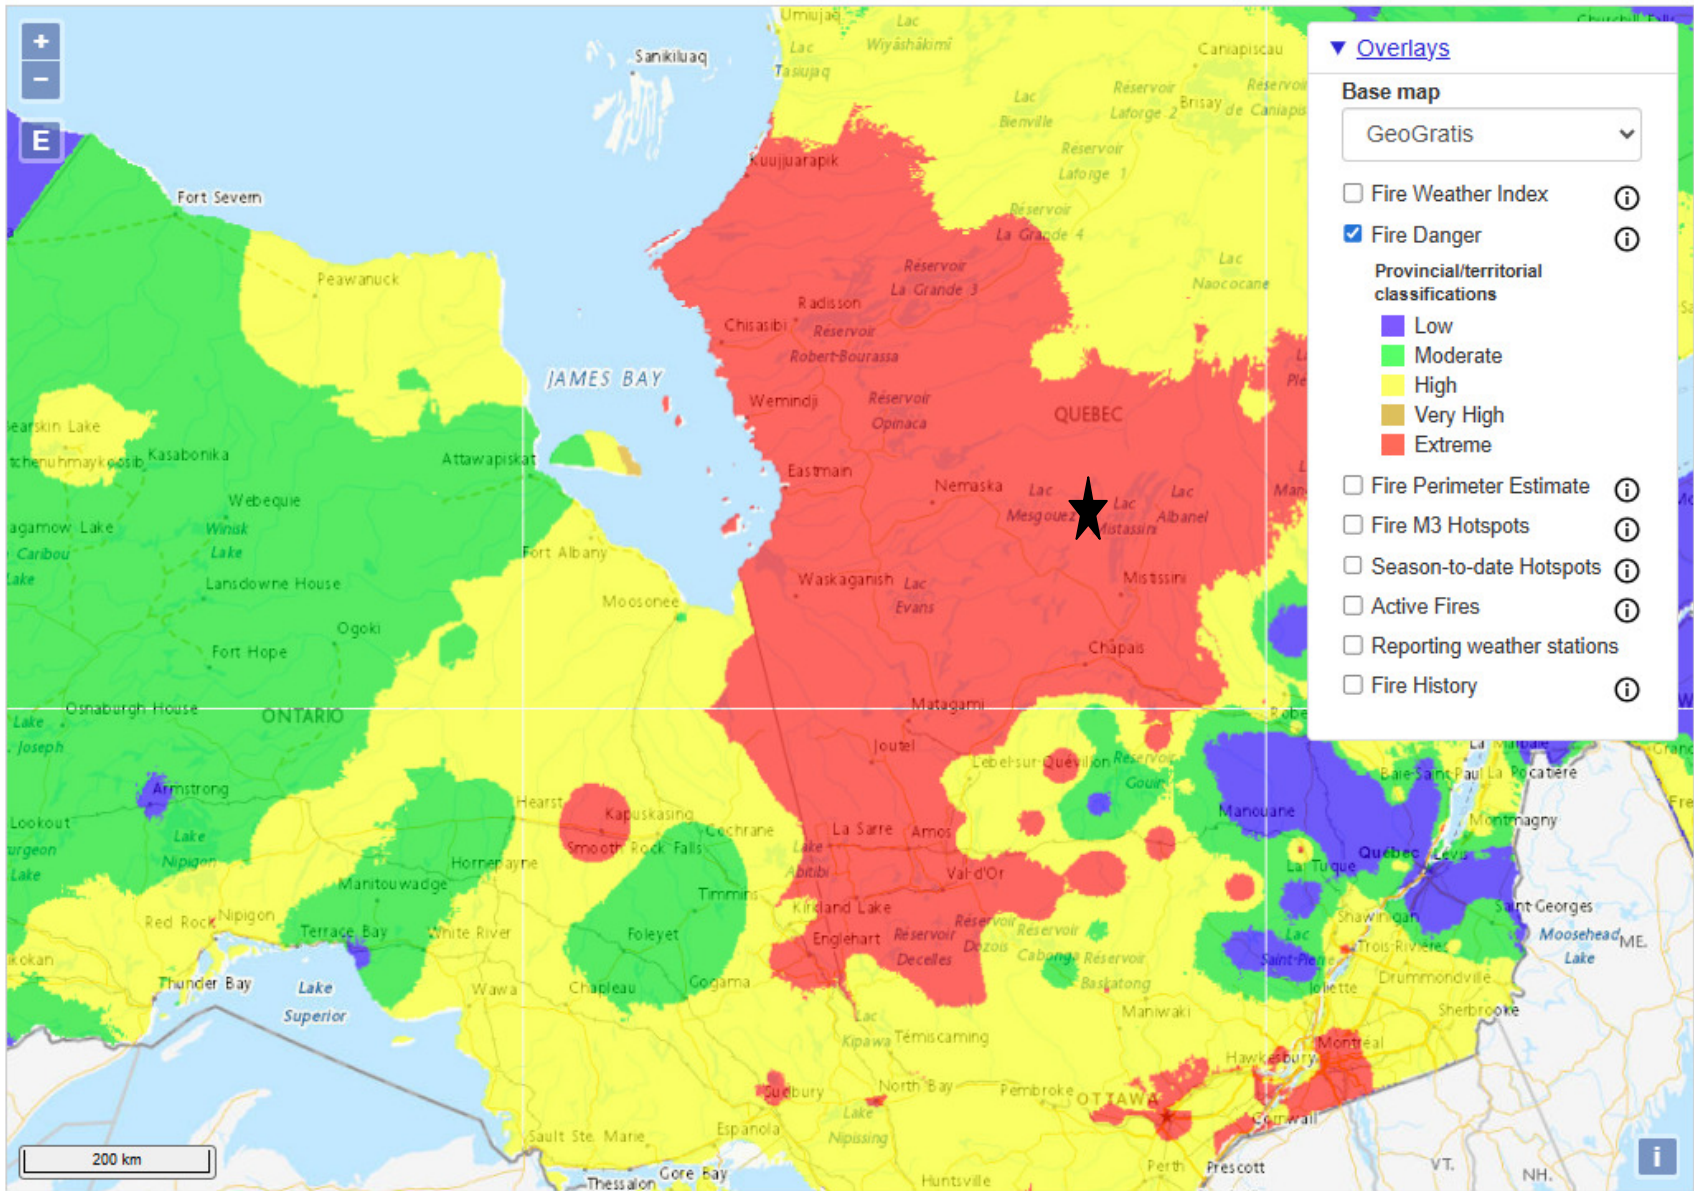

May 29 2023 Retrieve Map

« Previous day : Today : Next day »

Troilus Mining Project ★

May 30 2023 Retrieve Map

« Previous day : Today : Next day »

Troilus Mining Project ★

May 31 2023 Retrieve Map

« Previous day : Today : Next day »

Troilus Mining Project ★

June 1 2023 Retrieve Map

« Previous day : Today : Next day »

Troilus Mining Project ★

June 2 2023 Retrieve Map

« Previous day : Today : Next day »

Troilus Mining Project ★

June 3 2023 Retrieve Map

« Previous day : Today : Next day »

Troilus Mining Project ★

June 4 2023 Retrieve Map

« Previous day : Today : Next day »

Troilus Mining Project ★

June 5 2023 Retrieve Map

« Previous day : Today : Next day »

Troilus Mining Project ★

June 6 2023 Retrieve Map

« Previous day : Today : Next day »

Troilus Mining Project ★

June 7 2023 Retrieve Map

« Previous day : Today : Next day »

Troilus Mining Project ★

June 8 2023 Retrieve Map