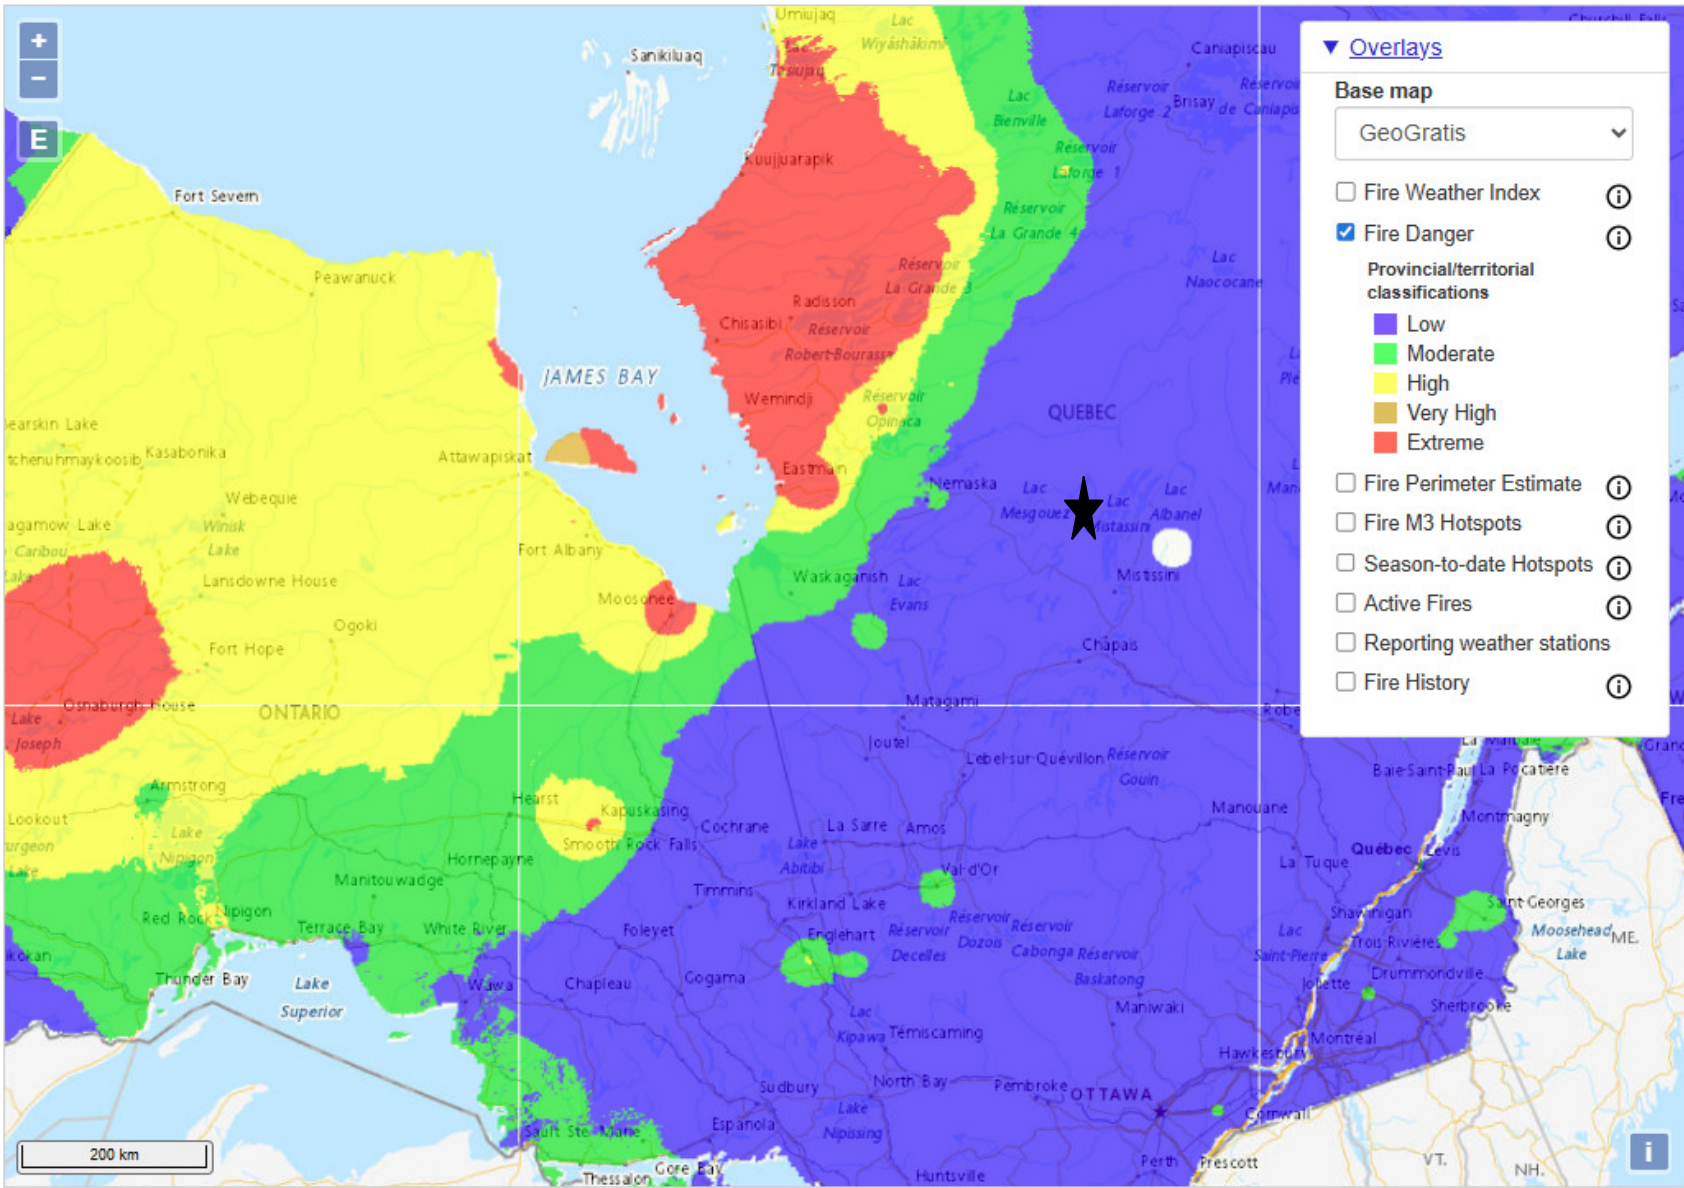

Troilus Mining Project ★

June 21 2023 Retrieve Map

« Previous day : Today : Next day »

Troilus Mining Project ★

June 22 2023 Retrieve Map

« Previous day : Today : Next day »

Troilus Mining Project ★

June 23 2023 Retrieve Map

« Previous day : Today : Next day »

Troilus Mining Project ★

June

24

2023

Retrieve Map

« Previous day : Today : Next day »

Troilus Mining Project ★

June 25 2023 Retrieve Map

« Previous day : Today : Next day »

Troilus Mining Project ★

June 26 2023 Retrieve Map

« Previous day : Today : Next day »

Troilus Mining Project ★

June 27 2023 Retrieve Map

« Previous day : Today : Next day »

Troilus Mining Project ★

June 28 2023 Retrieve Map

« Previous day : Today : Next day »

Troilus Mining Project ★

June 29 2023 Retrieve Map

« Previous day : Today : Next day »

Troilus Mining Project ★

June 30 2023 Retrieve Map