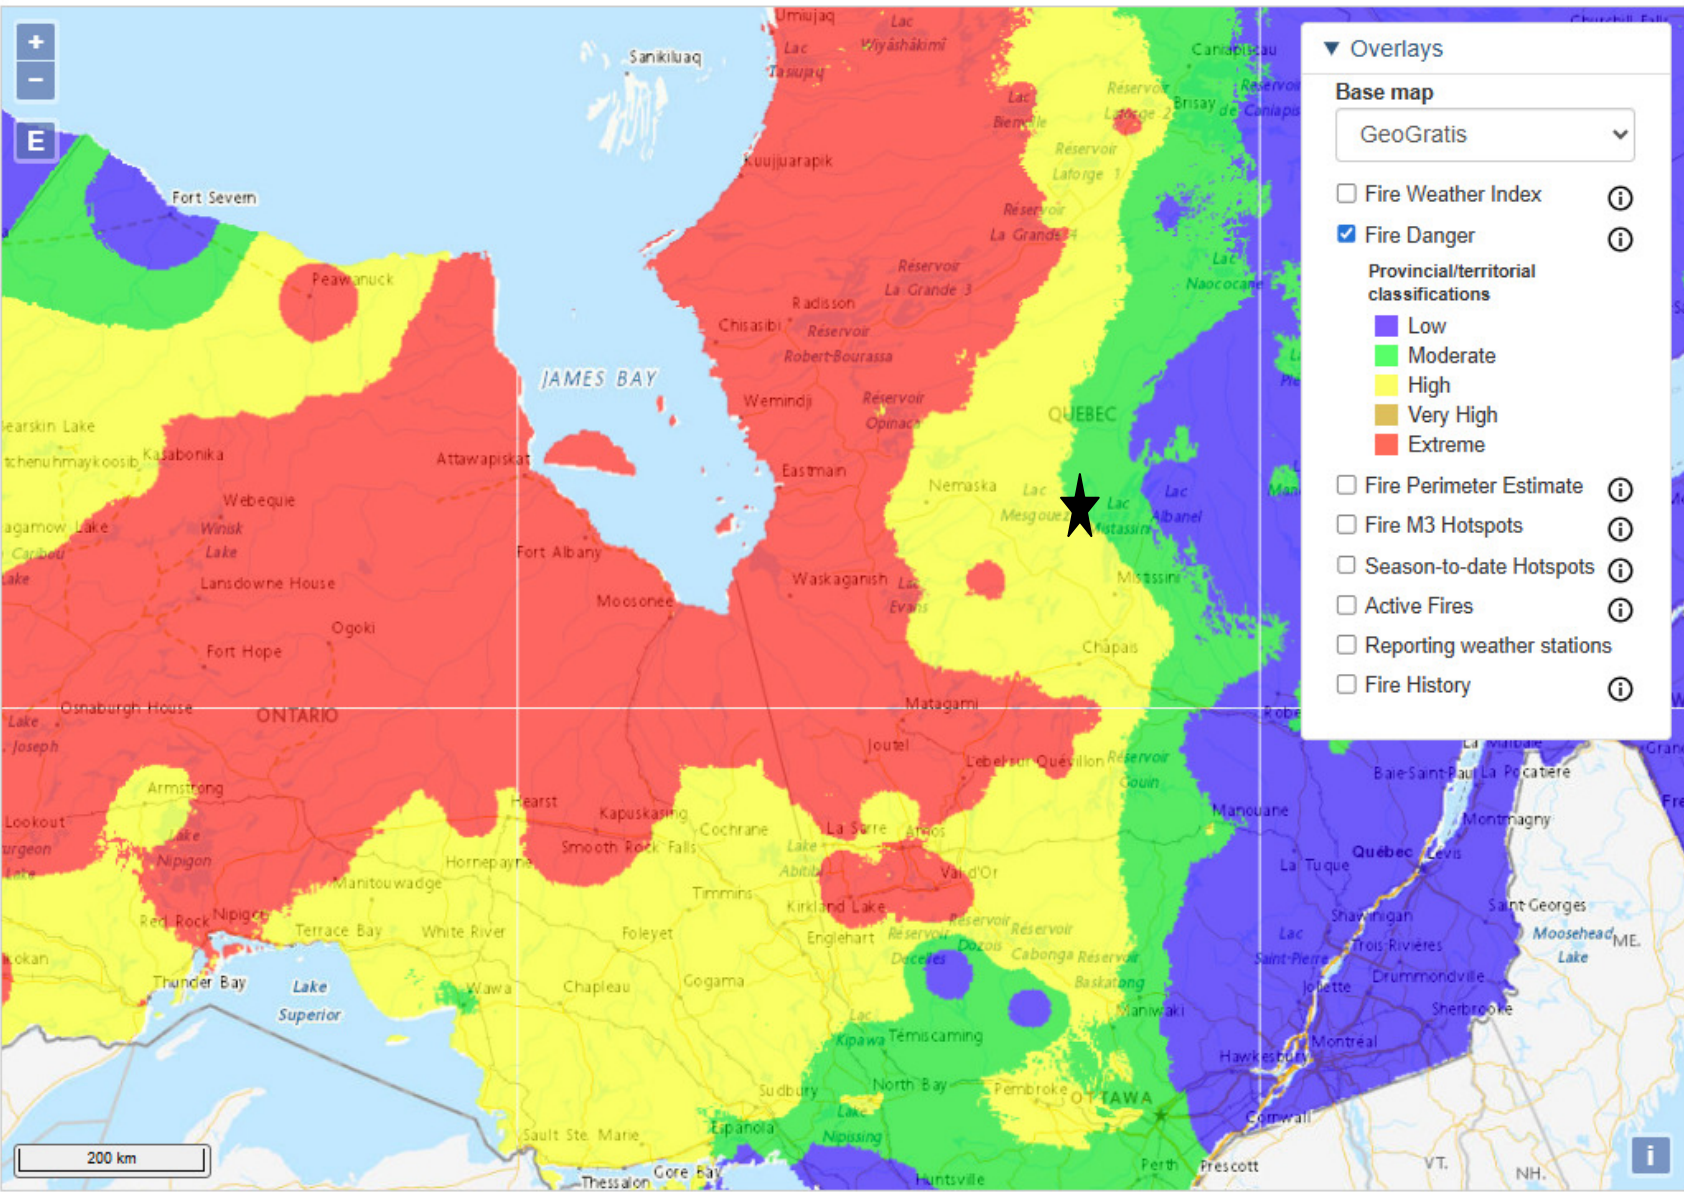

« Previous day : Today : Next day »

Troilus Mining Project ★

June 14 2023 Retrieve Map

« Previous day : Today : Next day »

Troilus Mining Project ★

June 15 2023 Retrieve Map

« Previous day : Today : Next day »

Troilus Mining Project ★

June 16 2023 Retrieve Map

« Previous day : Today : Next day »

Troilus Mining Project ★

June 17 2023 Retrieve Map

« Previous day : Today : Next day »

Troilus Mining Project ★

June 18 2023 Retrieve Map

« Previous day : Today : Next day »

Troilus Mining Project ★

June 19 2023 Retrieve Map

« Previous day : Today : Next day »

Troilus Mining Project ★

June 20 2023 Retrieve Map

« Previous day : Today : Next day »

Troilus Mining Project ★

June 21 2023 Retrieve Map

« Previous day : Today : Next day »

Troilus Mining Project ★

June 22 2023 Retrieve Map

« Previous day : Today : Next day »

Troilus Mining Project ★

June 23 2023 Retrieve Map