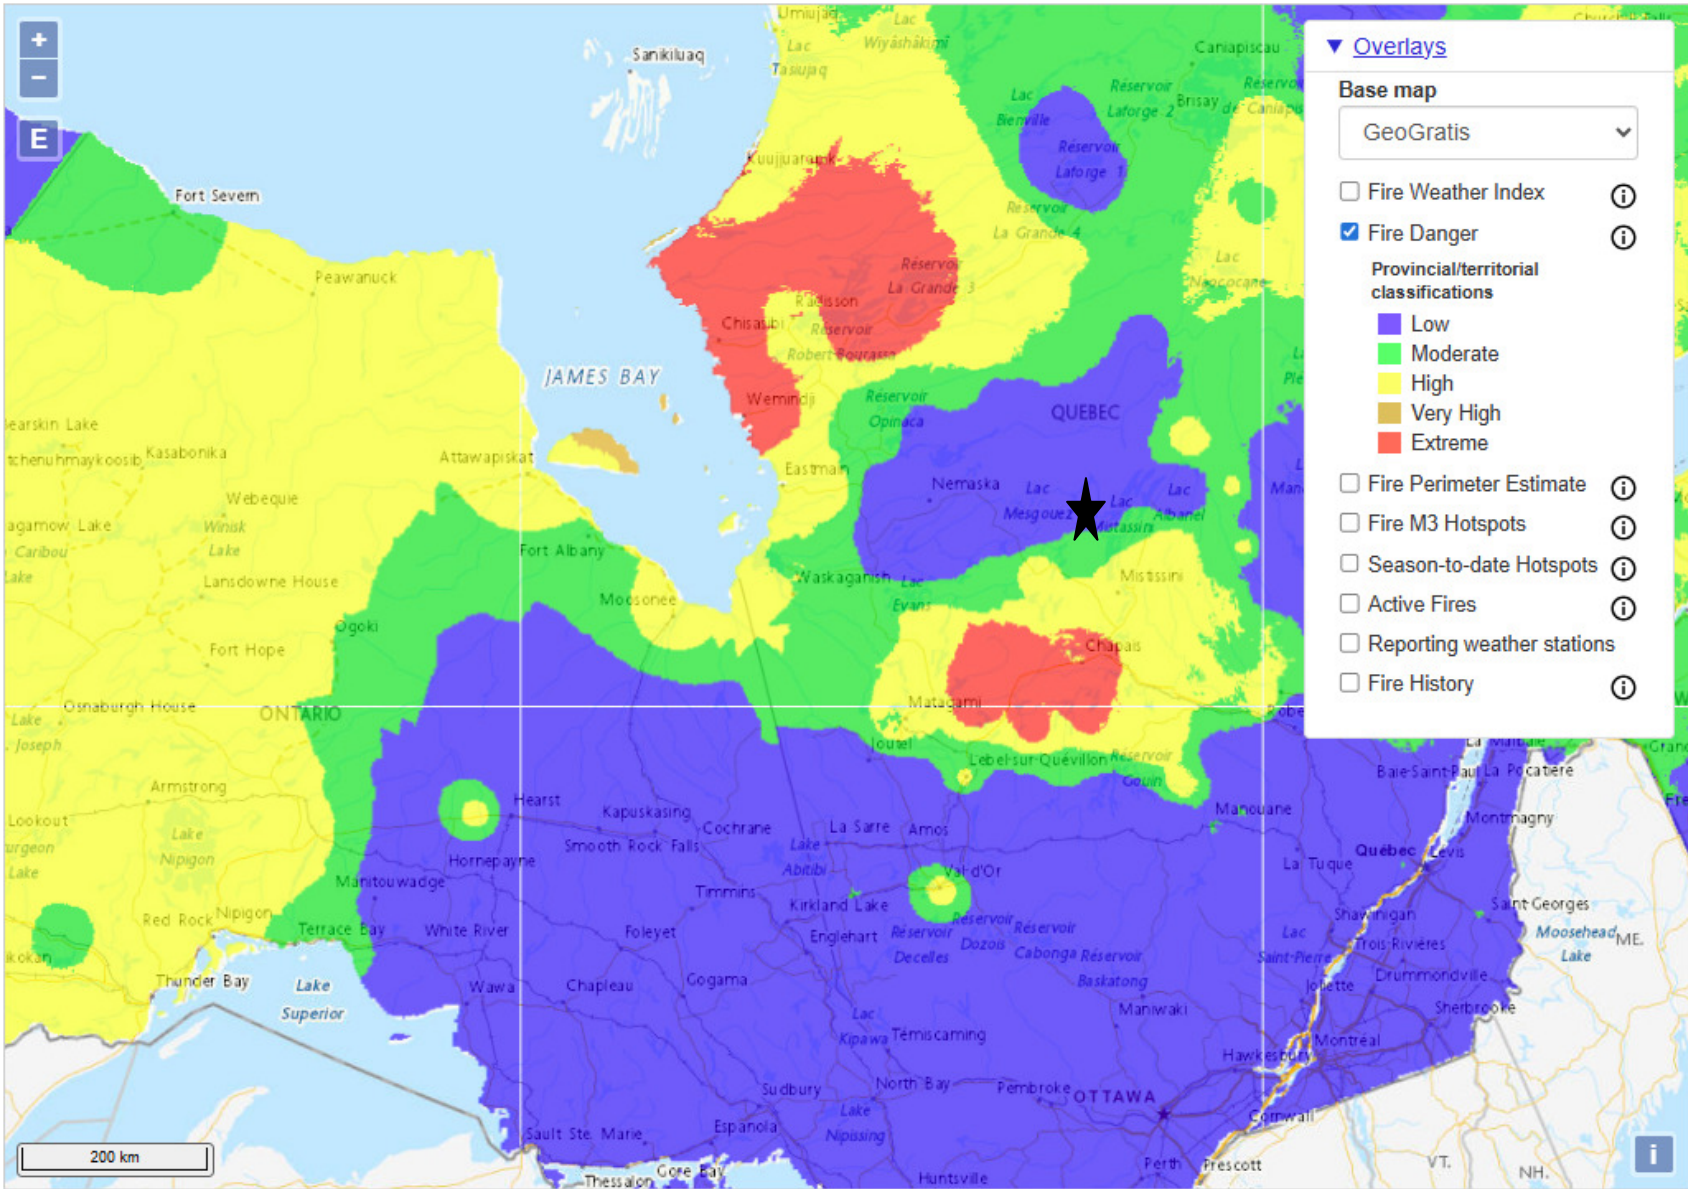

Troilus Mining Project ★

June 10 2023 Retrieve Map

« Previous day : Today : Next day »

Troilus Mining Project ★

June 11 2023 Retrieve Map

« Previous day : Today : Next day »

Troilus Mining Project ★

June 12 2023 Retrieve Map

« Previous day : Today : Next day »

Troilus Mining Project ★

June 14 2023 Retrieve Map

« Previous day : Today : Next day »

Troilus Mining Project ★

June 15 2023 Retrieve Map

« Previous day : Today : Next day »

Troilus Mining Project ★

June 16 2023 Retrieve Map

« Previous day : Today : Next day »

Troilus Mining Project ★

June 17 2023 Retrieve Map

« Previous day : Today : Next day »

Troilus Mining Project ★

June 18 2023 Retrieve Map

« Previous day : Today : Next day »

Troilus Mining Project ★

June 19 2023 Retrieve Map

« Previous day : Today : Next day »

Troilus Mining Project ★

June 20 2023 Retrieve Map

« Previous day : Today : Next day »