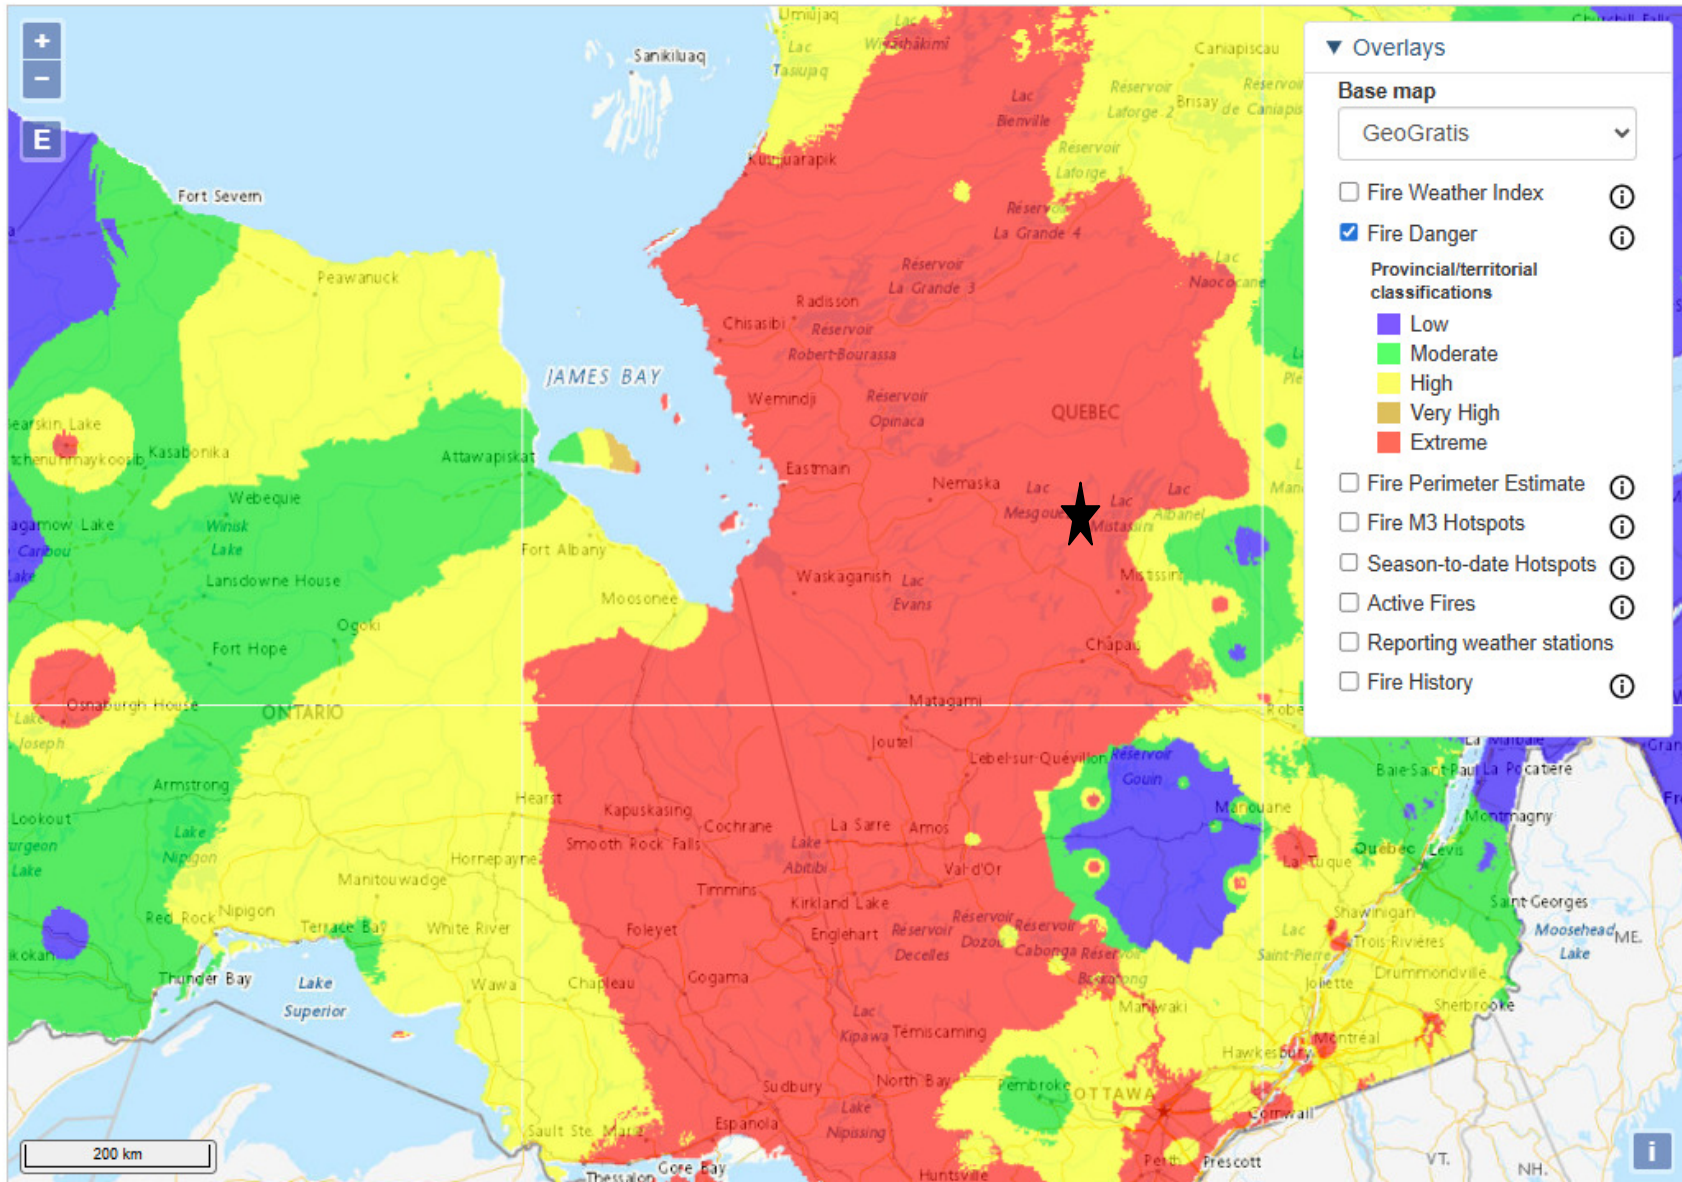

Troilus Mining Project ★

June 1 2023 Retrieve Map

« Previous day : Today : Next day »

Troilus Mining Project ★

June 2 2023 Retrieve Map

« Previous day : Today : Next day »

Troilus Mining Project ★

June 3 2023 Retrieve Map

« Previous day : Today : Next day »

Troilus Mining Project ★

June 4 2023 Retrieve Map

« Previous day : Today : Next day »

Troilus Mining Project ★

June 5 2023 Retrieve Map

« Previous day : Today : Next day »

Troilus Mining Project ★

June 6 2023 Retrieve Map

« Previous day : Today : Next day »

Troilus Mining Project ★

June 7 2023 Retrieve Map

« Previous day : Today : Next day »

Troilus Mining Project ★

June 8 2023 Retrieve Map