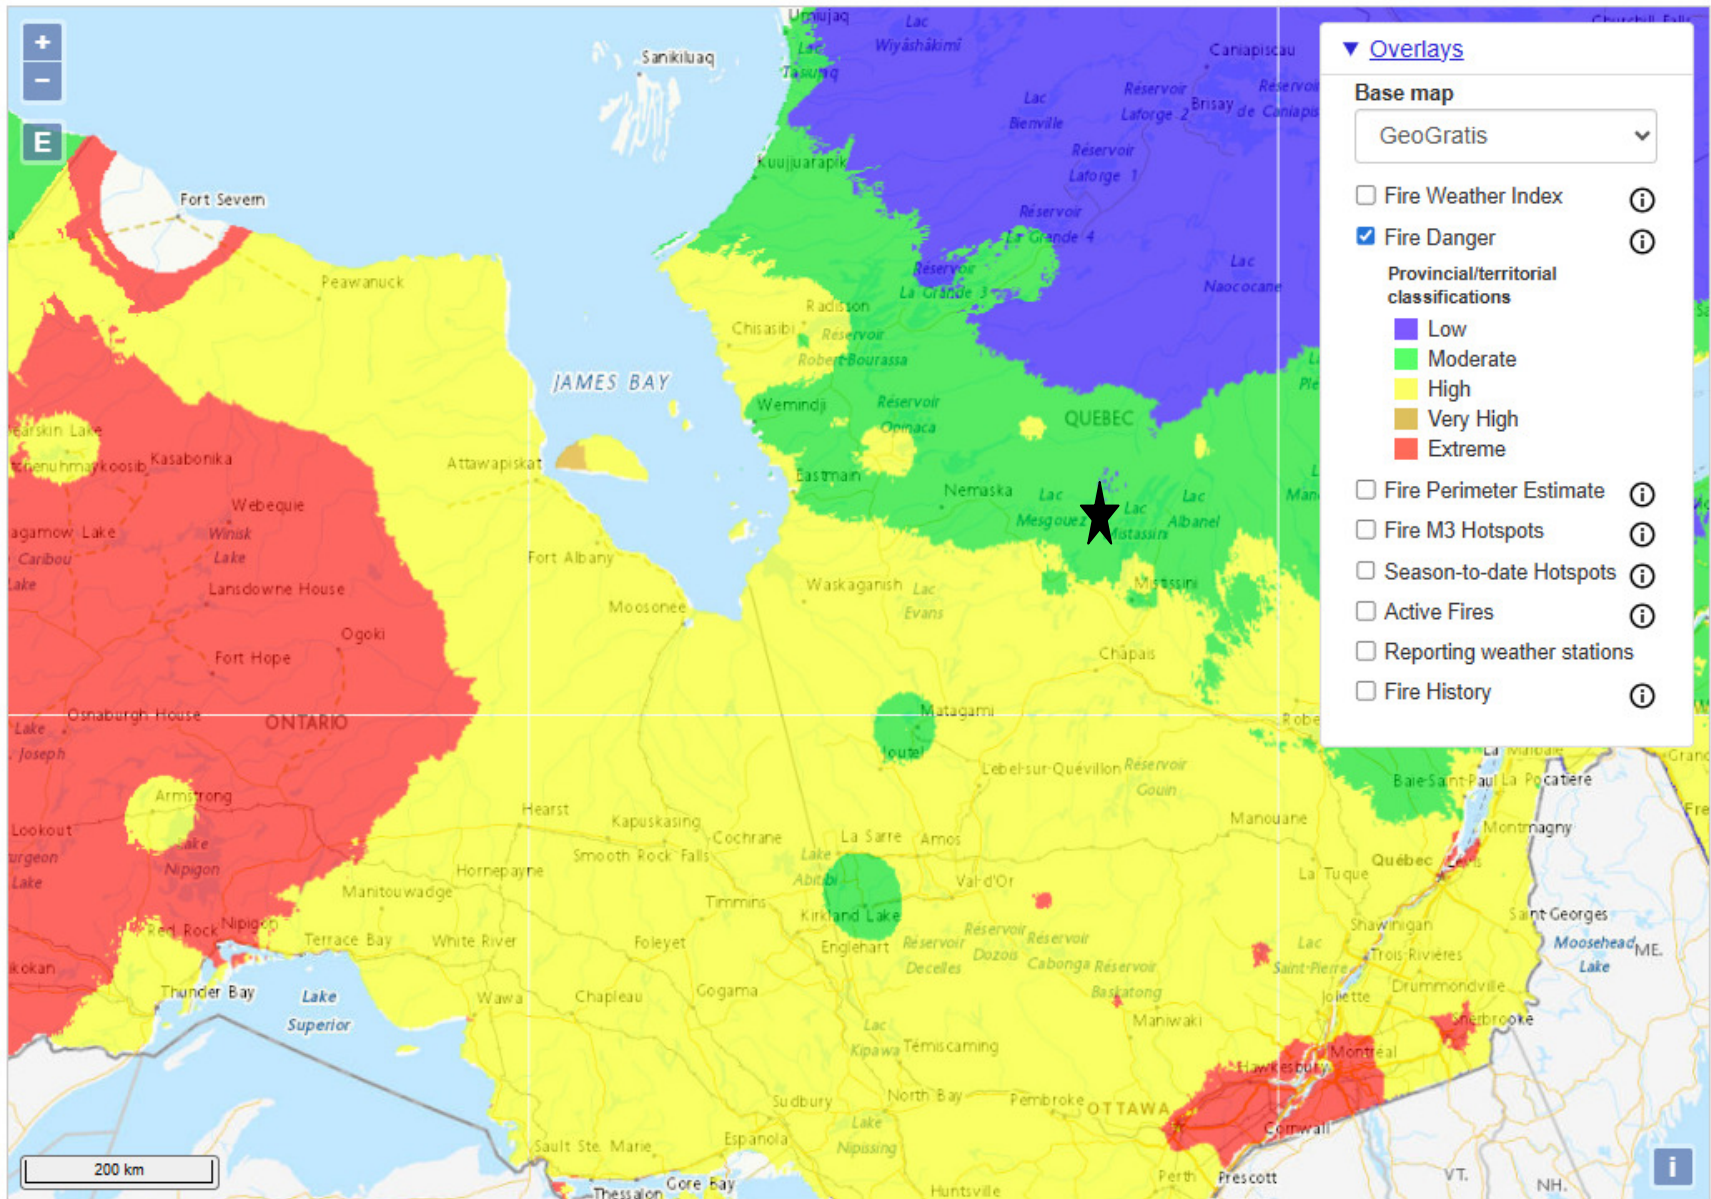

Fire History

Troilus Mining Project ★

May

28

2023

Retrieve Map

« Previous day : Today : Next day »

Troilus Mining Project ★

May 29 2023 Retrieve Map

« Previous day : Today : Next day »

Troilus Mining Project ★

May 30 2023 Retrieve Map

« Previous day : Today : Next day »

Troilus Mining Project ★

May 31 2023 Retrieve Map

« Previous day : Today : Next day »

Troilus Mining Project ★

June 1 2023 Retrieve Map

« Previous day : Today : Next day »

Troilus Mining Project ★

June 2 2023 Retrieve Map

« Previous day : Today : Next day »

Troilus Mining Project ★

June 3 2023 Retrieve Map