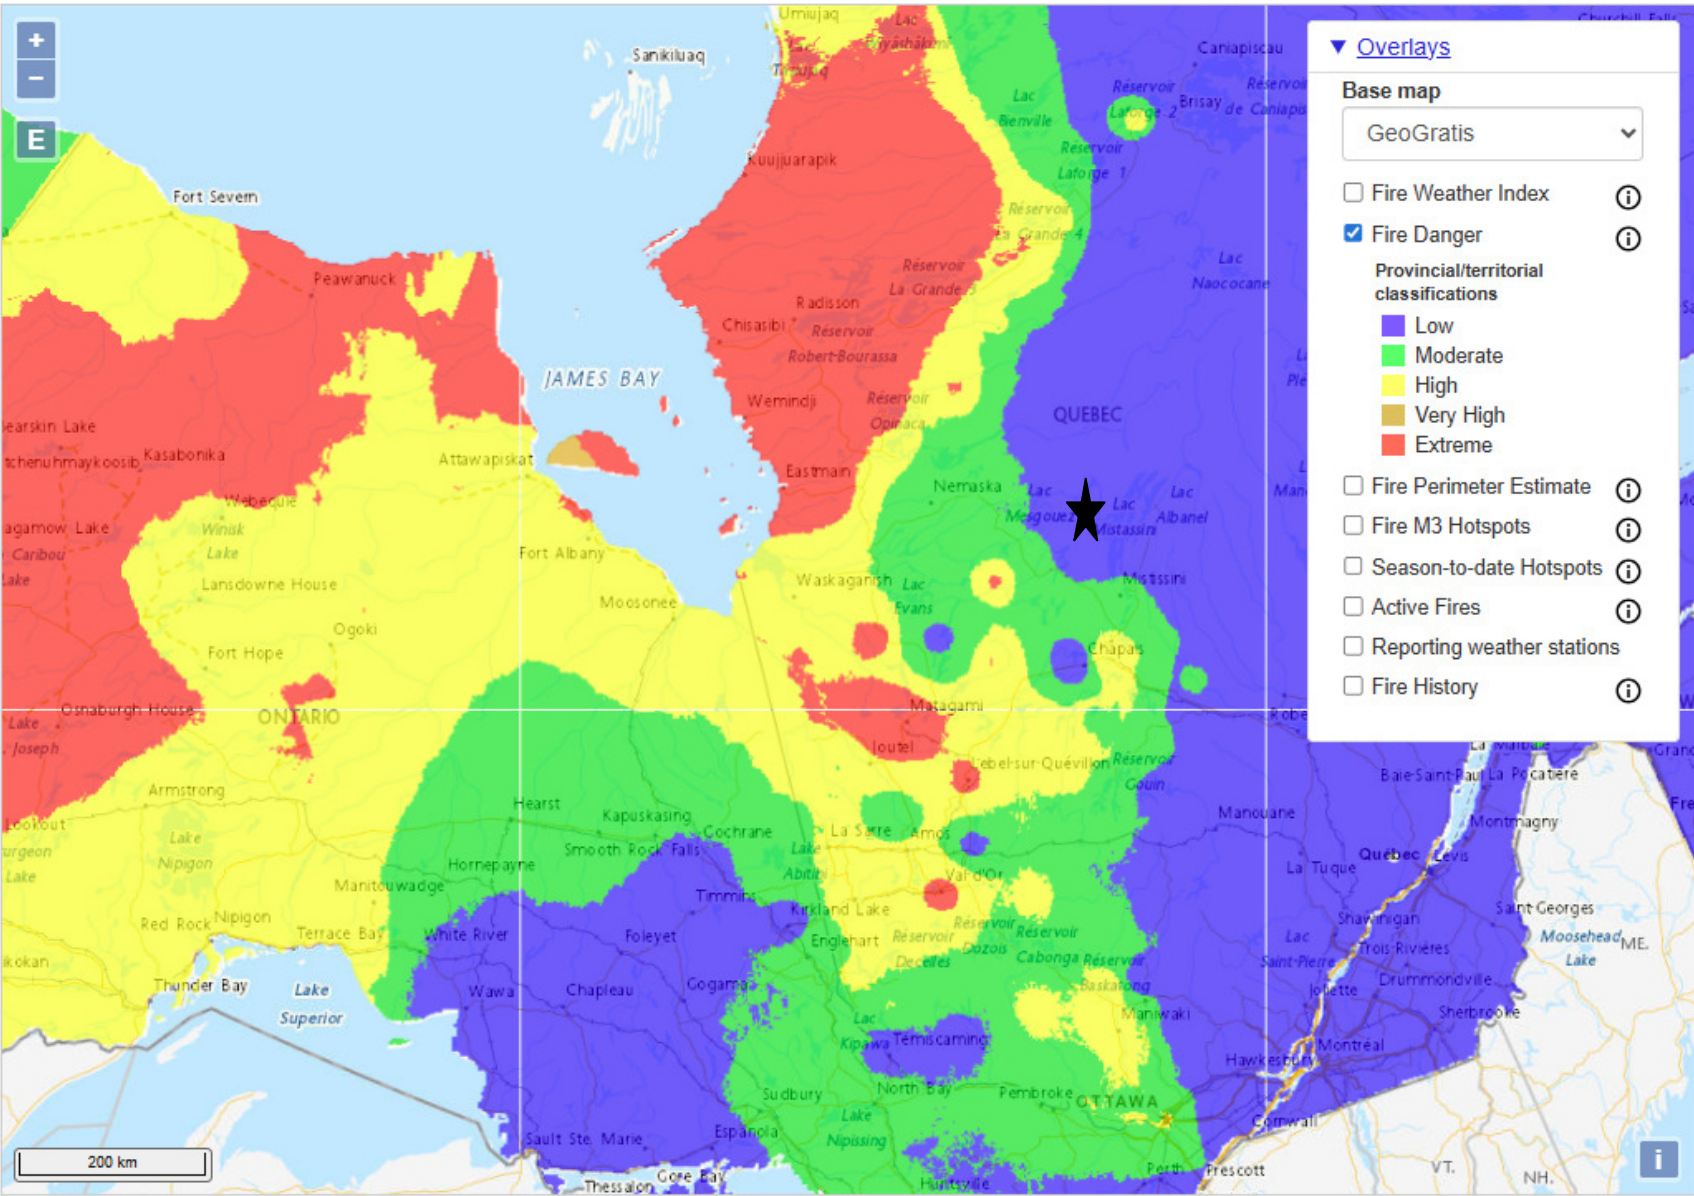

Troilus Mining Project ★

June 10 2023 Retrieve Map

« Previous day : Today : Next day »

Troilus Mining Project ★

June 11 2023 Retrieve Map

« Previous day : Today : Next day »

Troilus Mining Project ★

June 12 2023 Retrieve Map

« Previous day : Today : Next day »

Troilus Mining Project ★

June 14 2023 Retrieve Map

« Previous day : Today : Next day »

Troilus Mining Project ★

June 15 2023 Retrieve Map

« Previous day : Today : Next day »

Troilus Mining Project ★

June 16 2023 Retrieve Map

« Previous day : Today : Next day »

Troilus Mining Project ★

June 17 2023 Retrieve Map

« Previous day : Today : Next day »

Troilus Mining Project ★

June 18 2023 Retrieve Map

« Previous day : Today : Next day »

Troilus Mining Project ★

June 19 2023 Retrieve Map

« Previous day : Today : Next day »

Troilus Mining Project ★

June 20 2023 Retrieve Map

« Previous day : Today : Next day »