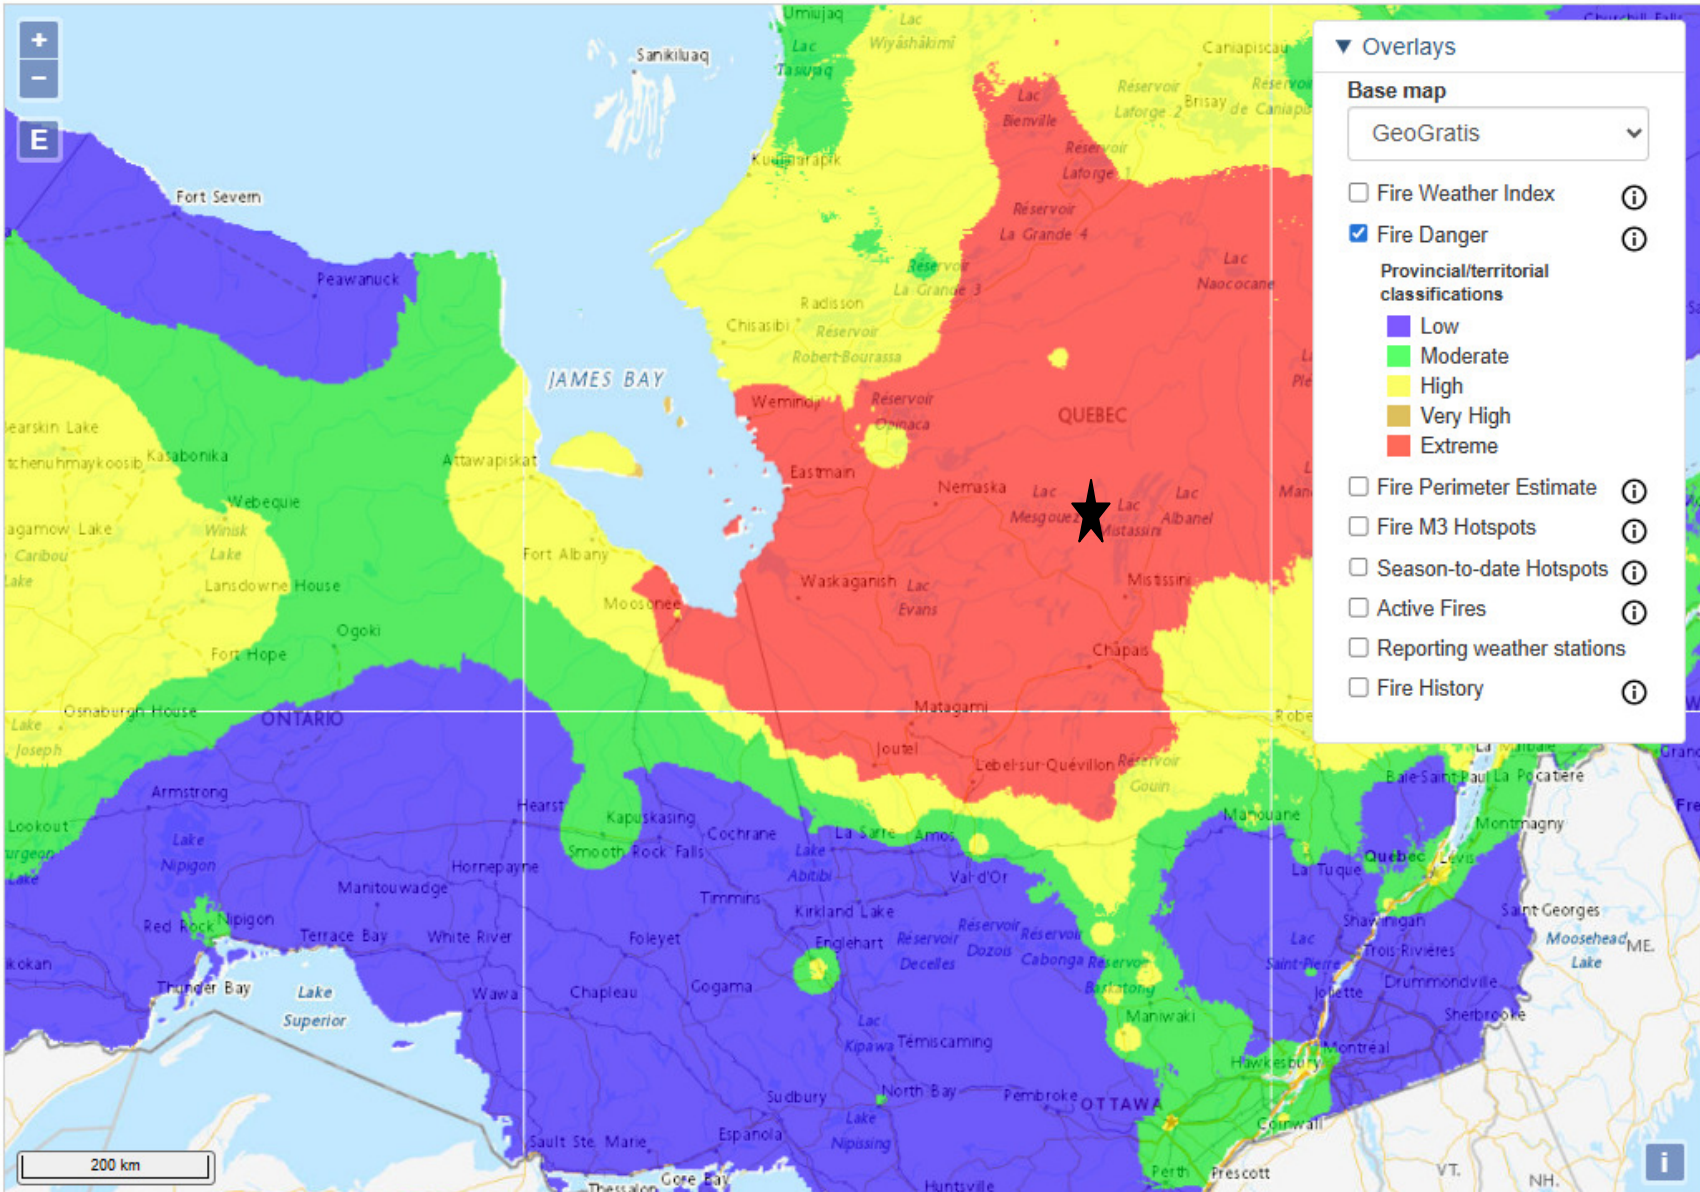

Troilus Mining Project ★

June 21 2023 Retrieve Map

« Previous day : Today : Next day »

Troilus Mining Project ★

June 22 2023 Retrieve Map

« Previous day : Today : Next day »

Troilus Mining Project ★

June 23 2023 Retrieve Map

« Previous day : Today : Next day »

Troilus Mining Project ★

June

24

2023

Retrieve Map

« Previous day : Today : Next day »

Troilus Mining Project ★

June 25 2023 Retrieve Map

« Previous day : Today : Next day »

Troilus Mining Project ★

June 26 2023 Retrieve Map

« Previous day : Today : Next day »

Troilus Mining Project ★

June 27 2023 Retrieve Map

« Previous day : Today : Next day »

Troilus Mining Project ★

June 28 2023 Retrieve Map

« Previous day : Today : Next day »

Troilus Mining Project ★

June 29 2023 Retrieve Map

« Previous day : Today : Next day »

Troilus Mining Project ★

June 30 2023 Retrieve Map