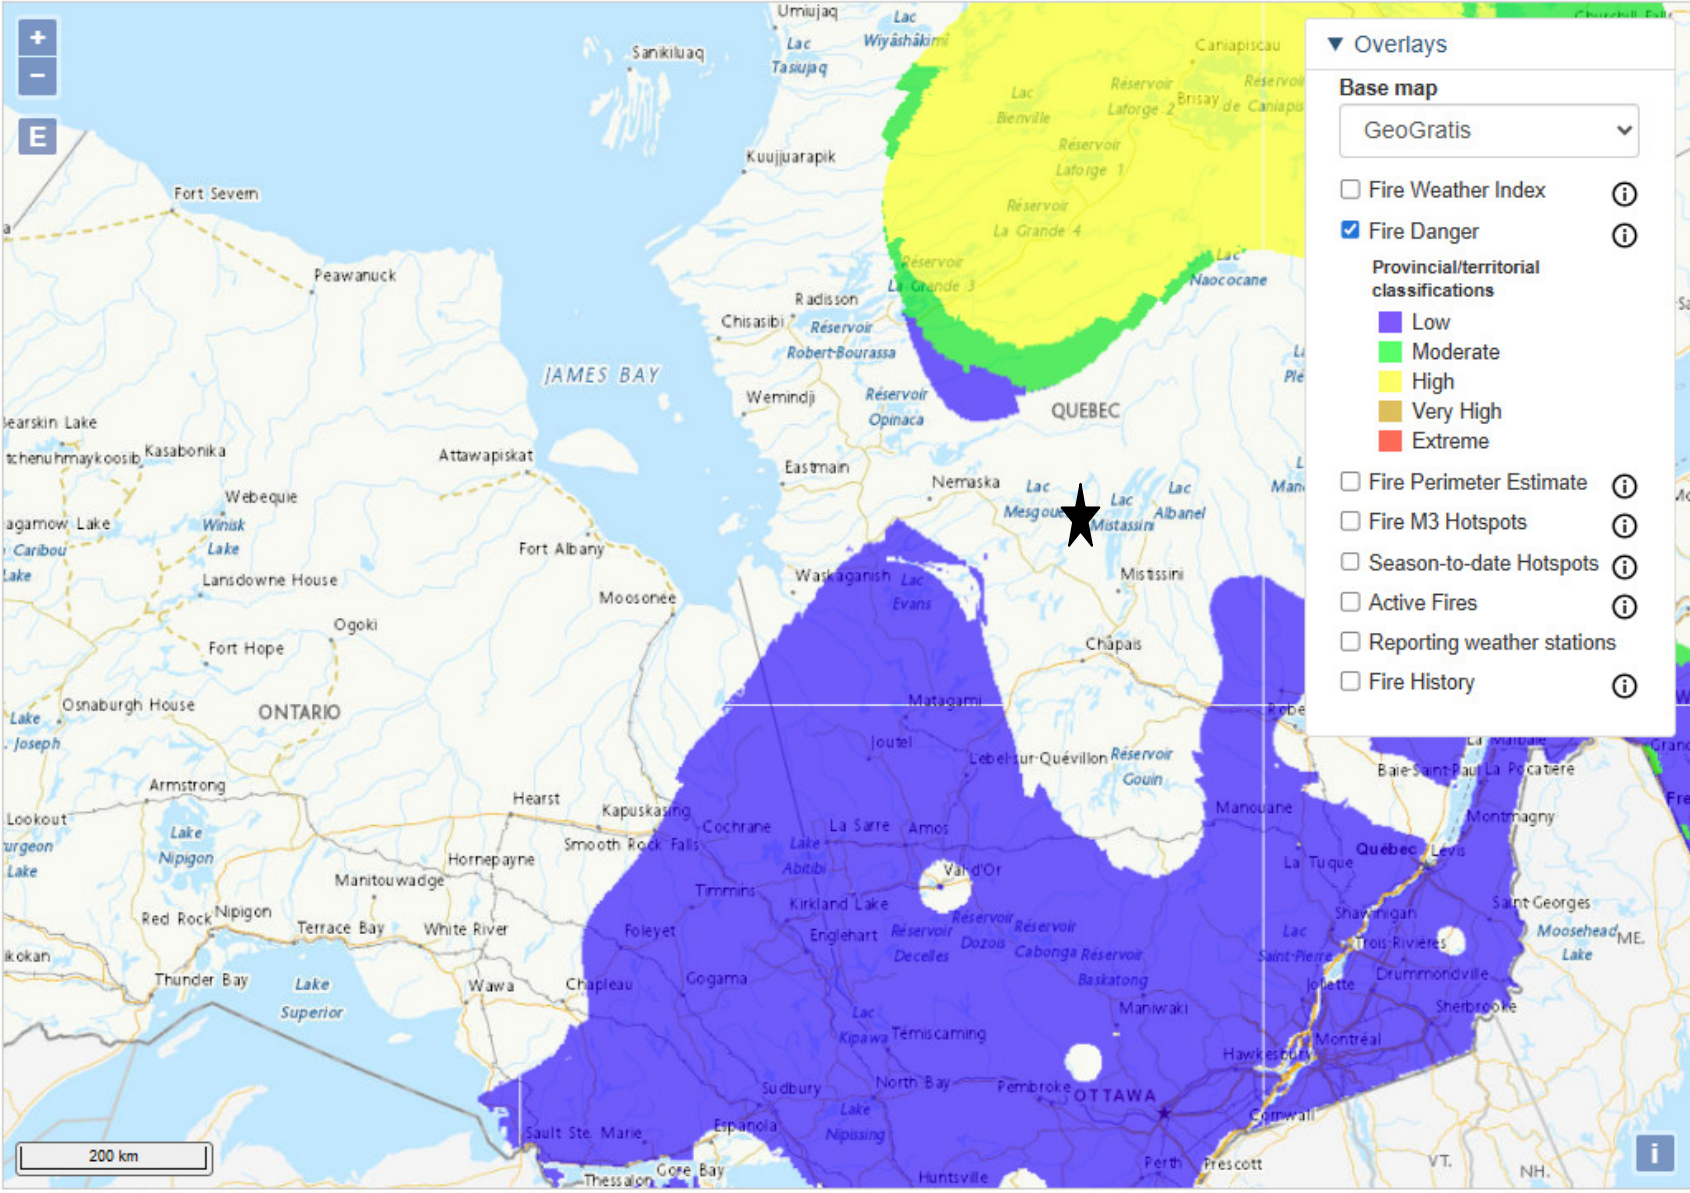

<https://natural-resources.canada.ca/stories/simply-science/canada-s-record-breaking-wildfires-2023-fiery-wake-call>

Fire Danger maps – sequence May 1, 2023 to the end of June 30, 2023

This sequence of Fire Danger maps illustrates how in the first weeks of May 2023 the Fire Danger is relatively low. The first week of June, however, indicates a very rapid increase in Fire Danger. Going forward, according to much research, this trend will very likely not reverse. This demonstrates that in one of the most severe wildfire seasons in Quebec history, precautions set out in detailed ERP manuals must be closely adhered to. Regular ERP training for employees and staff is essential so that no time is lost when setting in motion rapid responses to any impending danger.

The Troilus Mining Project is indicated by a black star on these sequence of maps.

The large increase in the 'severe Fire Danger' begins to be seen on May 27th, 2023 and covers the entire area of Troilus Mining Project on May 30th, 2023 and continues on from this point until June 7th 2023, occurring again from June 21 to June 27, 2023.

May 1 2023 Retrieve Map

« Previous day : Today : Next day »

Troilus Mining Project ★

May 10 2023 Retrieve Map

« Previous day : Today : Next day »

Troilus Mining Project ★

May 11 2023 Retrieve Map

« Previous day : Today : Next day »