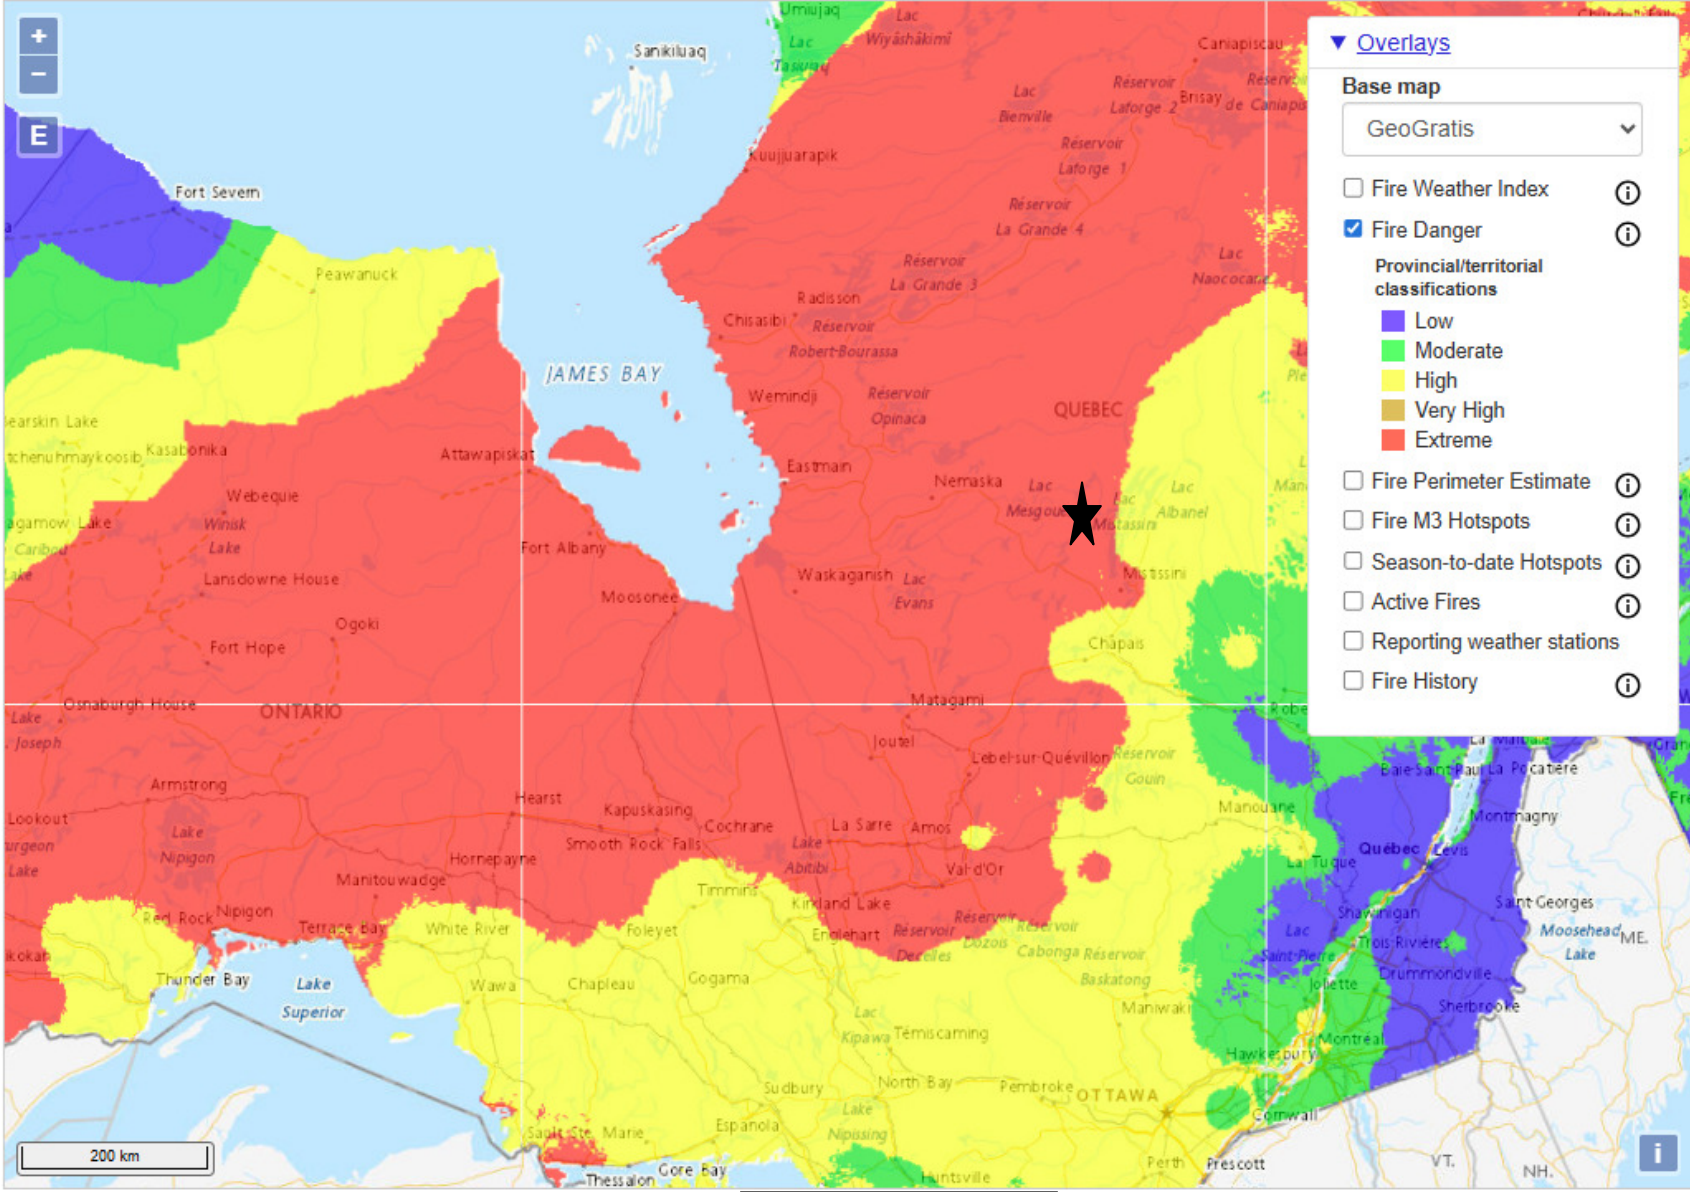

« Previous day : Today : Next day »

Troilus Mining Project ★

June 14 2023 Retrieve Map

« Previous day : Today : Next day »

Troilus Mining Project ★

June 15 2023 Retrieve Map

« Previous day : Today : Next day »

Troilus Mining Project ★

June 16 2023 Retrieve Map

« Previous day : Today : Next day »

Troilus Mining Project ★

June 17 2023 Retrieve Map

« Previous day : Today : Next day »

Troilus Mining Project ★

June 18 2023 Retrieve Map

« Previous day : Today : Next day »

Troilus Mining Project ★

June 19 2023 Retrieve Map

« Previous day : Today : Next day »

Troilus Mining Project ★

June 20 2023 Retrieve Map

« Previous day : Today : Next day »

Troilus Mining Project ★

June 21 2023 Retrieve Map

« Previous day : Today : Next day »

Troilus Mining Project ★

June 22 2023 Retrieve Map

« Previous day : Today : Next day »

Troilus Mining Project ★

June 23 2023 Retrieve Map