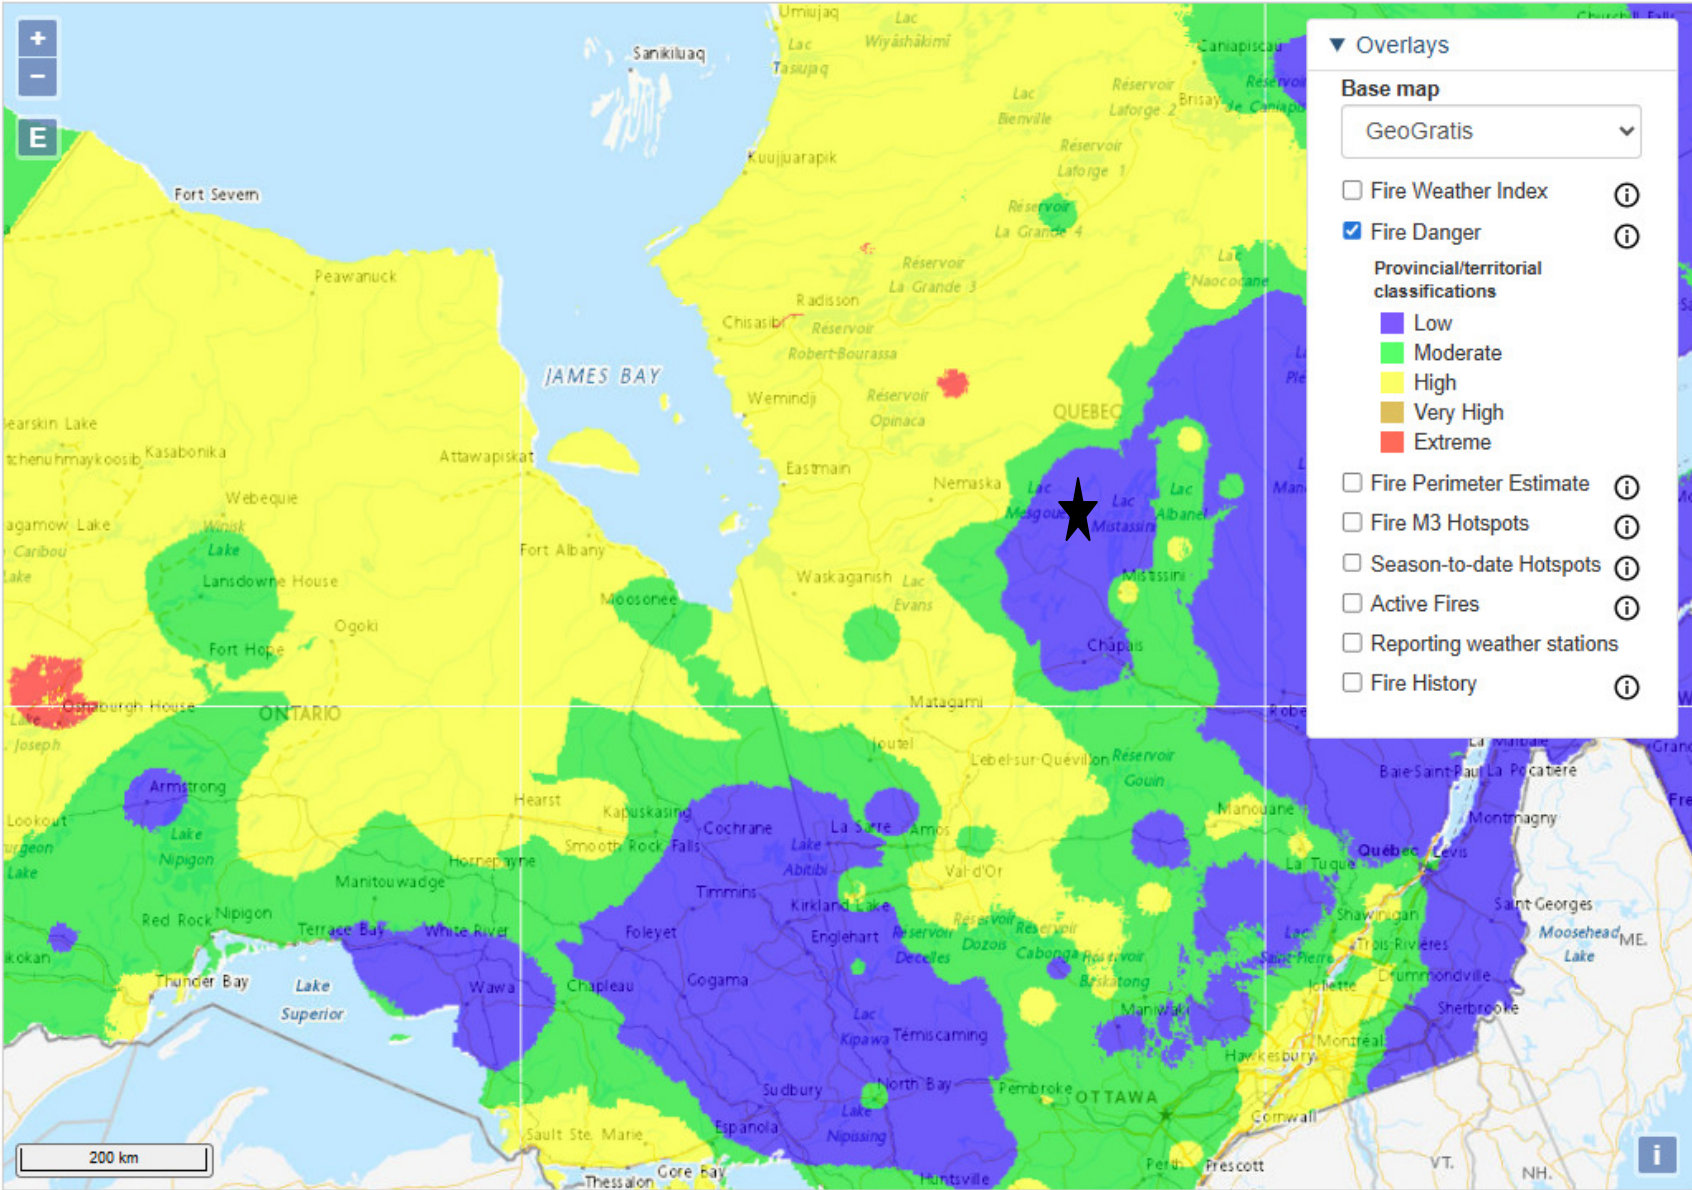

Troilus Mining Project ★

June 10 2023 Retrieve Map

« Previous day : Today : Next day »

Troilus Mining Project ★

June 11 2023 Retrieve Map

« Previous day : Today : Next day »

Troilus Mining Project ★

June 12 2023 Retrieve Map

« Previous day : Today : Next day »

Troilus Mining Project ★

June 14 2023 Retrieve Map

« Previous day : Today : Next day »

Troilus Mining Project ★

June 15 2023 Retrieve Map

« Previous day : Today : Next day »

Troilus Mining Project ★

June 16 2023 Retrieve Map

« Previous day : Today : Next day »

Troilus Mining Project ★

June 17 2023 Retrieve Map

« Previous day : Today : Next day »

Troilus Mining Project ★

June 18 2023 Retrieve Map

« Previous day : Today : Next day »

Troilus Mining Project ★

June 19 2023 Retrieve Map

« Previous day : Today : Next day »

Troilus Mining Project ★

June 20 2023 Retrieve Map

« Previous day : Today : Next day »