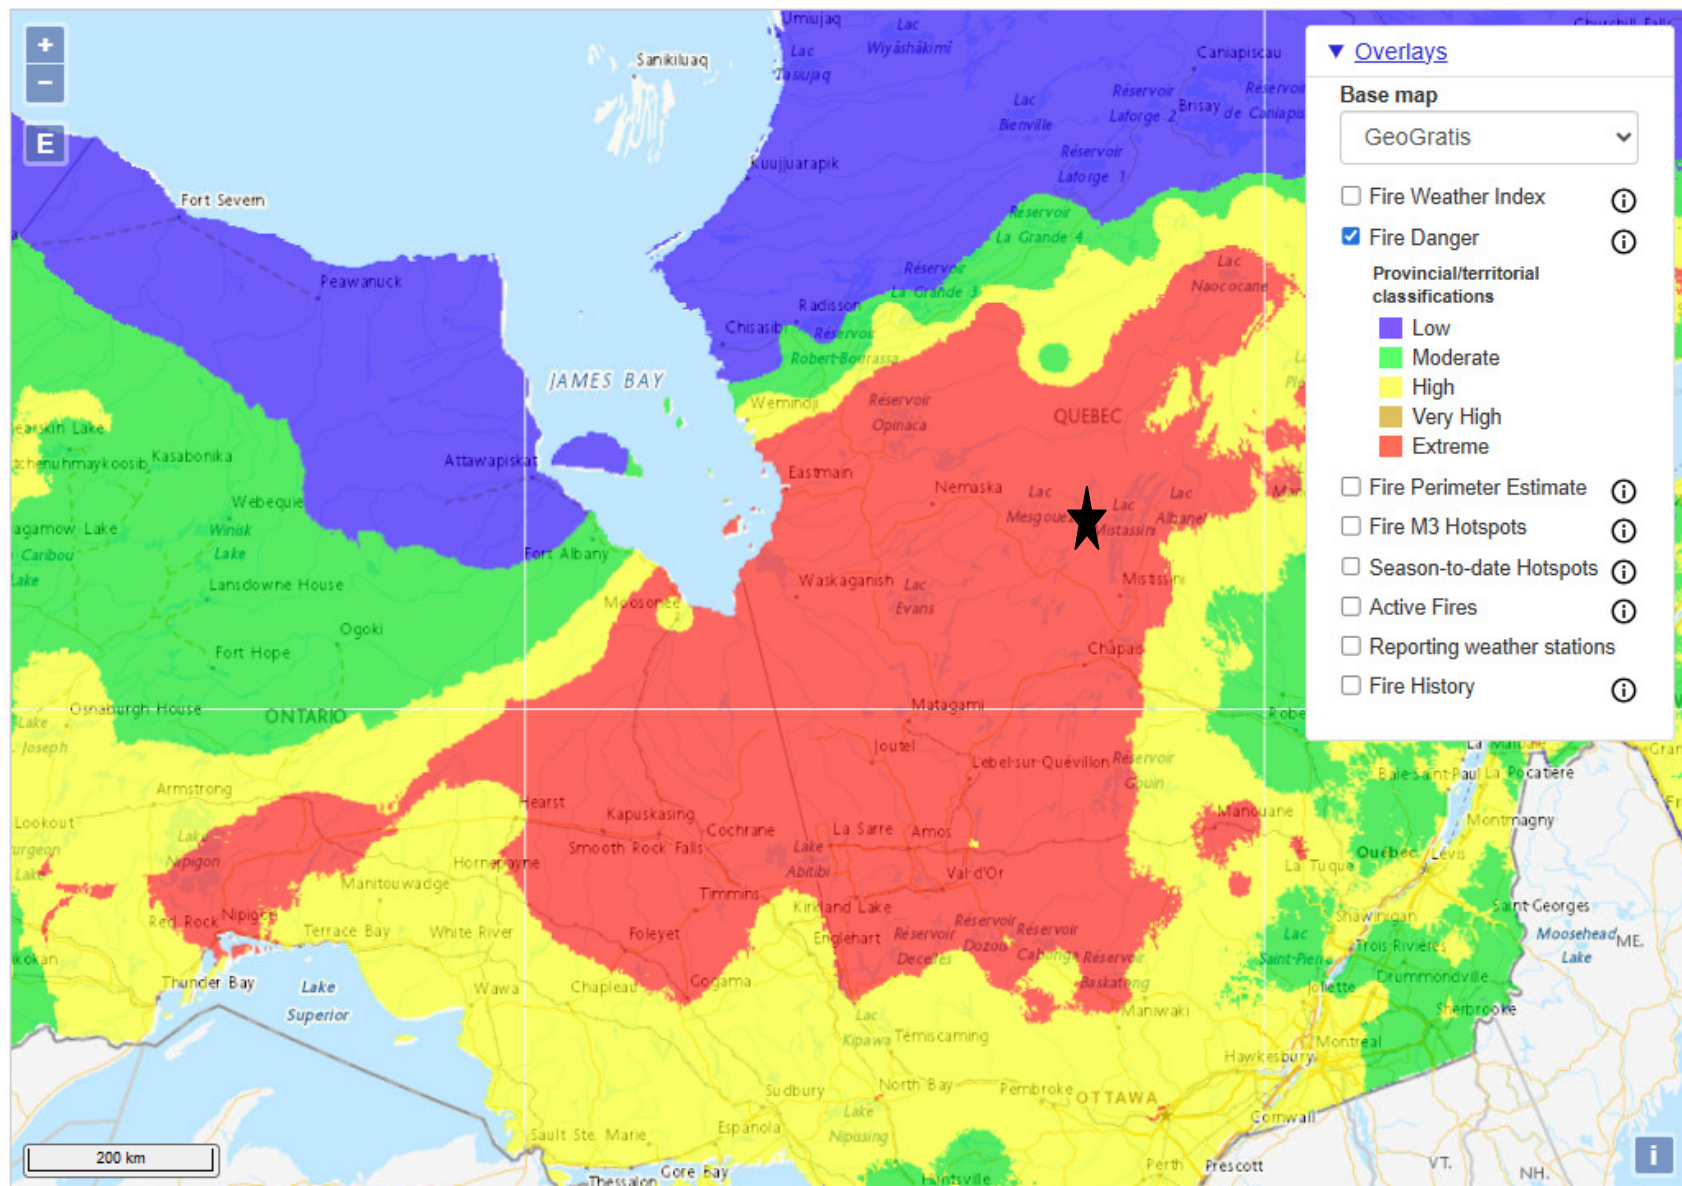

« Previous day : Today : Next day »

Troilus Mining Project ★

June 19 2023 Retrieve Map

« Previous day : Today : Next day »

Troilus Mining Project ★

June 20 2023 Retrieve Map

« Previous day : Today : Next day »

Troilus Mining Project ★

June 21 2023 Retrieve Map

« Previous day : Today : Next day »

Troilus Mining Project ★

June 22 2023 Retrieve Map

« Previous day : Today : Next day »

Troilus Mining Project ★

June 23 2023 Retrieve Map

« Previous day : Today : Next day »

Troilus Mining Project ★

June

24

2023

Retrieve Map

« Previous day : Today : Next day »

Troilus Mining Project ★

June 25 2023 Retrieve Map

« Previous day : Today : Next day »

Troilus Mining Project ★

June 26 2023 Retrieve Map

« Previous day : Today : Next day »

Troilus Mining Project ★

June 27 2023 Retrieve Map

« Previous day : Today : Next day »