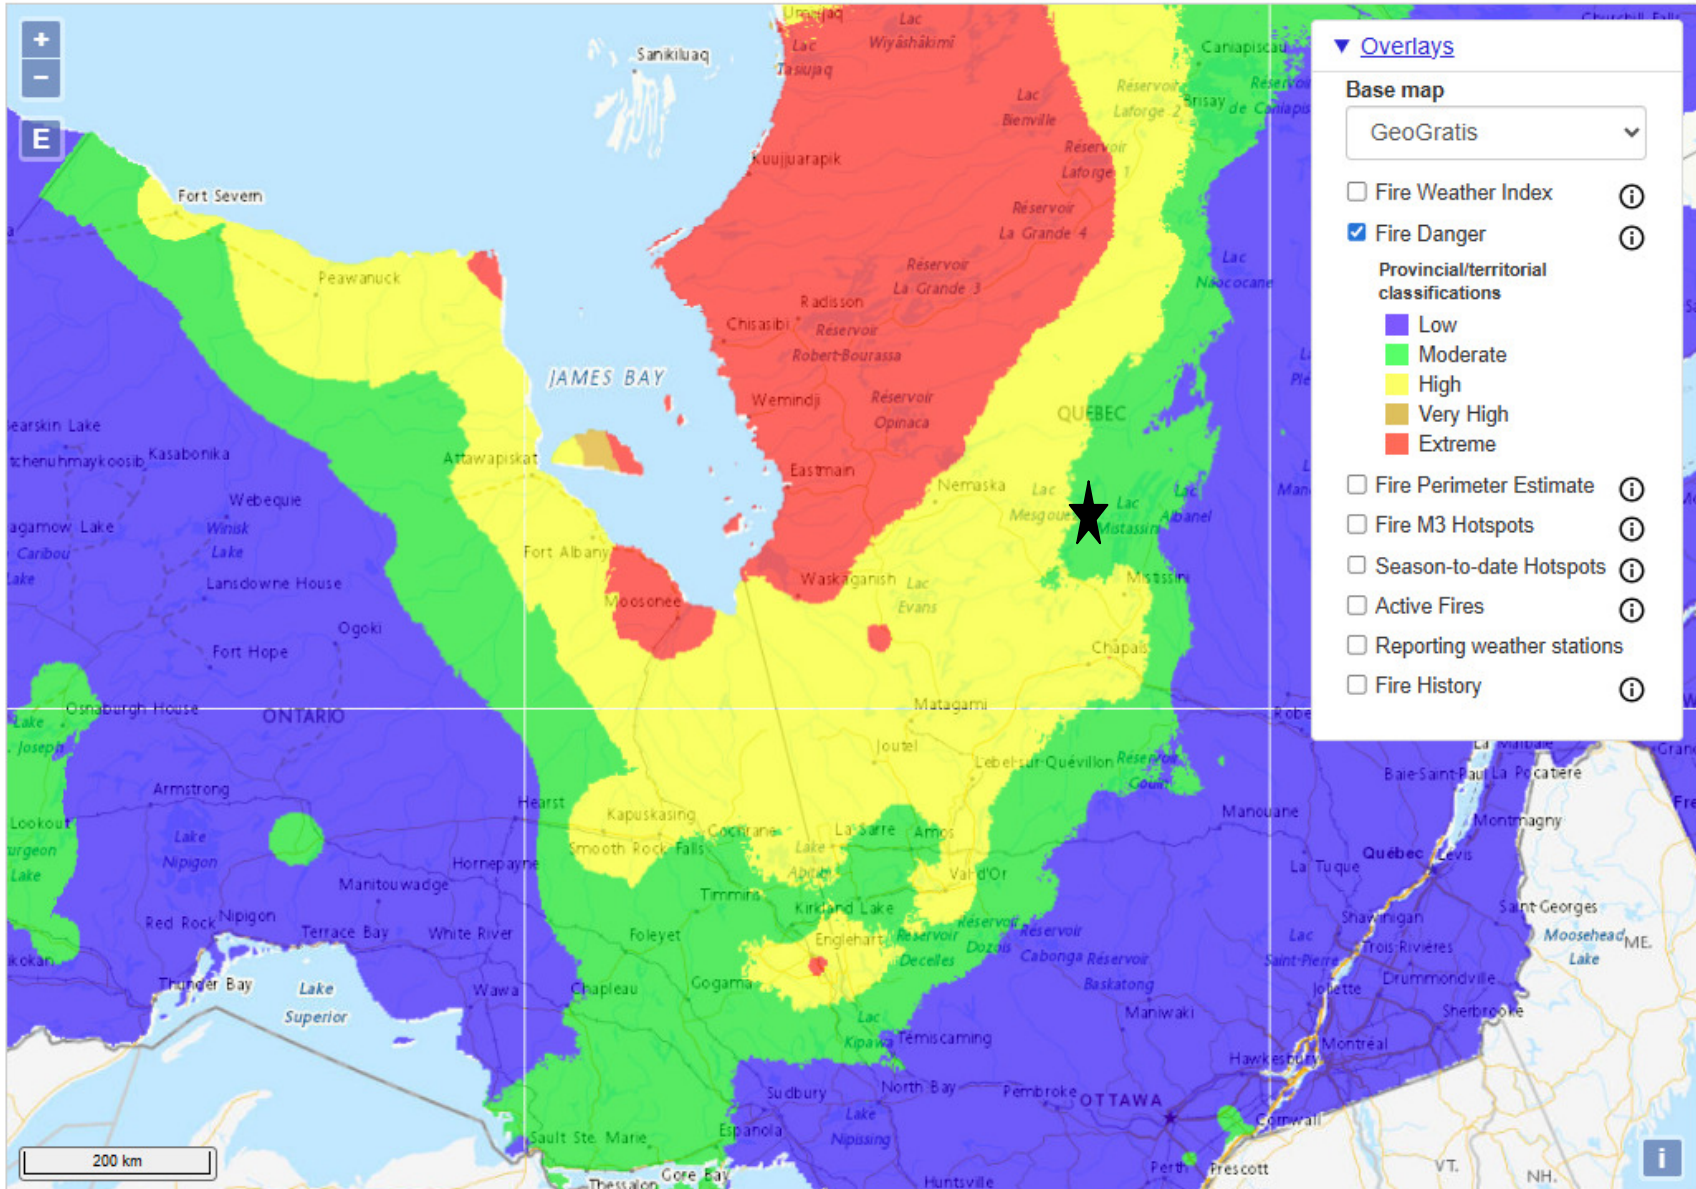

June 30 2023 Retrieve Map

« Previous day : Today : Next day »

Overlays

Base map
GeoGratis

☐ Fire Weather Index

☒ Fire Danger

Provincial/territorial classifications

- Low
- Moderate
- High
- Very High
- Extreme

☐ Fire Perimeter Estimate

☐ Fire M3 Hotspots

☐ Season-to-date Hotspots

☐ Active Fires

☐ Reporting weather stations

☐ Fire History

Troilus Mining Project ★