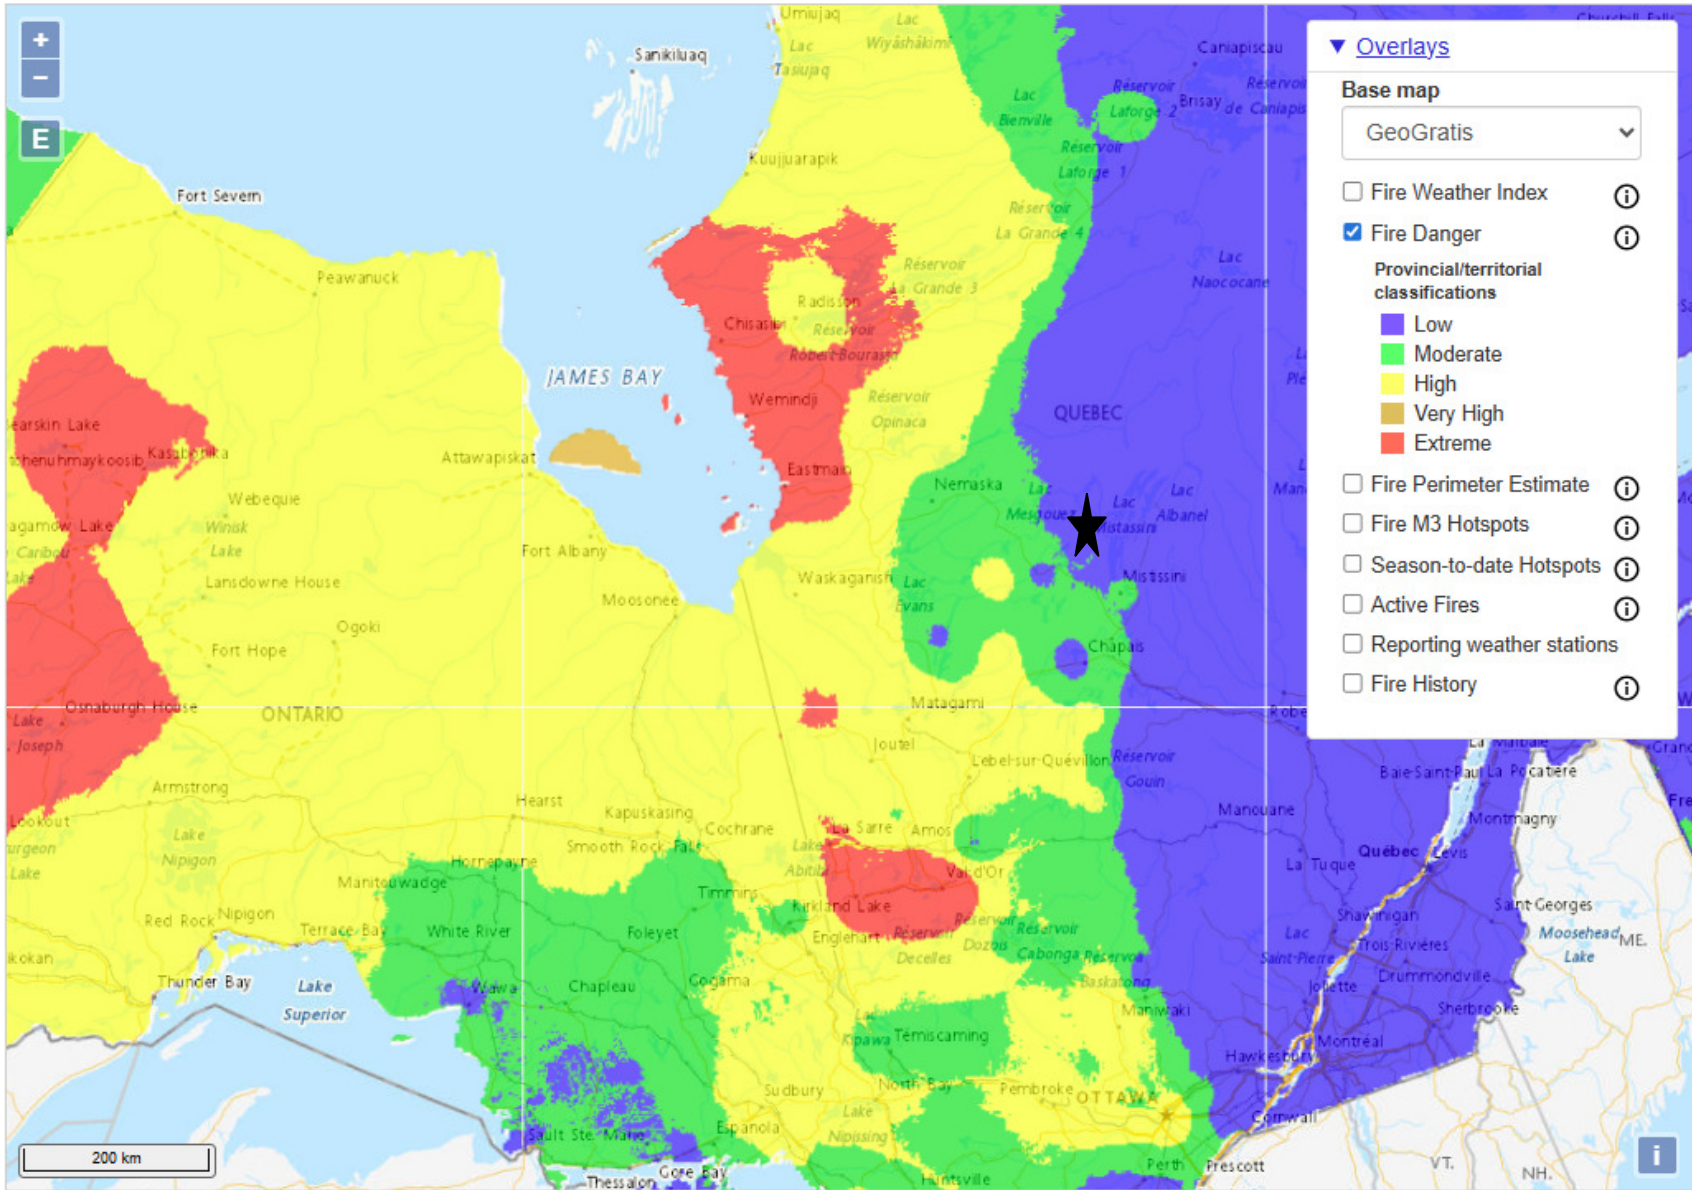

« Previous day : Today : Next day »

Troilus Mining Project ★

June 14 2023 Retrieve Map

« Previous day : Today : Next day »

Troilus Mining Project ★

June 15 2023 Retrieve Map

« Previous day : Today : Next day »

Troilus Mining Project ★

June 16 2023 Retrieve Map

« Previous day : Today : Next day »

Troilus Mining Project ★

June 17 2023 Retrieve Map

« Previous day : Today : Next day »

Troilus Mining Project ★

June 18 2023 Retrieve Map

« Previous day : Today : Next day »

Troilus Mining Project ★

June 19 2023 Retrieve Map

« Previous day : Today : Next day »

Troilus Mining Project ★

June 20 2023 Retrieve Map

« Previous day : Today : Next day »

Troilus Mining Project ★

June 21 2023 Retrieve Map

« Previous day : Today : Next day »

Troilus Mining Project ★

June 22 2023 Retrieve Map

« Previous day : Today : Next day »

Troilus Mining Project ★

June 23 2023 Retrieve Map