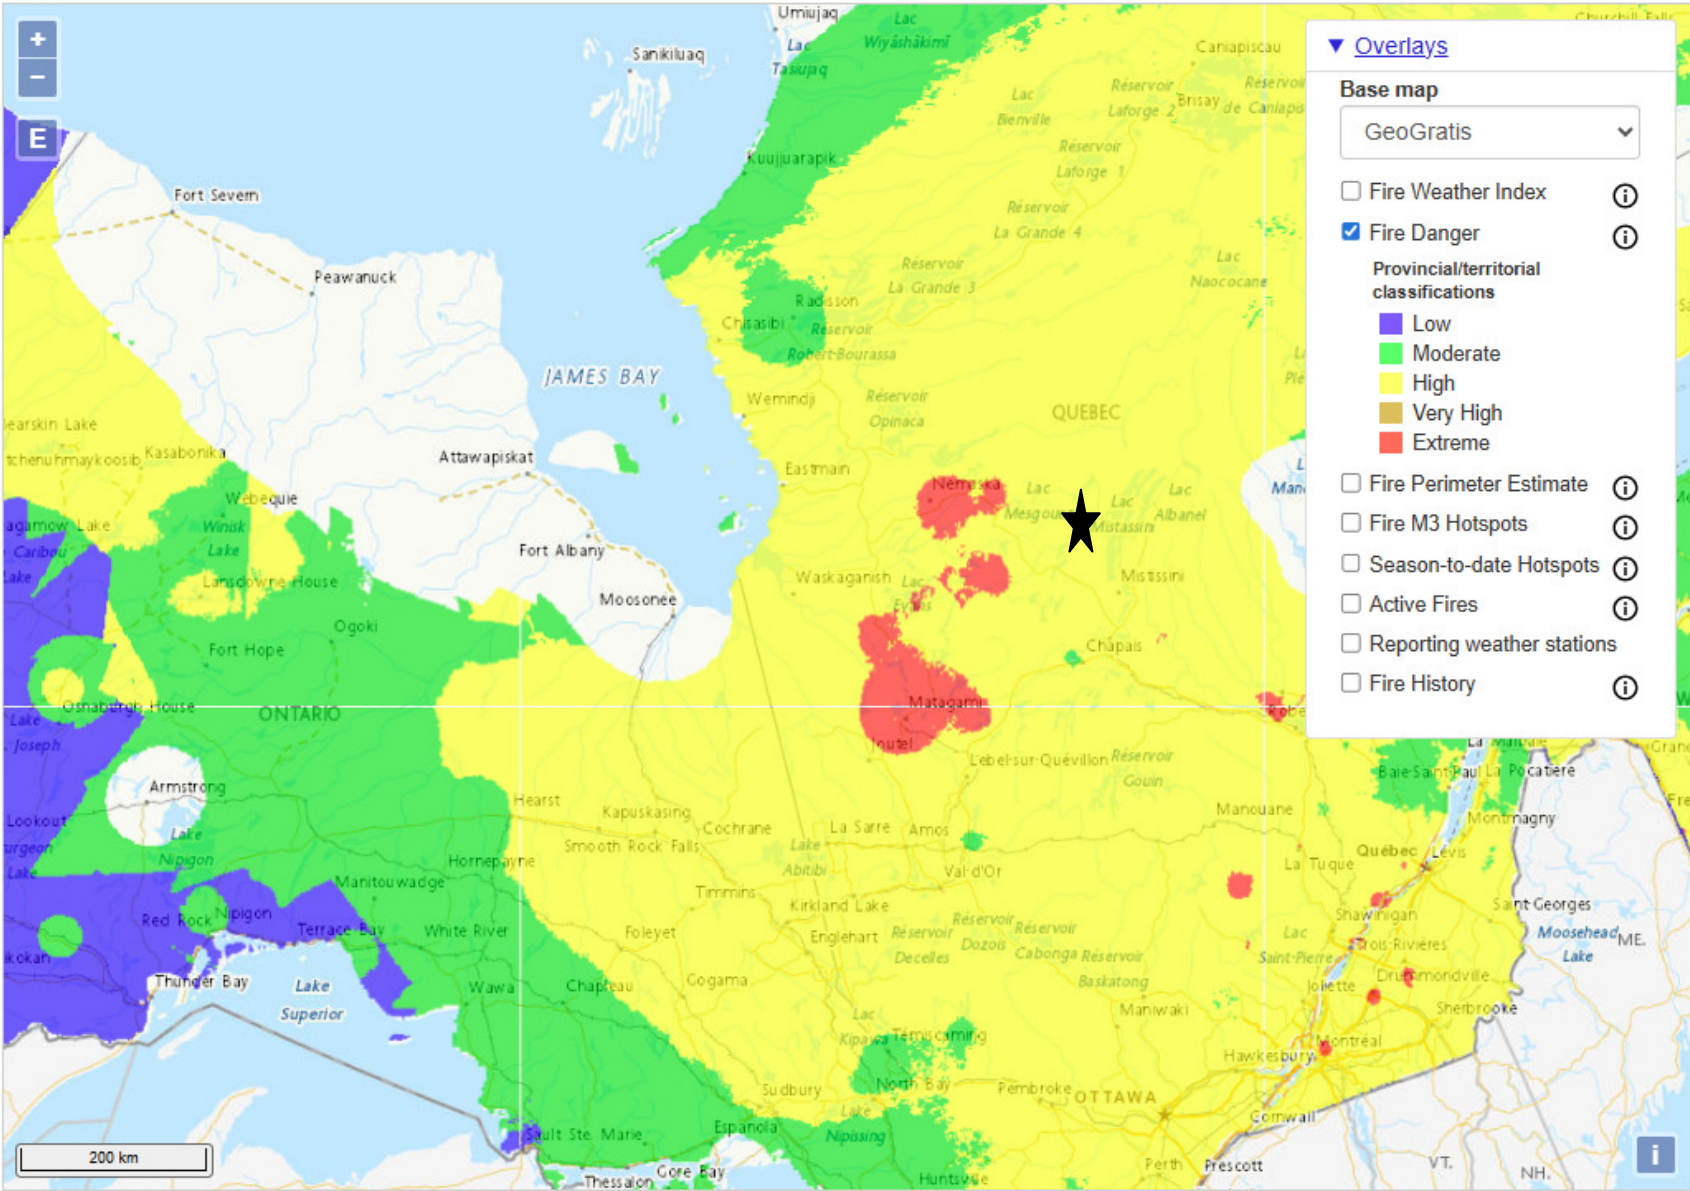

<https://natural-resources.canada.ca/stories/simply-science/canada-s-record-breaking-wildfires-2023-fiery-wake-call>

Fire Danger maps – sequence May 1, 2023 to the end of June 30, 2023

This sequence of Fire Danger maps illustrates how in the first weeks of May 2023 the Fire Danger is relatively low. The first week of June, however, indicates a very rapid increase in Fire Danger. Going forward, according to much research, this trend will very likely not reverse. This demonstrates that in one of the most severe wildfire seasons in Quebec history, precautions set out in detailed ERP manuals must be closely adhered to. Regular ERP training for employees and staff is essential so that no time is lost when setting in motion rapid responses to any impending danger.

The Troilus Mining Project is indicated by a black star on these sequence of maps.

The large increase in the 'severe Fire Danger' begins to be seen on May 27th, 2023 and covers the entire area of Troilus Mining Project on May 30th, 2023 and continues on from this point until June 7th 2023, occurring again from June 21 to June 27, 2023.

May 1 2023 Retrieve Map

« Previous day : Today : Next day »

Troilus Mining Project ★

May 10 2023 Retrieve Map

« Previous day : Today : Next day »

Troilus Mining Project ★

May 11 2023 Retrieve Map

« Previous day : Today : Next day »

Troilus Mining Project ★

May

26

2023

Retrieve Map

« Previous day : Today : Next day »

▼ Overlays

Base map
GeoGratis