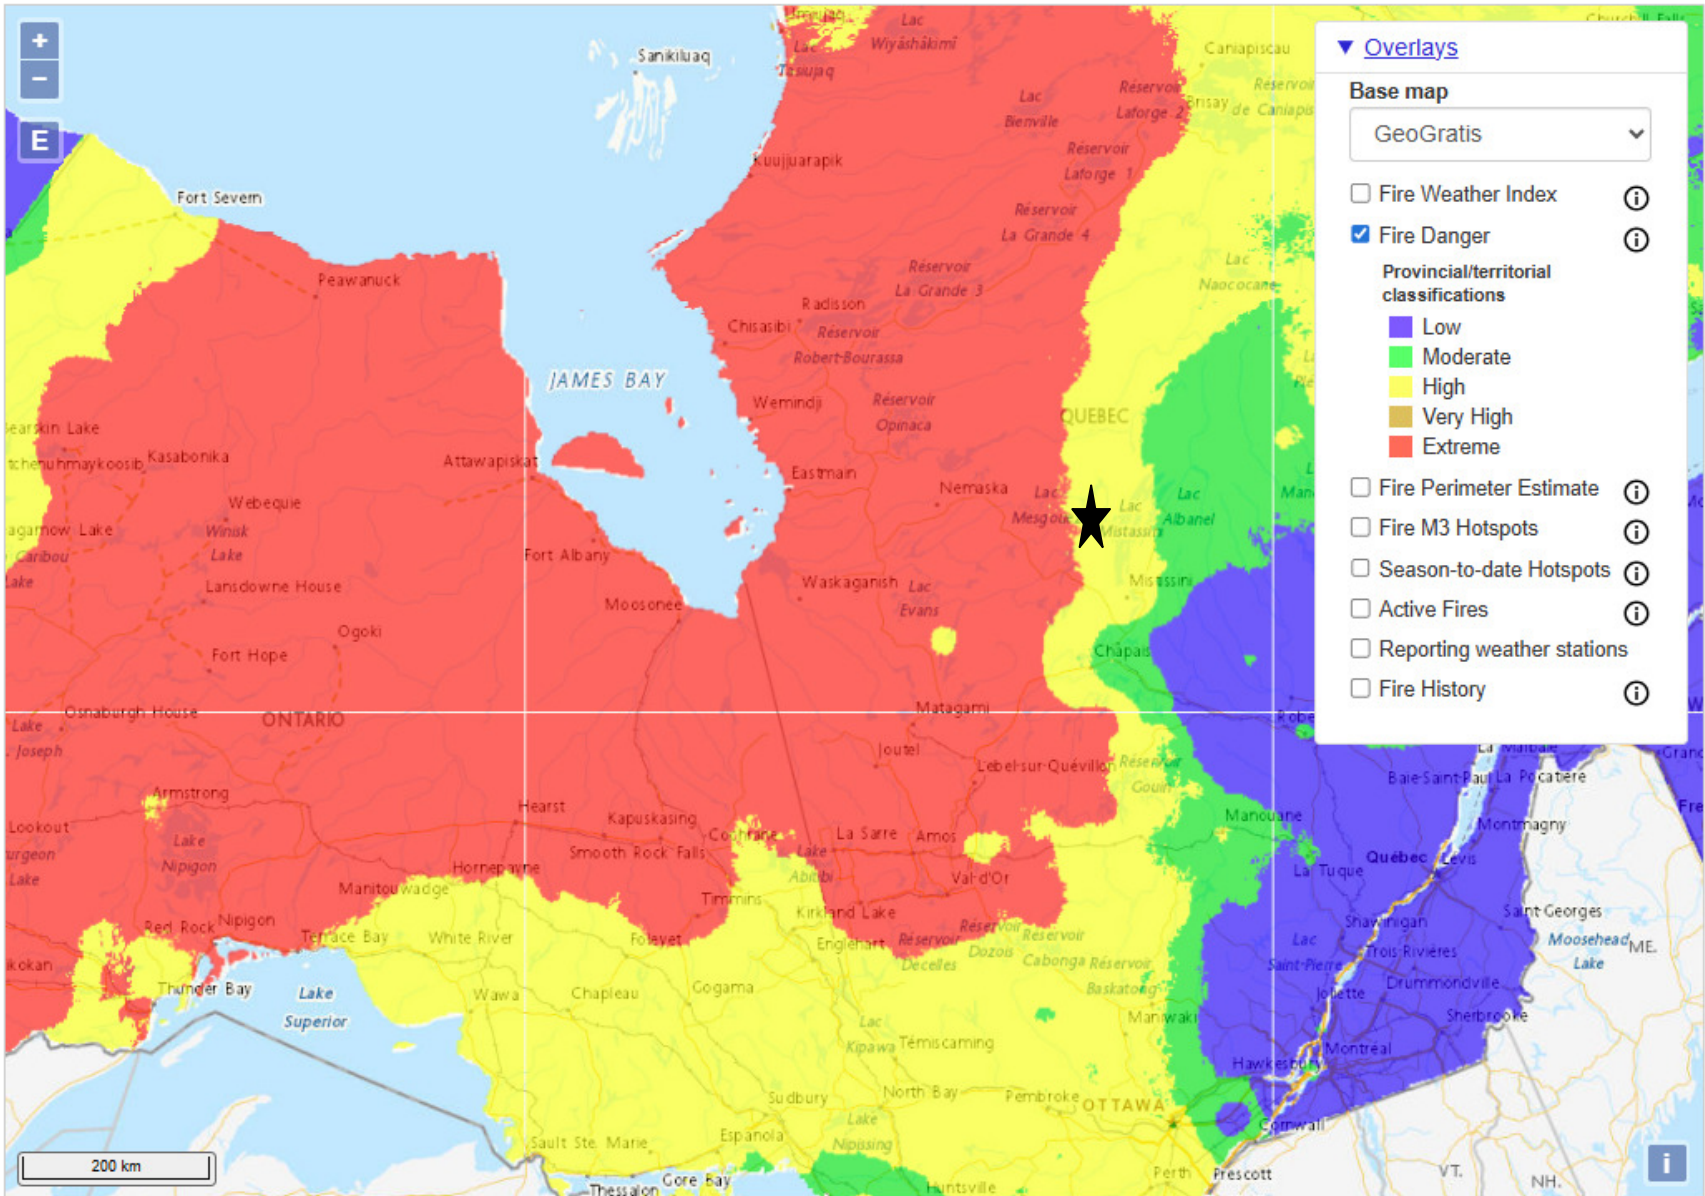

Troilus Mining Project ★

June 16 2023 Retrieve Map

« Previous day : Today : Next day »

Troilus Mining Project ★

June 17 2023 Retrieve Map

« Previous day : Today : Next day »

Troilus Mining Project ★

June 18 2023 Retrieve Map

« Previous day : Today : Next day »

Troilus Mining Project ★

June 19 2023 Retrieve Map

« Previous day : Today : Next day »

Troilus Mining Project ★

June 20 2023 Retrieve Map

« Previous day : Today : Next day »

Troilus Mining Project ★

June 21 2023 Retrieve Map

« Previous day : Today : Next day »

Troilus Mining Project ★

June 22 2023 Retrieve Map

« Previous day : Today : Next day »

Troilus Mining Project ★

June 23 2023 Retrieve Map