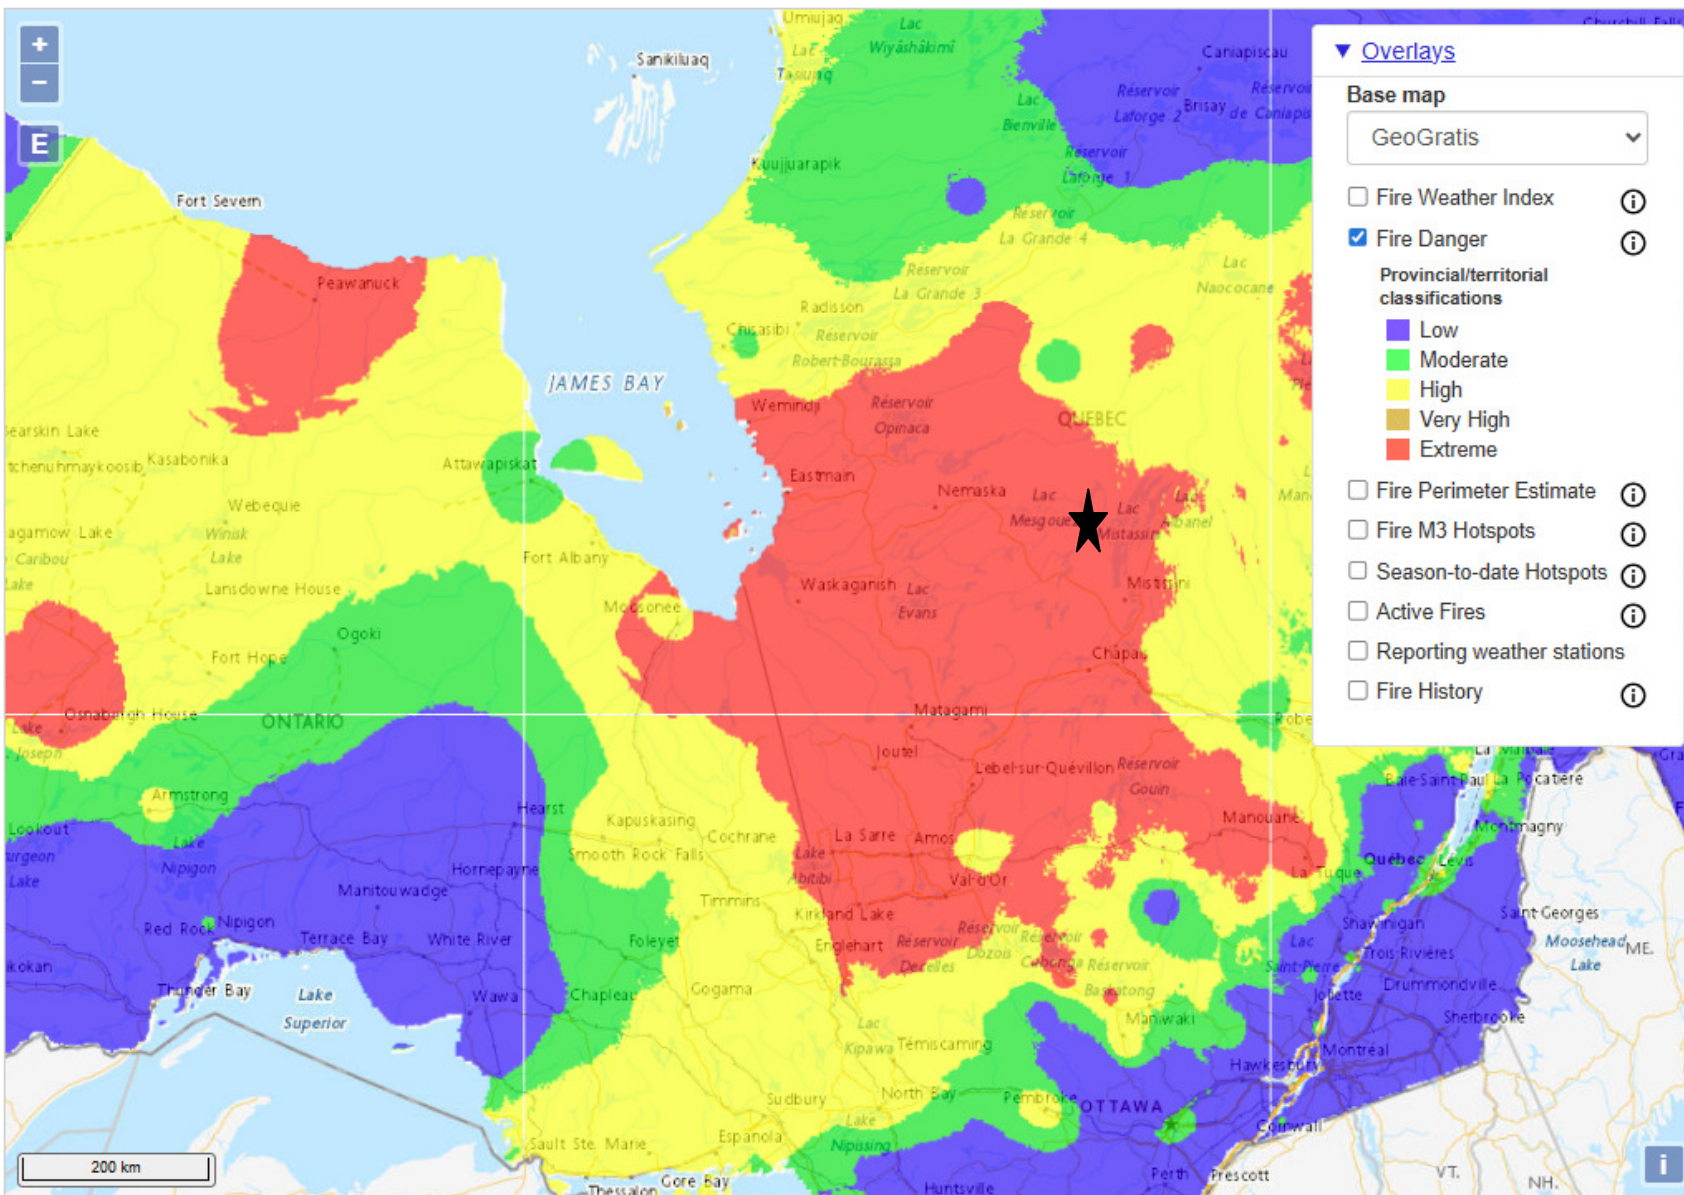

Troilus Mining Project ★

June 21 2023 Retrieve Map

« Previous day : Today : Next day »

Troilus Mining Project ★

June 22 2023 Retrieve Map

« Previous day : Today : Next day »

Troilus Mining Project ★

June 23 2023 Retrieve Map

« Previous day : Today : Next day »

Troilus Mining Project ★

June

24

2023

Retrieve Map

« Previous day : Today : Next day »

Troilus Mining Project ★

June 25 2023 Retrieve Map

« Previous day : Today : Next day »

Troilus Mining Project ★

June 26 2023 Retrieve Map

« Previous day : Today : Next day »

Troilus Mining Project ★

June 27 2023 Retrieve Map

« Previous day : Today : Next day »

Troilus Mining Project ★

June 28 2023 Retrieve Map

« Previous day : Today : Next day »

Troilus Mining Project ★

June 29 2023 Retrieve Map

« Previous day : Today : Next day »

Troilus Mining Project ★

June 30 2023 Retrieve Map