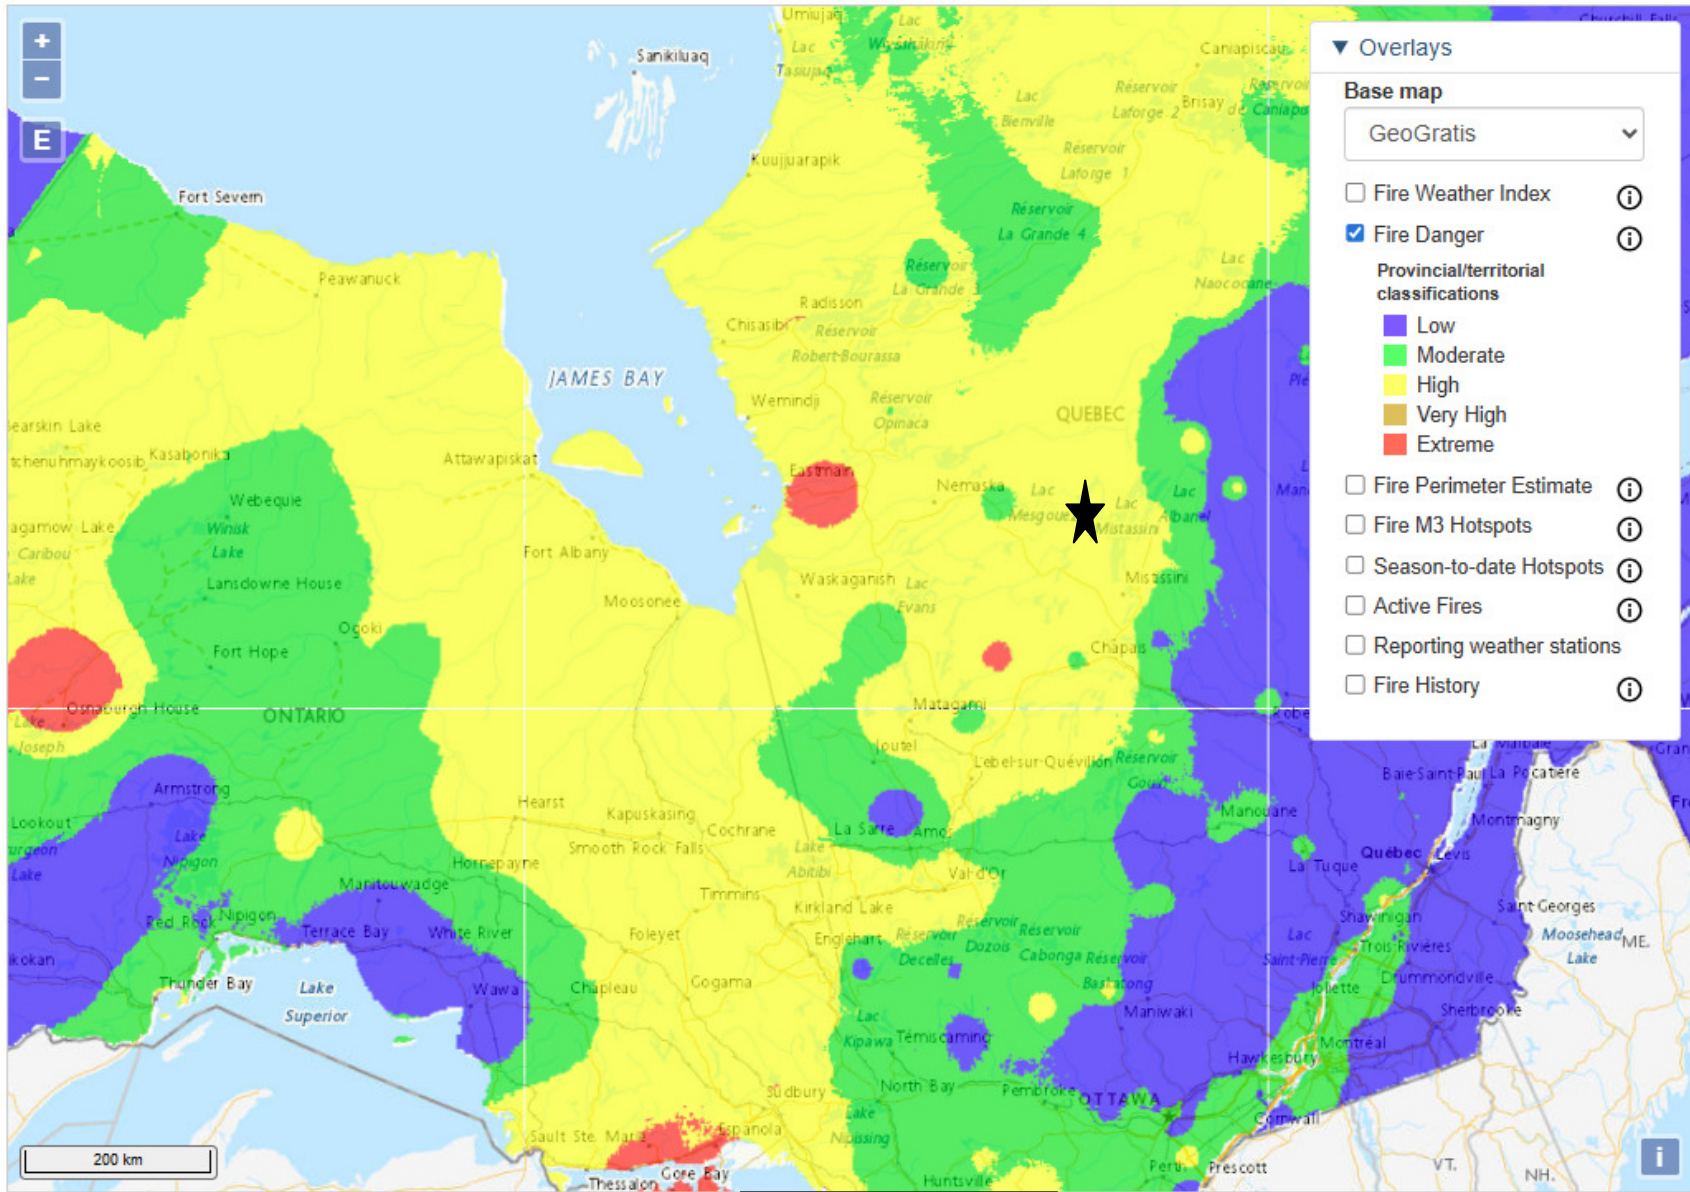

Troilus Mining Project ★

June 6 2023 Retrieve Map

« Previous day : Today : Next day »

Troilus Mining Project ★

June 7 2023 Retrieve Map

« Previous day : Today : Next day »

Troilus Mining Project ★

June 8 2023 Retrieve Map

« Previous day : Today : Next day »

Troilus Mining Project ★

June 9 2023 Retrieve Map

« Previous day : Today : Next day »

Overlays

Base map
GeoGratis

Fire Weather Index ⓘ

Fire Danger ⓘ

Troilus Mining Project ★

June 10 2023 Retrieve Map

« Previous day : Today : Next day »

Troilus Mining Project ★

June 11 2023 Retrieve Map

« Previous day : Today : Next day »

Troilus Mining Project ★

June 12 2023 Retrieve Map

« Previous day : Today : Next day »

Troilus Mining Project ★

June 14 2023 Retrieve Map

« Previous day : Today : Next day »

Troilus Mining Project ★

June 15 2023 Retrieve Map

« Previous day : Today : Next day »