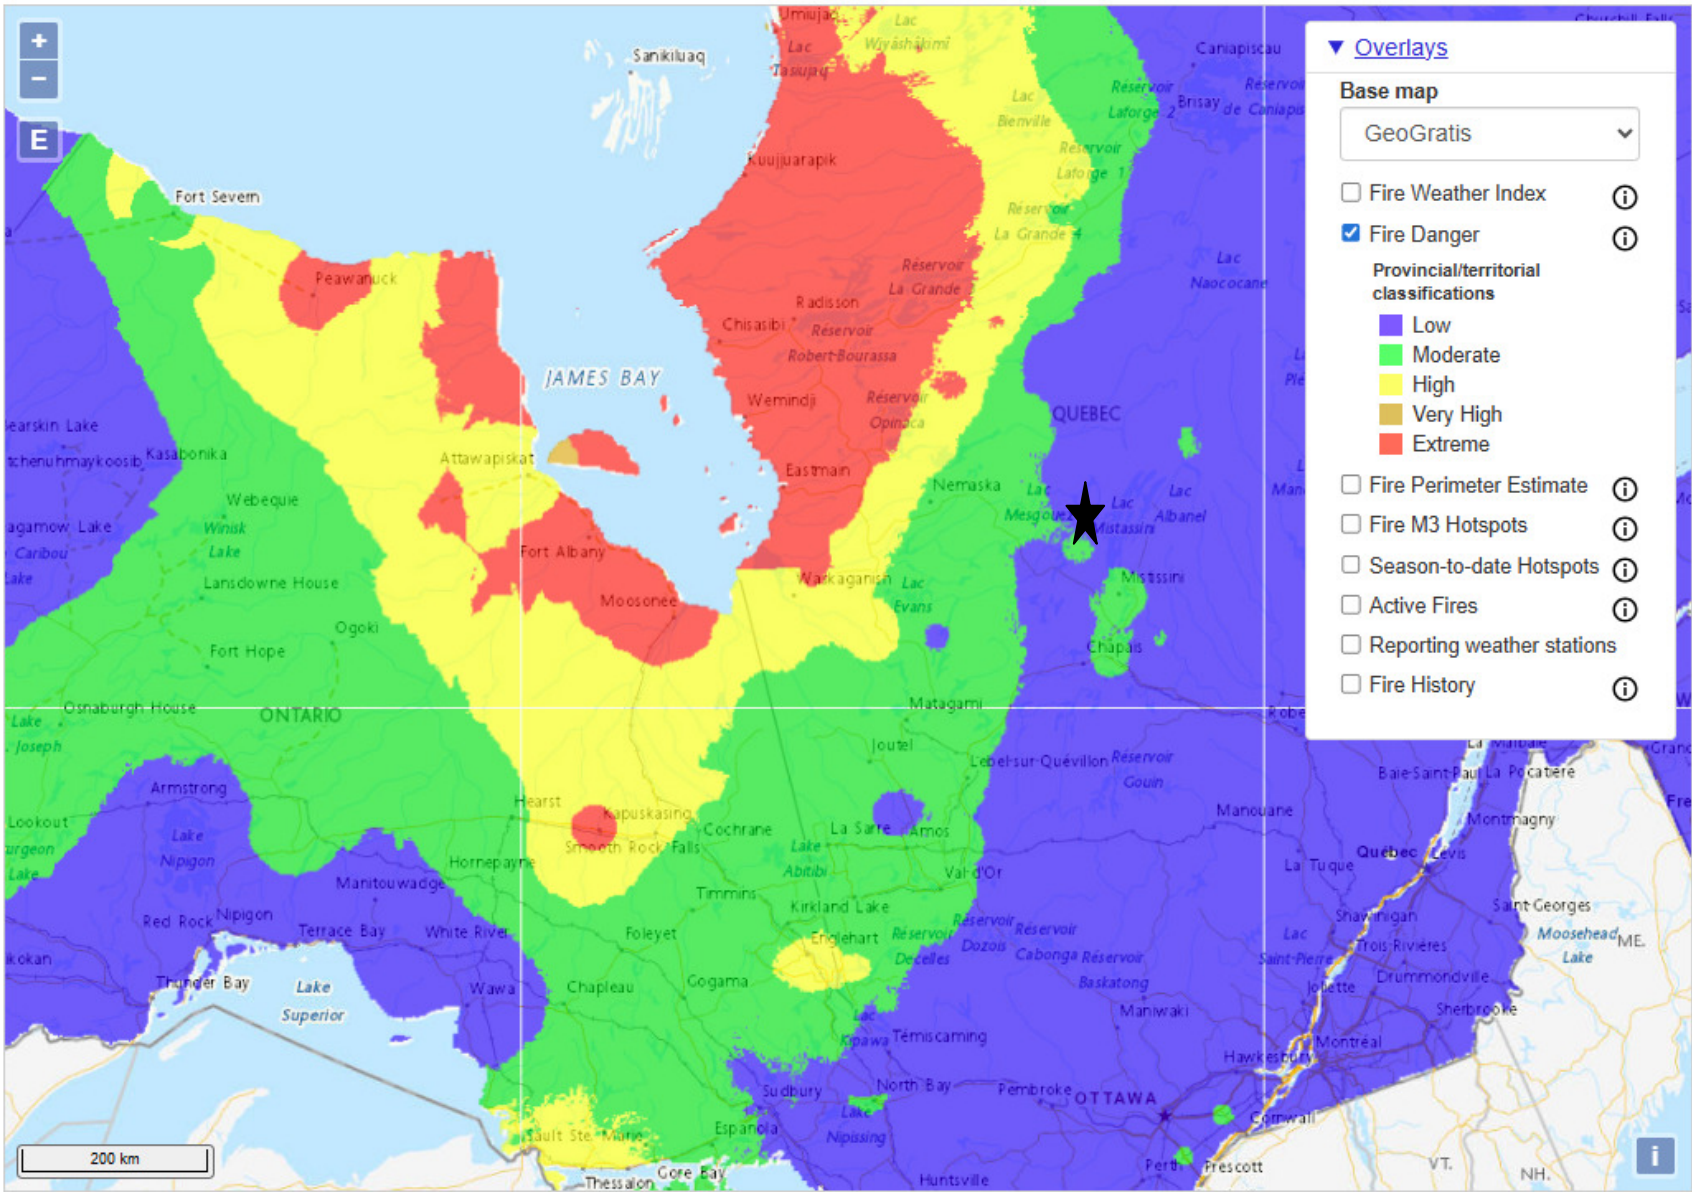

« Previous day : Today : Next day »

Troilus Mining Project ★

June 19 2023 Retrieve Map

« Previous day : Today : Next day »

Troilus Mining Project ★

June 20 2023 Retrieve Map

« Previous day : Today : Next day »

« Previous day : Today : Next day »

Troilus Mining Project ★

June

24

2023

Retrieve Map

« Previous day : Today : Next day »

Troilus Mining Project ★

June 25 2023 Retrieve Map

« Previous day : Today : Next day »

Troilus Mining Project ★

June 26 2023 Retrieve Map

« Previous day : Today : Next day »

Troilus Mining Project ★

June 27 2023 Retrieve Map

« Previous day : Today : Next day »

Troilus Mining Project ★

June 28 2023 Retrieve Map

« Previous day : Today : Next day »

Troilus Mining Project ★

June 29 2023 Retrieve Map

« Previous day : Today : Next day »

Troilus Mining Project ★

June 30 2023 Retrieve Map