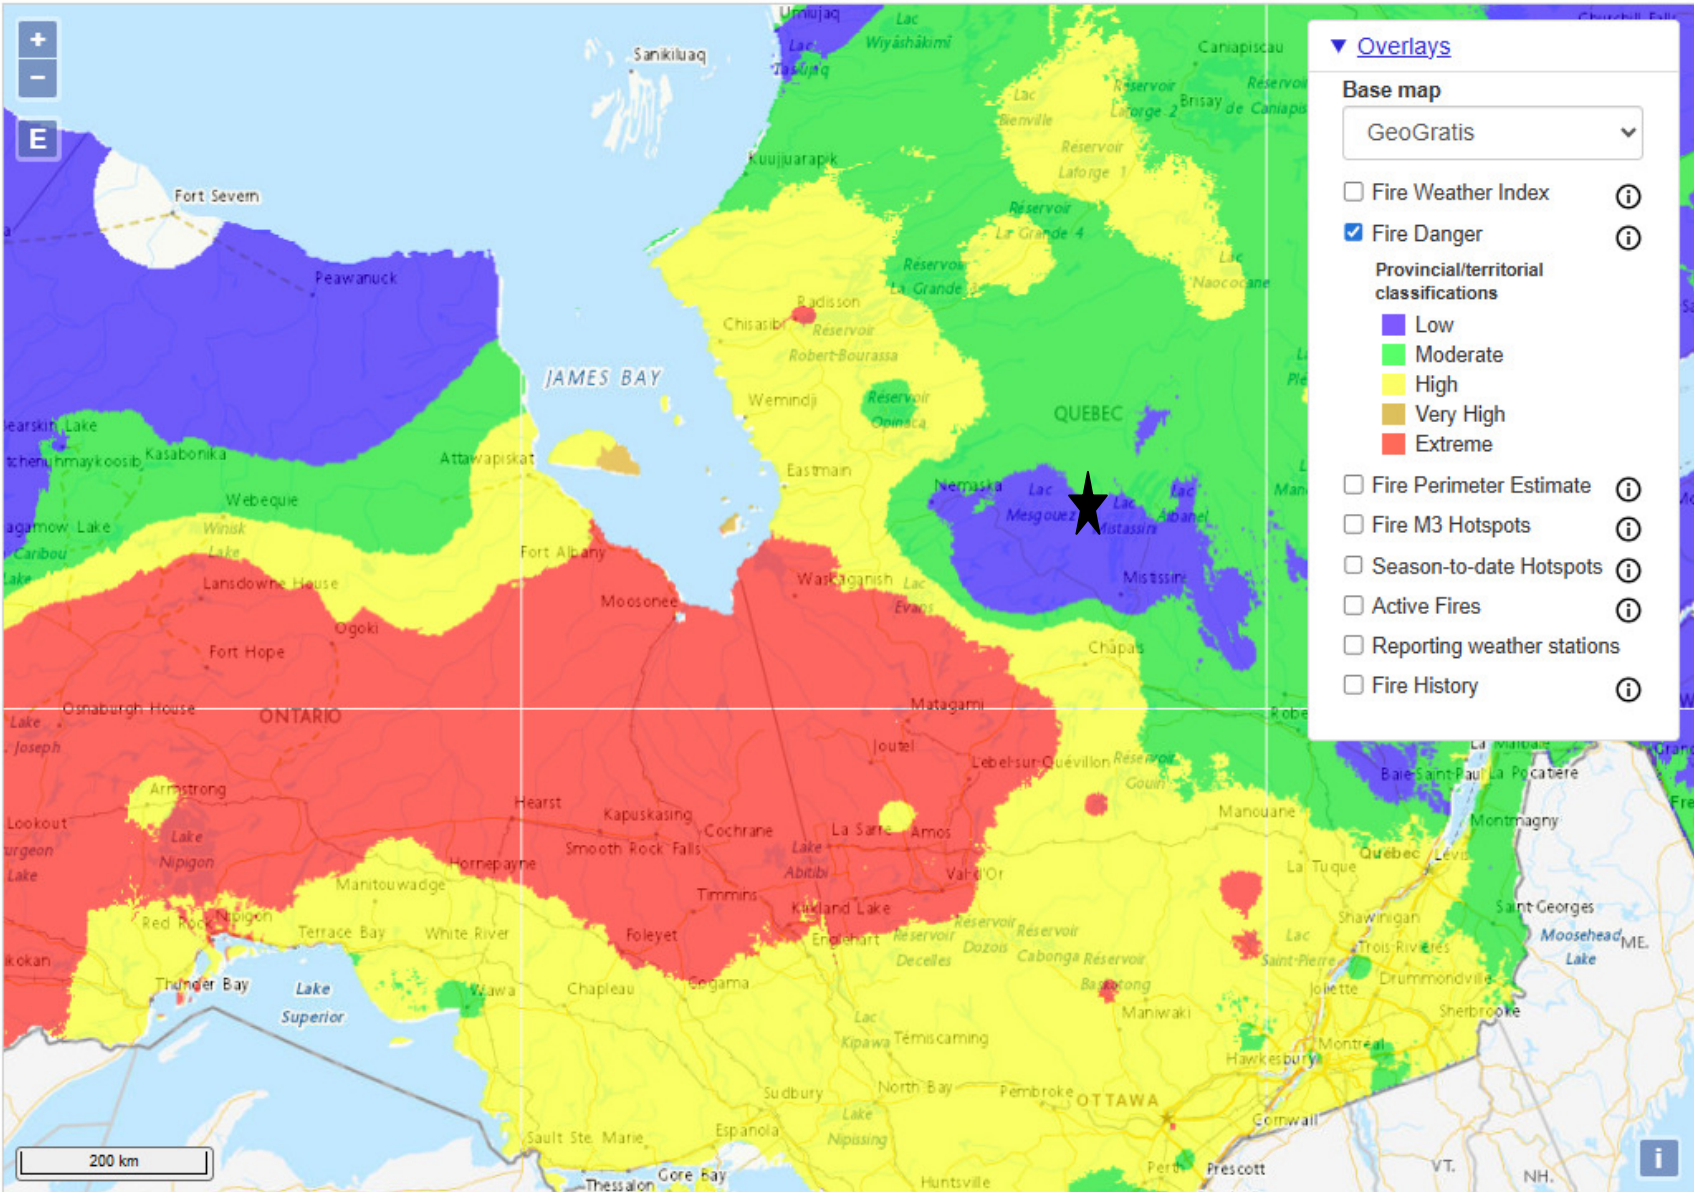

The Troilus Mining Project is indicated by a black star on these sequence of maps.

The large increase in the 'severe Fire Danger' begins to be seen on May 27th, 2023 and covers the entire area of Troilus Mining Project on May 30th, 2023 and continues on from this point until June 7th 2023, occurring again from June 21 to June 27, 2023.

Troilus Mining Project ★

May

26

2023

Retrieve Map

« Previous day : Today : Next day »

▼ Overlays

Base map
GeoGratis

Fire Weather Index ⓘ

Fire Danger ⓘ

Provincial/territorial classifications

- Low
- Moderate
- High
- Very High
- Extreme

Fire Perimeter Estimate ⓘ

Fire M3 Hotspots ⓘ

Season-to-date Hotspots ⓘ

Active Fires ⓘ

Reporting weather stations

Fire History ⓘ

Troilus Mining Project ★

May 27 2023 Retrieve Map

« Previous day : Today : Next day »

Overlays

Base map
GeoGratis

Fire Weather Index