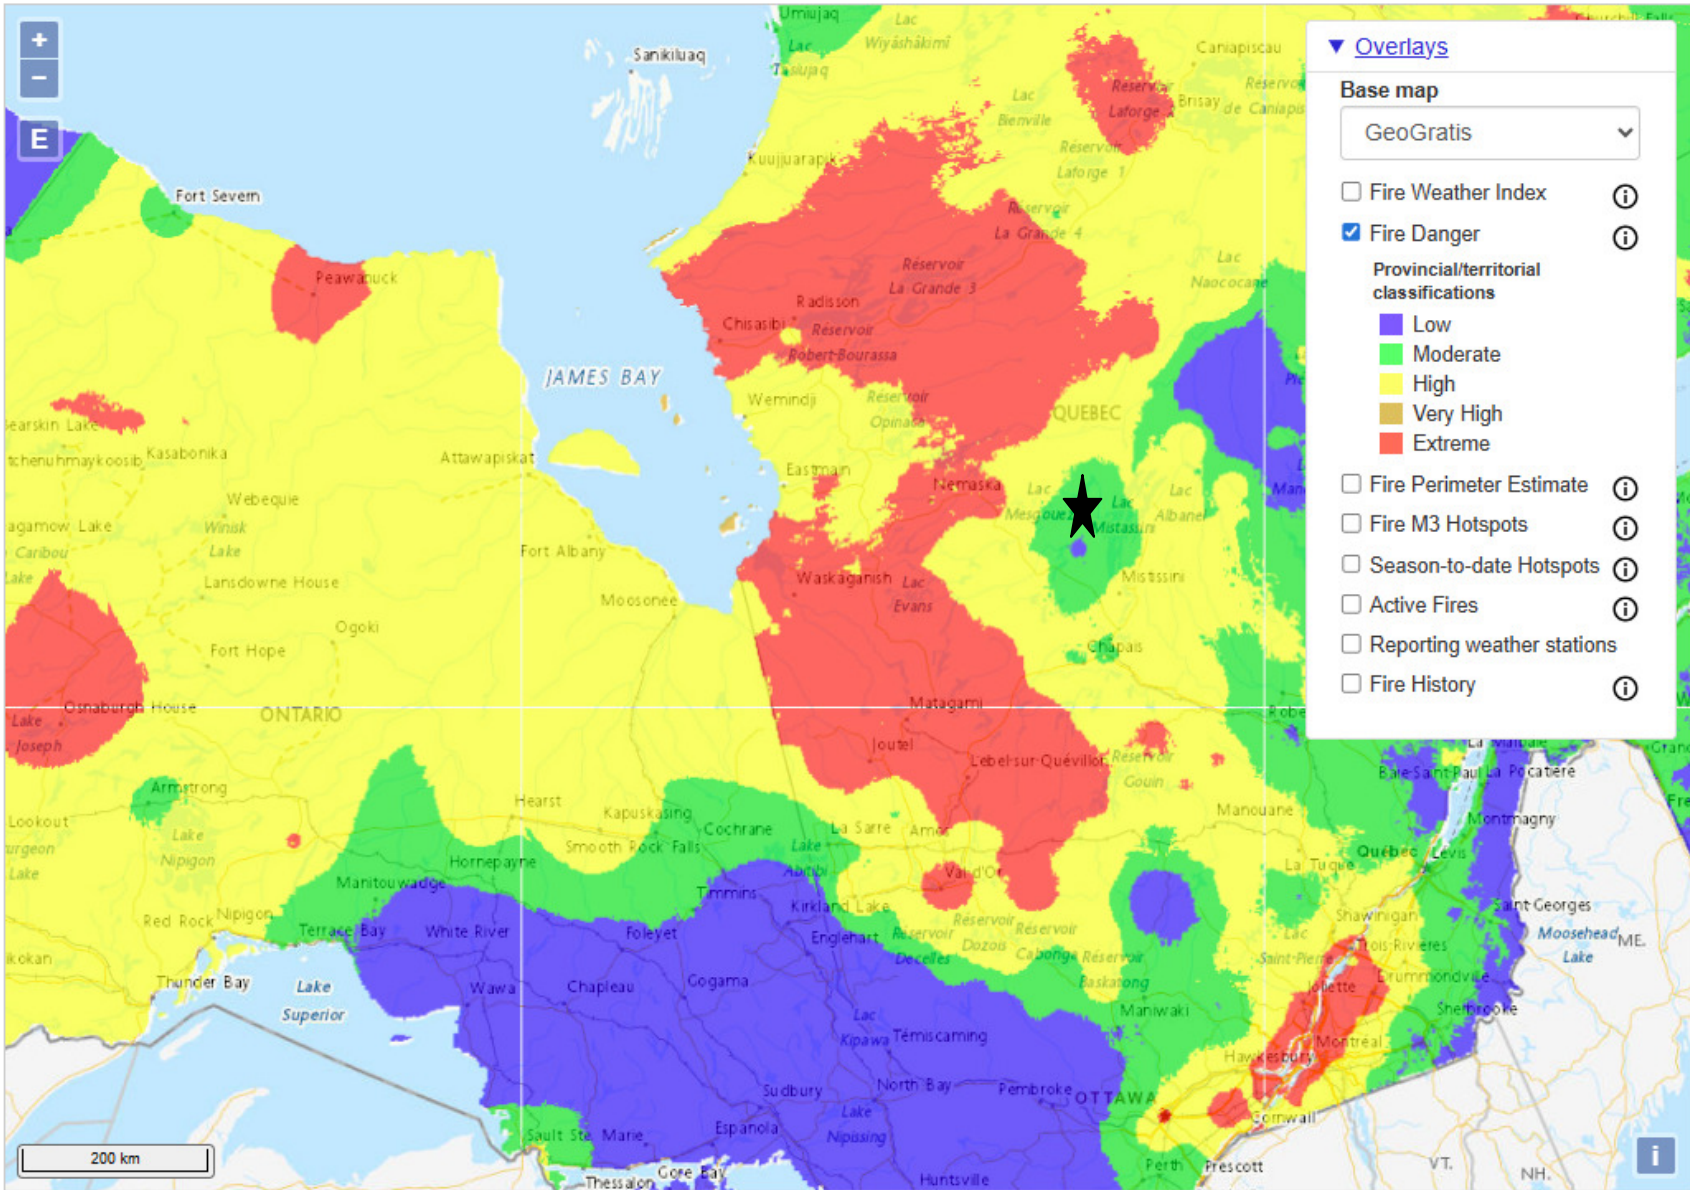

Troilus Mining Project ★

June 10 2023 Retrieve Map

« Previous day : Today : Next day »

Troilus Mining Project ★

June 11 2023 Retrieve Map

« Previous day : Today : Next day »

Troilus Mining Project ★

June 12 2023 Retrieve Map

« Previous day : Today : Next day »

Troilus Mining Project ★

June 14 2023 Retrieve Map

« Previous day : Today : Next day »

Troilus Mining Project ★

June 15 2023 Retrieve Map

« Previous day : Today : Next day »

Troilus Mining Project ★

June 16 2023 Retrieve Map

« Previous day : Today : Next day »

Troilus Mining Project ★

June 17 2023 Retrieve Map

« Previous day : Today : Next day »

Troilus Mining Project ★

June 18 2023 Retrieve Map