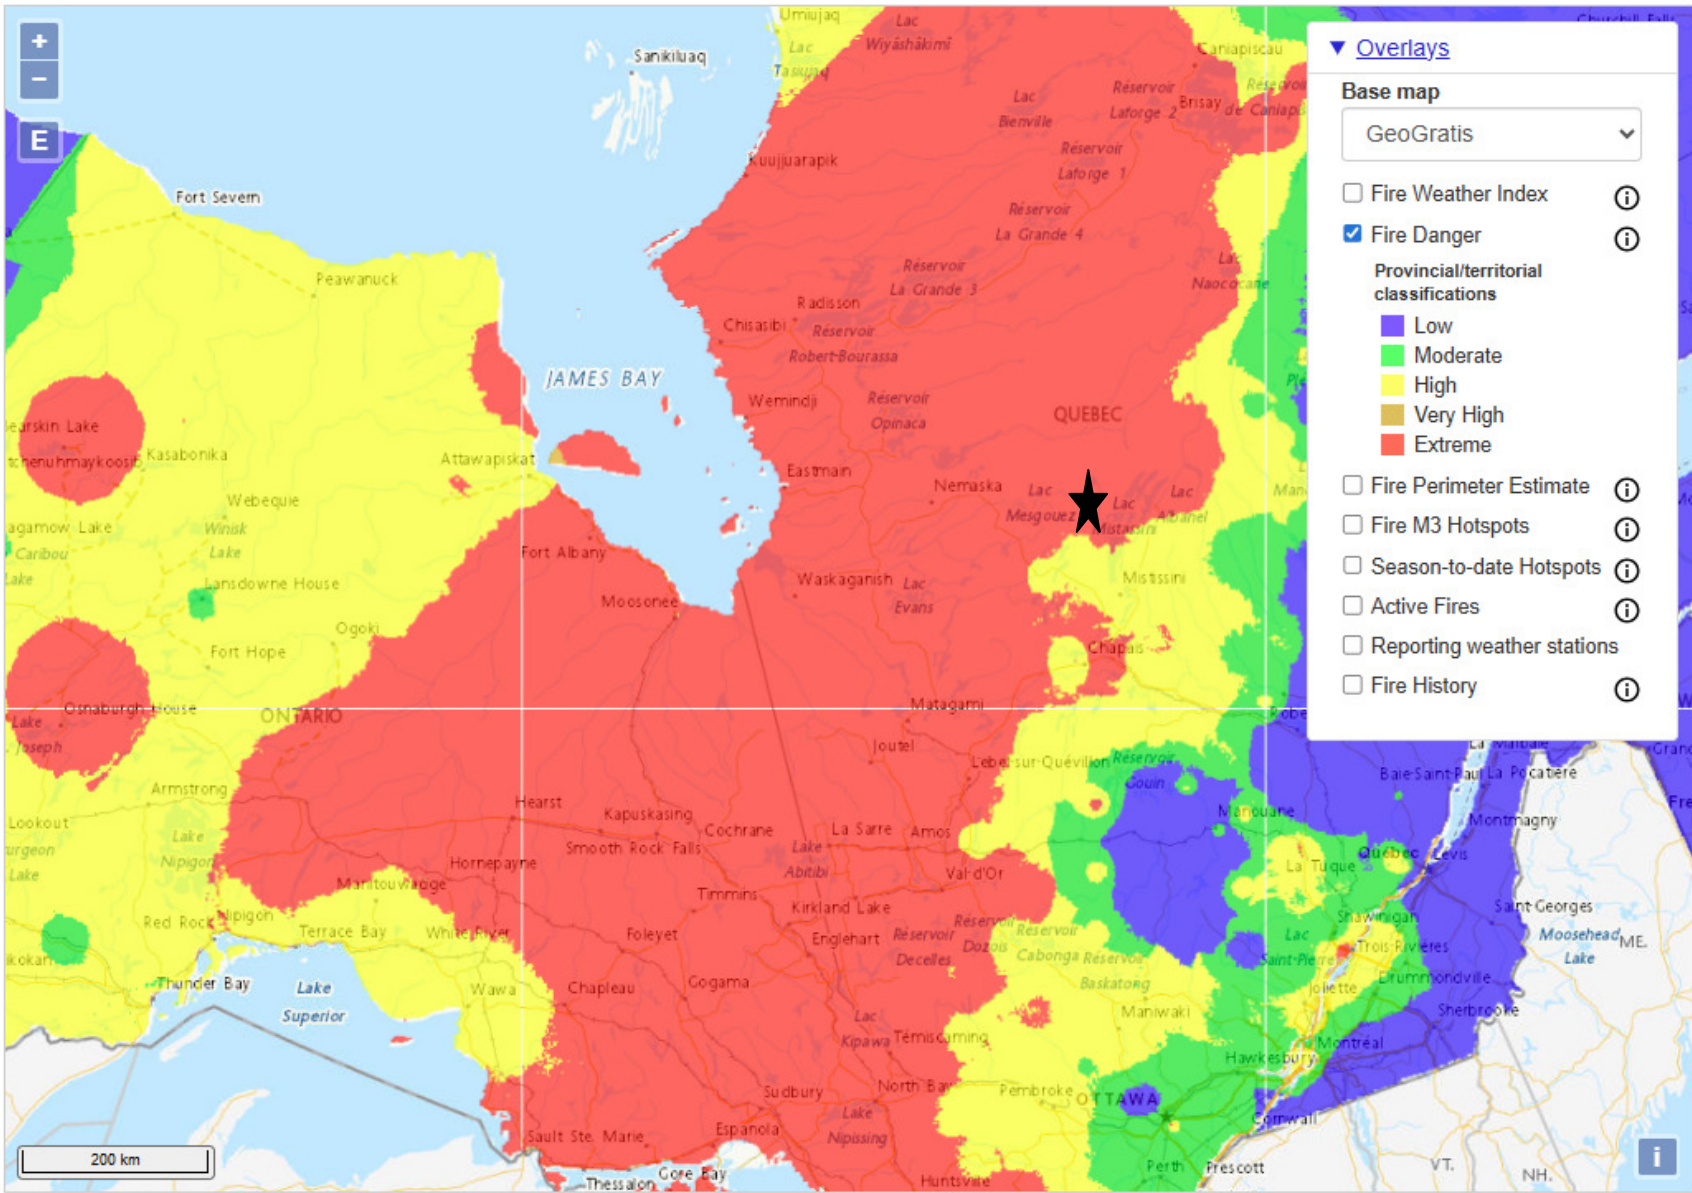

Troilus Mining Project ★

June 1 2023 Retrieve Map

« Previous day : Today : Next day »

Troilus Mining Project ★

June 2 2023 Retrieve Map

« Previous day : Today : Next day »

Troilus Mining Project ★

June 3 2023 Retrieve Map

« Previous day : Today : Next day »

Troilus Mining Project ★

June 4 2023 Retrieve Map

« Previous day : Today : Next day »

Troilus Mining Project ★

June 5 2023 Retrieve Map

« Previous day : Today : Next day »

Troilus Mining Project ★

June 6 2023 Retrieve Map

« Previous day : Today : Next day »

Troilus Mining Project ★

June 7 2023 Retrieve Map

« Previous day : Today : Next day »

Troilus Mining Project ★

June 8 2023 Retrieve Map

« Previous day : Today : Next day »

Troilus Mining Project ★

June 9 2023 Retrieve Map

« Previous day : Today : Next day »

Overlays

Base map
GeoGratis

Fire Weather Index ⓘ

Fire Danger ⓘ