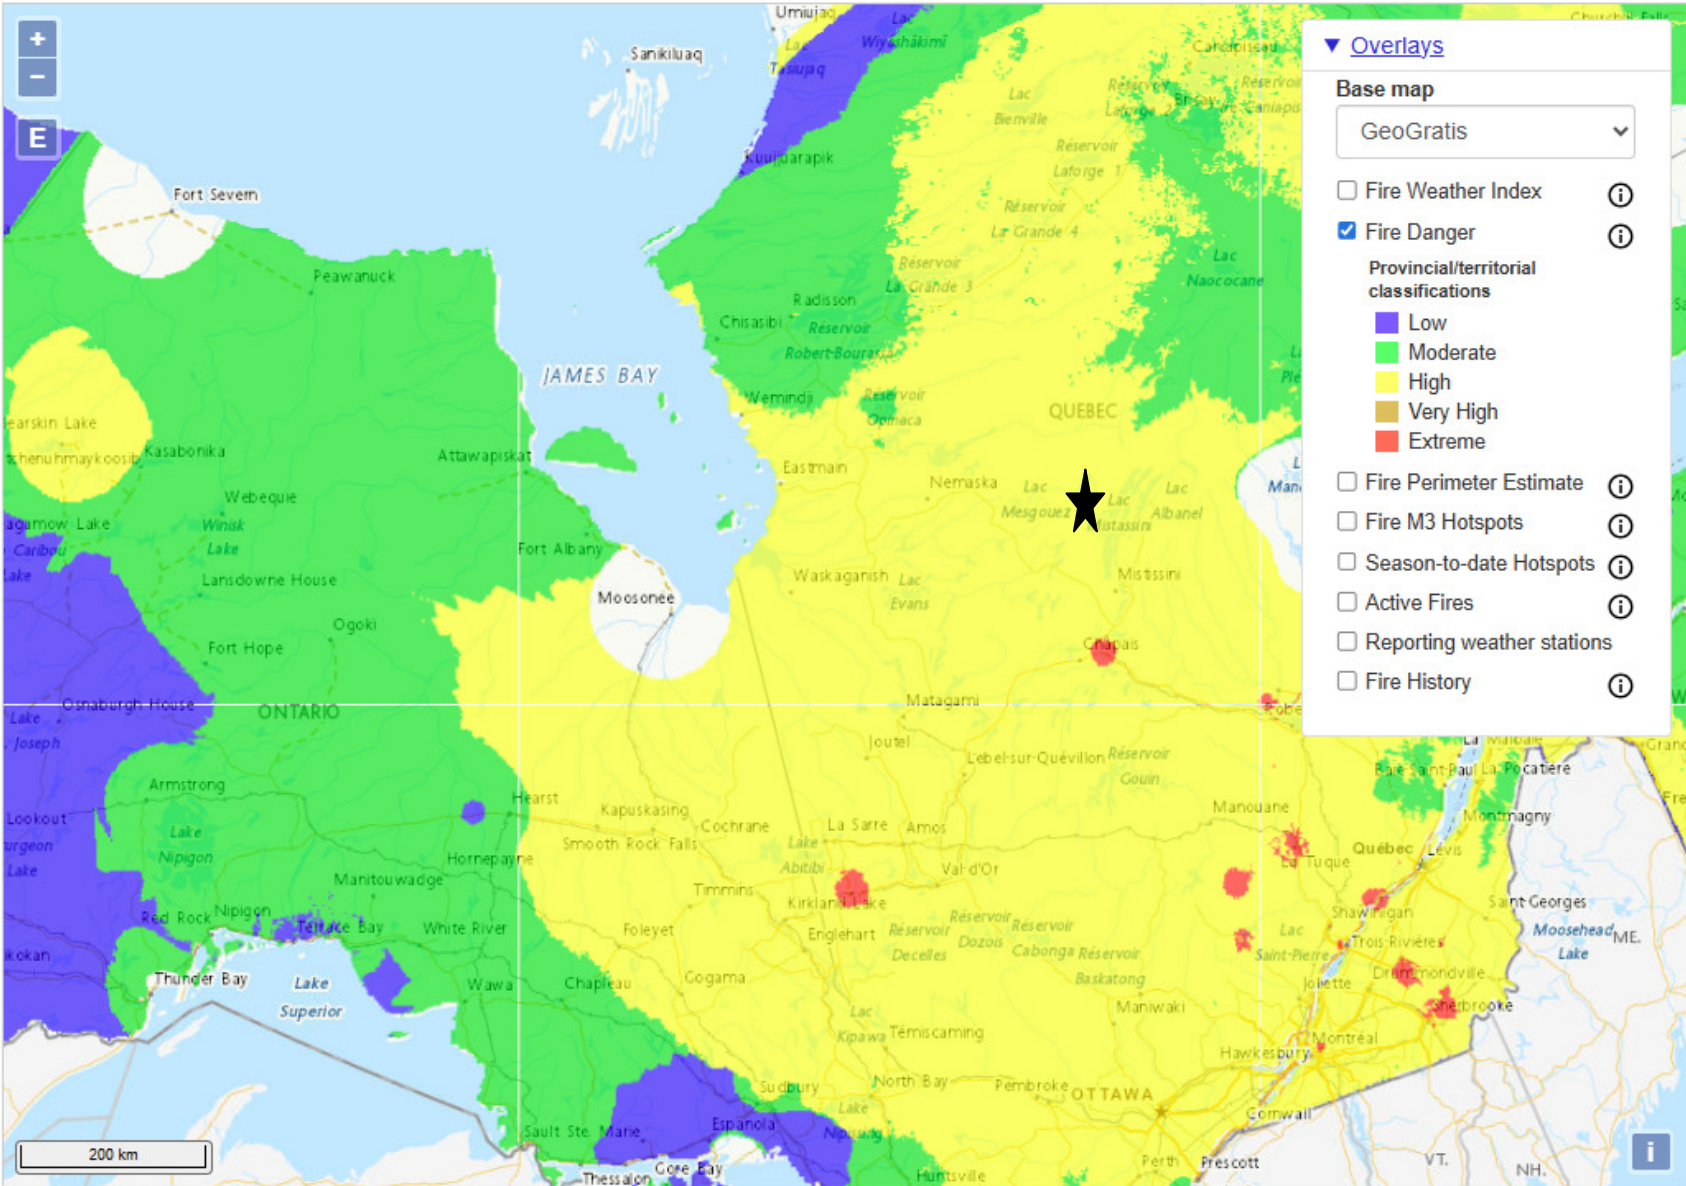

<https://natural-resources.canada.ca/stories/simply-science/canada-s-record-breaking-wildfires-2023-fiery-wake-call>

Fire Danger maps – sequence May 1, 2023 to the end of June 30, 2023

This sequence of Fire Danger maps illustrates how in the first weeks of May 2023 the Fire Danger is relatively low. The first week of June, however, indicates a very rapid increase in Fire Danger. Going forward, according to much research, this trend will very likely not reverse. This demonstrates that in one of the most severe wildfire seasons in Quebec history, precautions set out in detailed ERP manuals must be closely adhered to. Regular ERP training for employees and staff is essential so that no time is lost when setting in motion rapid responses to any impending danger.

The Troilus Mining Project is indicated by a black star on these sequence of maps.

The large increase in the 'severe Fire Danger' begins to be seen on May 27th, 2023 and covers the entire area of Troilus Mining Project on May 30th, 2023 and continues on from this point until June 7th 2023, occurring again from June 21 to June 27, 2023.

May 1 2023 Retrieve Map

« Previous day : Today : Next day »

Troilus Mining Project ★

May 10 2023 Retrieve Map

« Previous day : Today : Next day »

Troilus Mining Project ★

May 11 2023 Retrieve Map

« Previous day : Today : Next day »

Troilus Mining Project ★

May

26

2023

Retrieve Map

« Previous day : Today : Next day »

▼ Overlays

Base map
GeoGratis