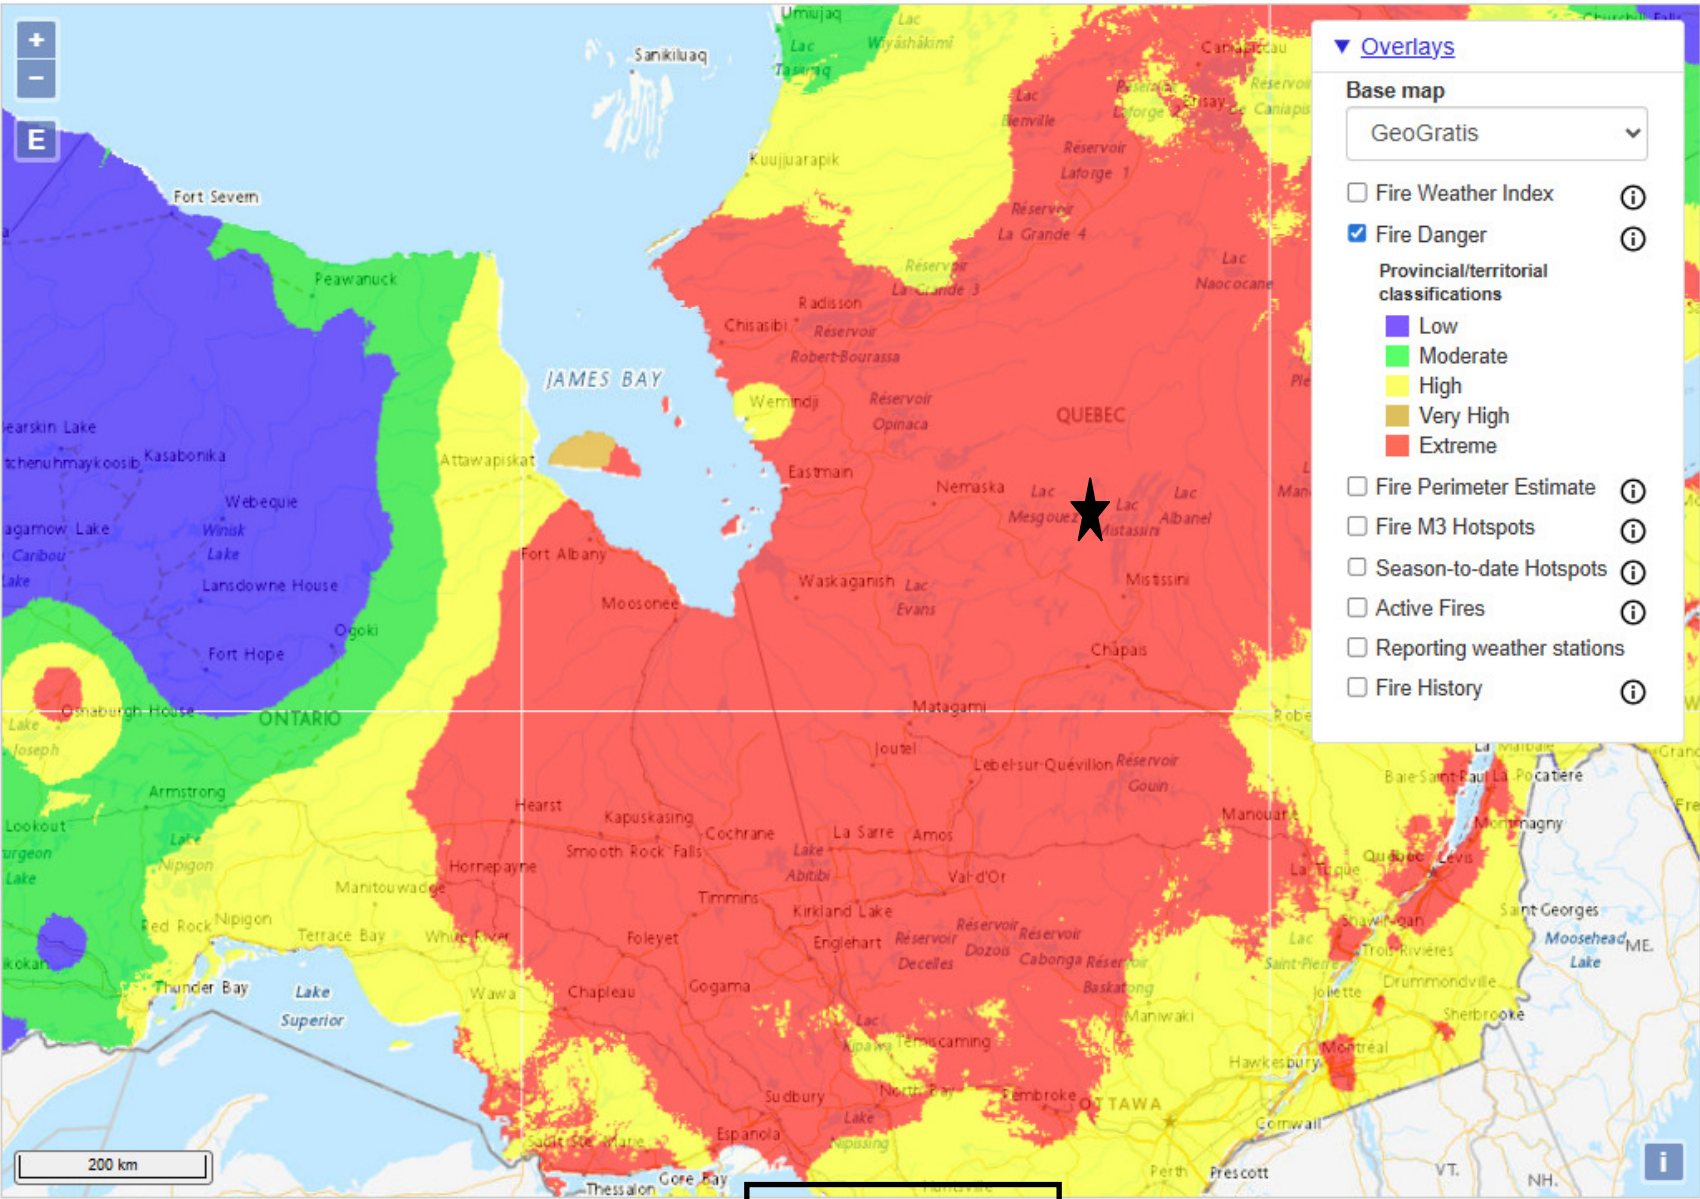

The Troilus Mining Project is indicated by a black star on these sequence of maps.

The large increase in the 'severe Fire Danger' begins to be seen on May 27th, 2023 and covers the entire area of Troilus Mining Project on May 30th, 2023 and continues on from this point until June 7th 2023, occurring again from June 21 to June 27, 2023.

May 29 2023 Retrieve Map

« Previous day : Today : Next day »

Troilus Mining Project ★

May 30 2023 Retrieve Map

« Previous day : Today : Next day »

Troilus Mining Project ★

May 31 2023 Retrieve Map

« Previous day : Today : Next day »

Troilus Mining Project ★

June 1 2023 Retrieve Map

« Previous day : Today : Next day »

Troilus Mining Project ★

June 2 2023 Retrieve Map

« Previous day : Today : Next day »

Troilus Mining Project ★

June 3 2023 Retrieve Map

« Previous day : Today : Next day »

Troilus Mining Project ★

June 4 2023 Retrieve Map

« Previous day : Today : Next day »

Troilus Mining Project ★

June 5 2023 Retrieve Map

« Previous day : Today : Next day »