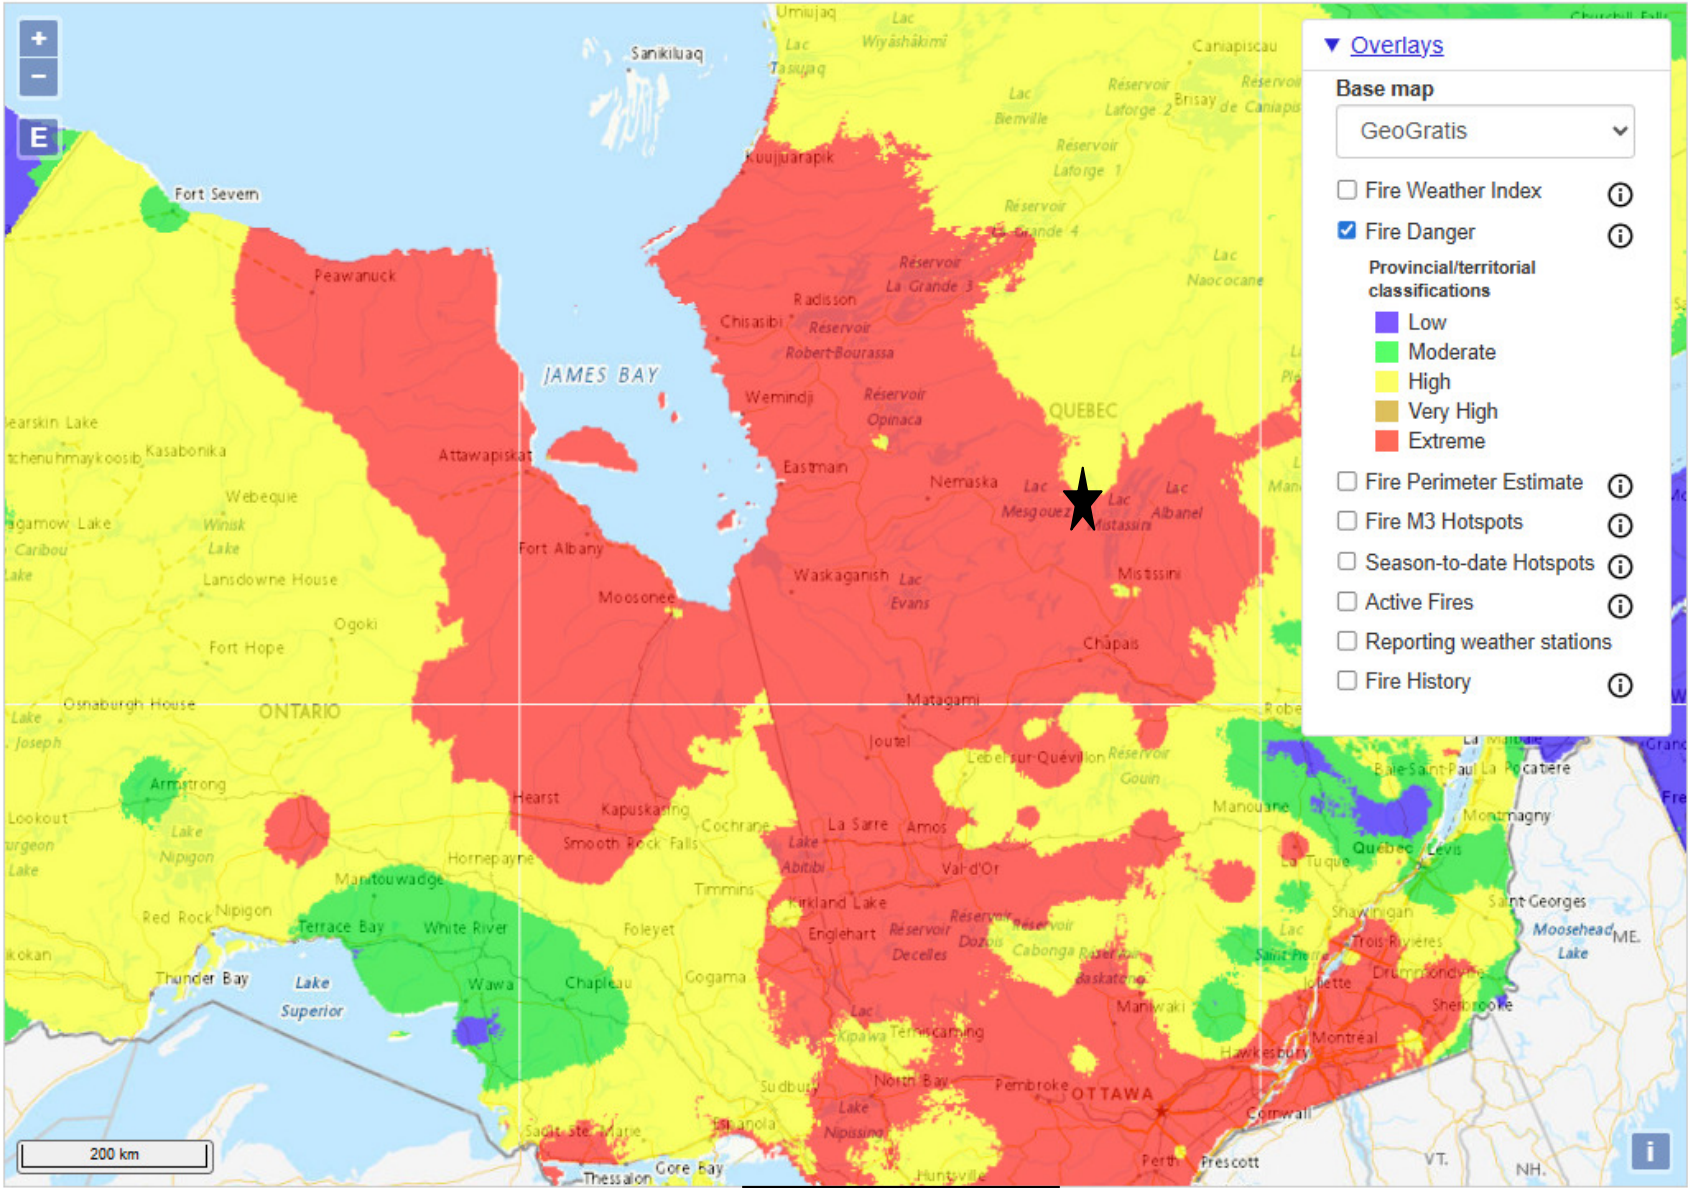

May 29 2023 Retrieve Map

« Previous day : Today : Next day »

Troilus Mining Project ★

May 30 2023 Retrieve Map

« Previous day : Today : Next day »

Troilus Mining Project ★

May 31 2023 Retrieve Map

« Previous day : Today : Next day »

Troilus Mining Project ★

June 1 2023 Retrieve Map

« Previous day : Today : Next day »

Troilus Mining Project ★

June 2 2023 Retrieve Map

« Previous day : Today : Next day »

Troilus Mining Project ★

June 3 2023 Retrieve Map

« Previous day : Today : Next day »

Troilus Mining Project ★

June 4 2023 Retrieve Map

« Previous day : Today : Next day »

Troilus Mining Project ★

June 5 2023 Retrieve Map

« Previous day : Today : Next day »

Troilus Mining Project ★

June 6 2023 Retrieve Map

« Previous day : Today : Next day »

Troilus Mining Project ★

June 7 2023 Retrieve Map

« Previous day : Today : Next day »

Troilus Mining Project ★

June 8 2023 Retrieve Map