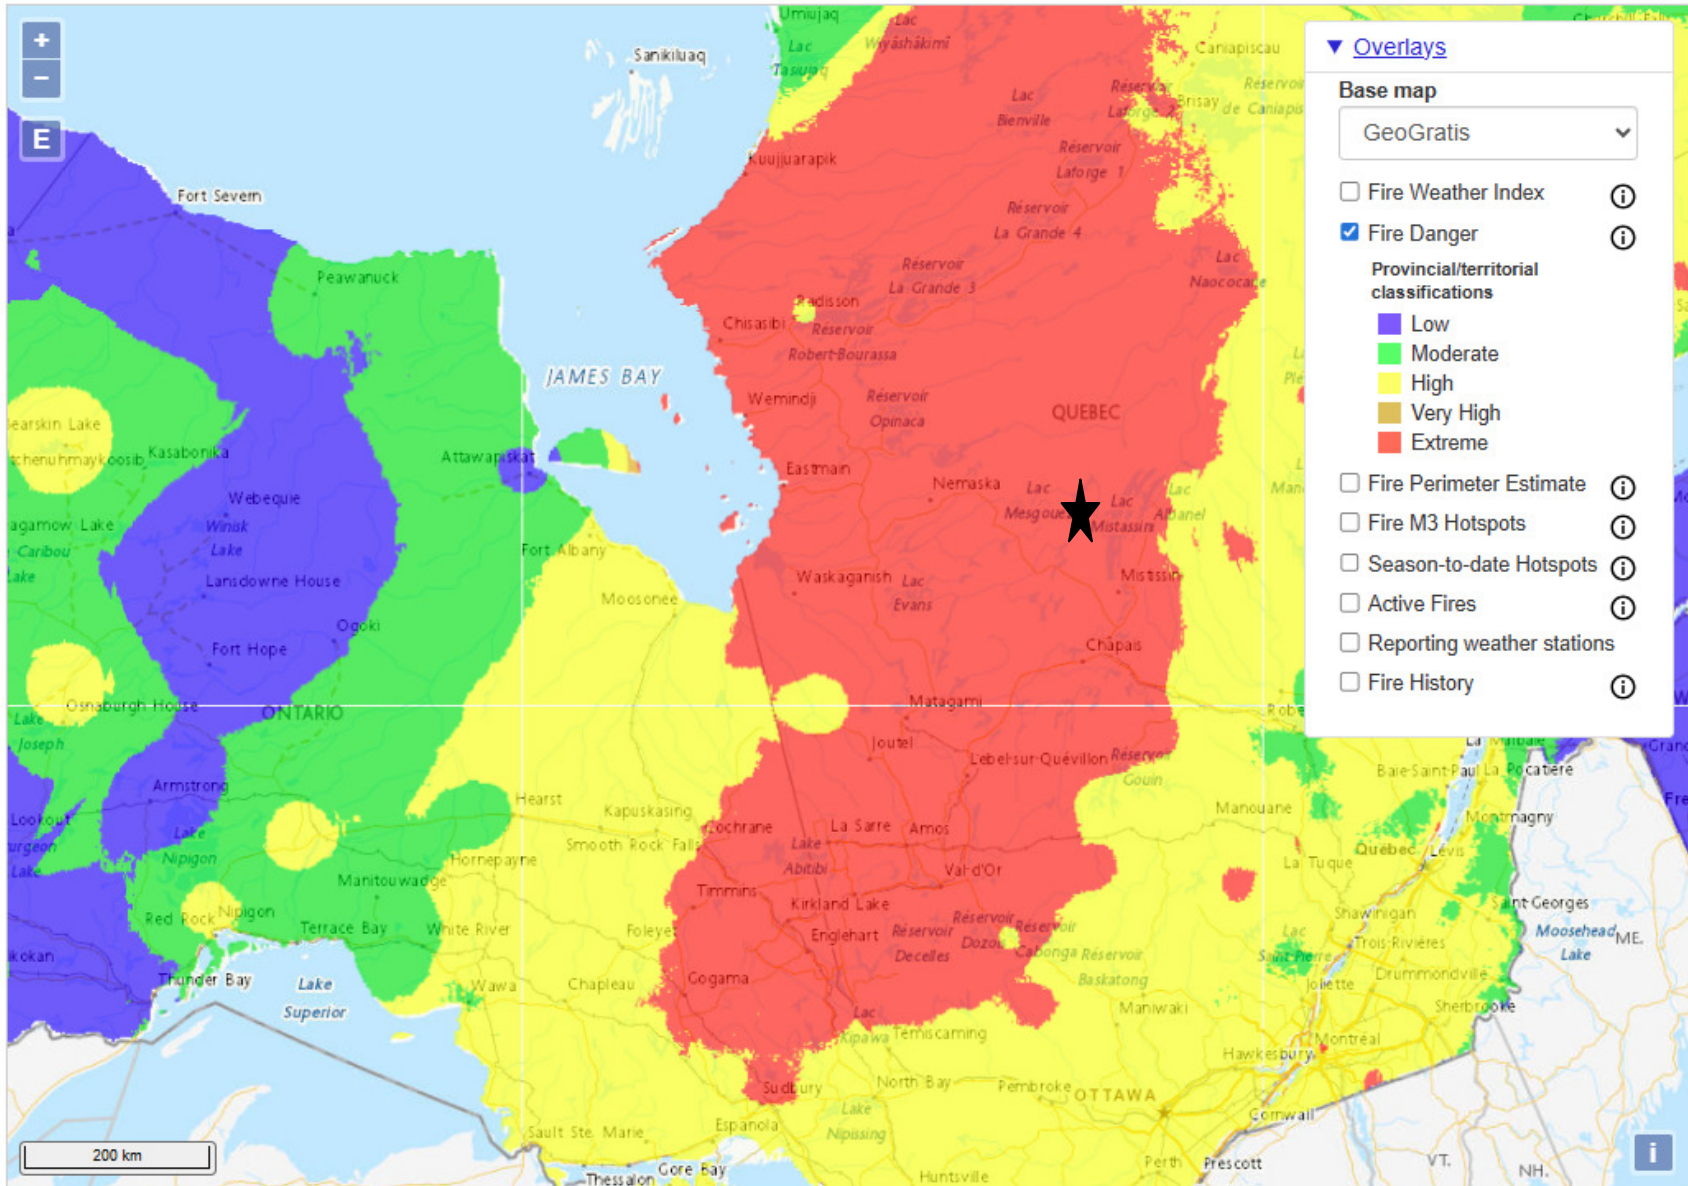

Troilus Mining Project ★

June 1 2023 Retrieve Map

« Previous day : Today : Next day »

Troilus Mining Project ★

June 2 2023 Retrieve Map

« Previous day : Today : Next day »

Troilus Mining Project ★

June 3 2023 Retrieve Map

« Previous day : Today : Next day »

Troilus Mining Project ★

June 4 2023 Retrieve Map

« Previous day : Today : Next day »

Troilus Mining Project ★

June 5 2023 Retrieve Map

« Previous day : Today : Next day »

Troilus Mining Project ★

June 6 2023 Retrieve Map

« Previous day : Today : Next day »

Troilus Mining Project ★

June 7 2023 Retrieve Map

« Previous day : Today : Next day »

Troilus Mining Project ★

June 8 2023 Retrieve Map