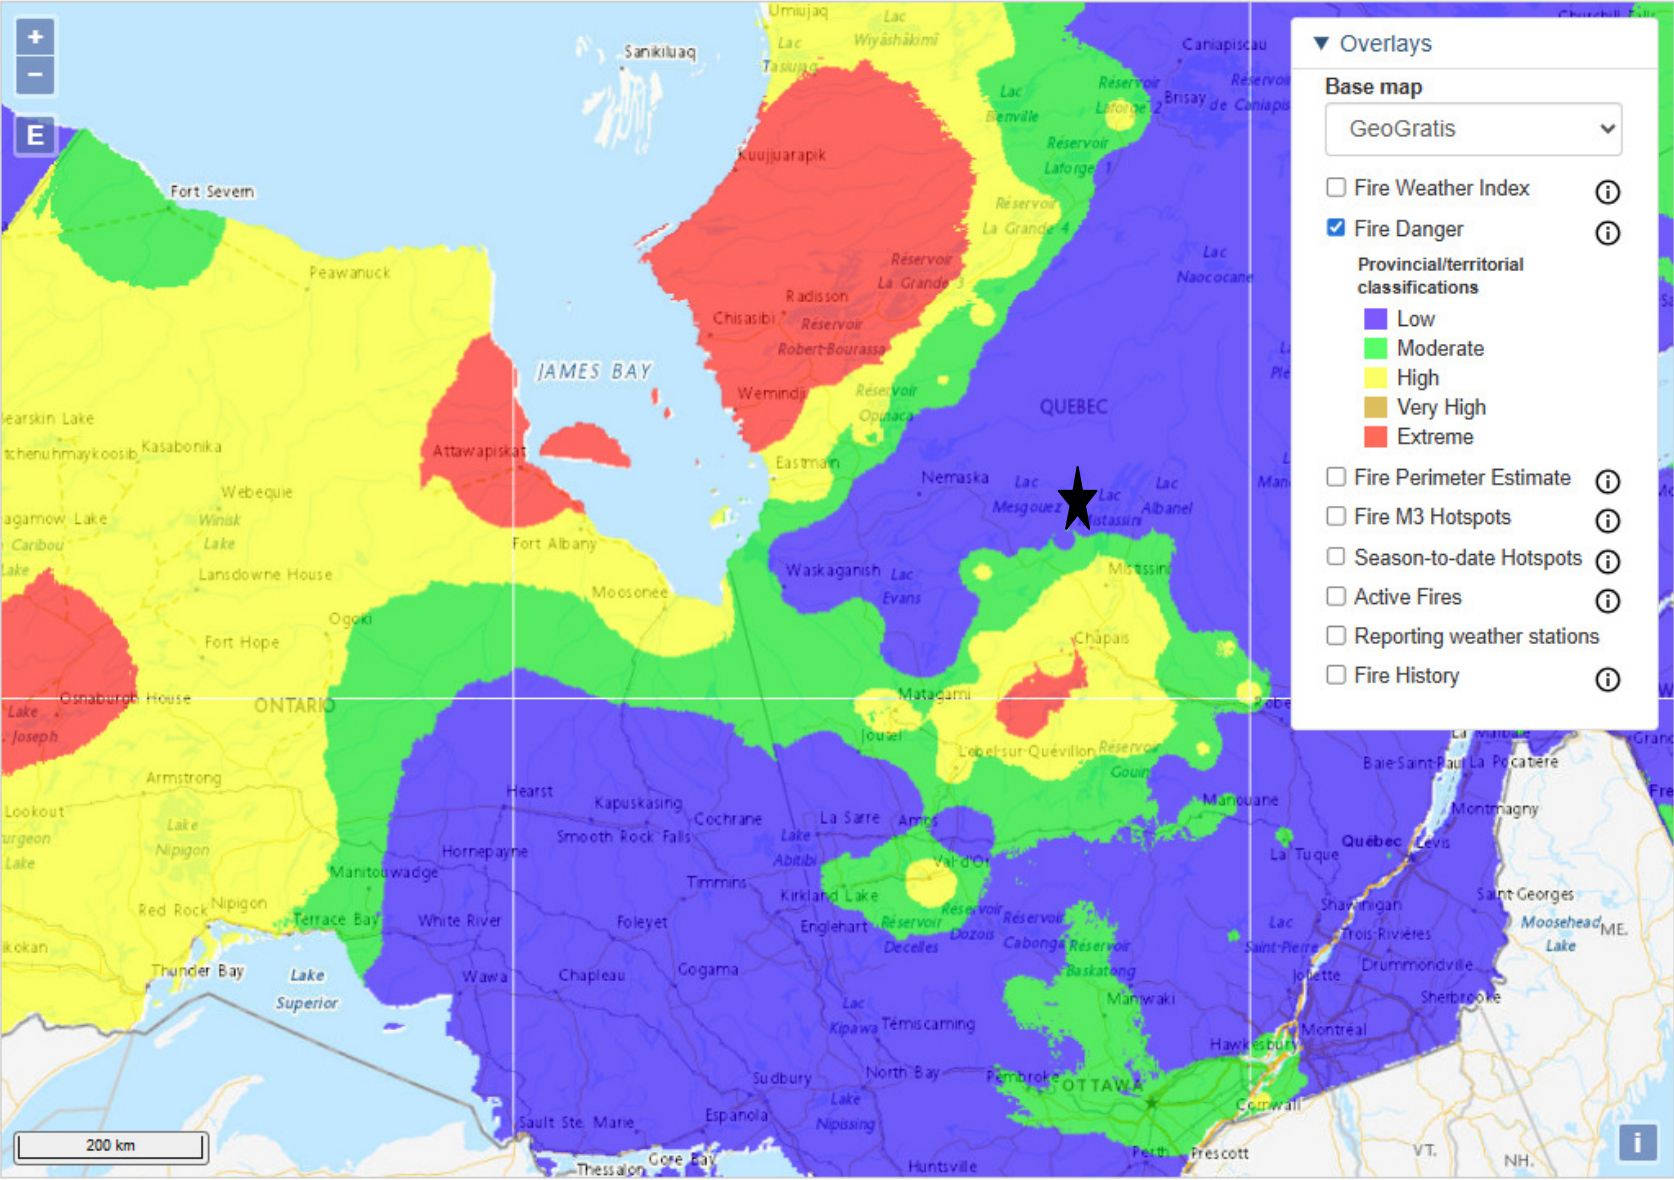

Troilus Mining Project ★

June 10 2023 Retrieve Map

« Previous day : Today : Next day »

Troilus Mining Project ★

June 11 2023 Retrieve Map

« Previous day : Today : Next day »

Troilus Mining Project ★

June 12 2023 Retrieve Map

« Previous day : Today : Next day »

Troilus Mining Project ★

June 14 2023 Retrieve Map

« Previous day : Today : Next day »

Troilus Mining Project ★

June 15 2023 Retrieve Map

« Previous day : Today : Next day »

Troilus Mining Project ★

June 16 2023 Retrieve Map

« Previous day : Today : Next day »

Troilus Mining Project ★

June 17 2023 Retrieve Map

« Previous day : Today : Next day »

Troilus Mining Project ★

June 18 2023 Retrieve Map

« Previous day : Today : Next day »

Troilus Mining Project ★

June 19 2023 Retrieve Map

« Previous day : Today : Next day »

Troilus Mining Project ★

June 20 2023 Retrieve Map

« Previous day : Today : Next day »