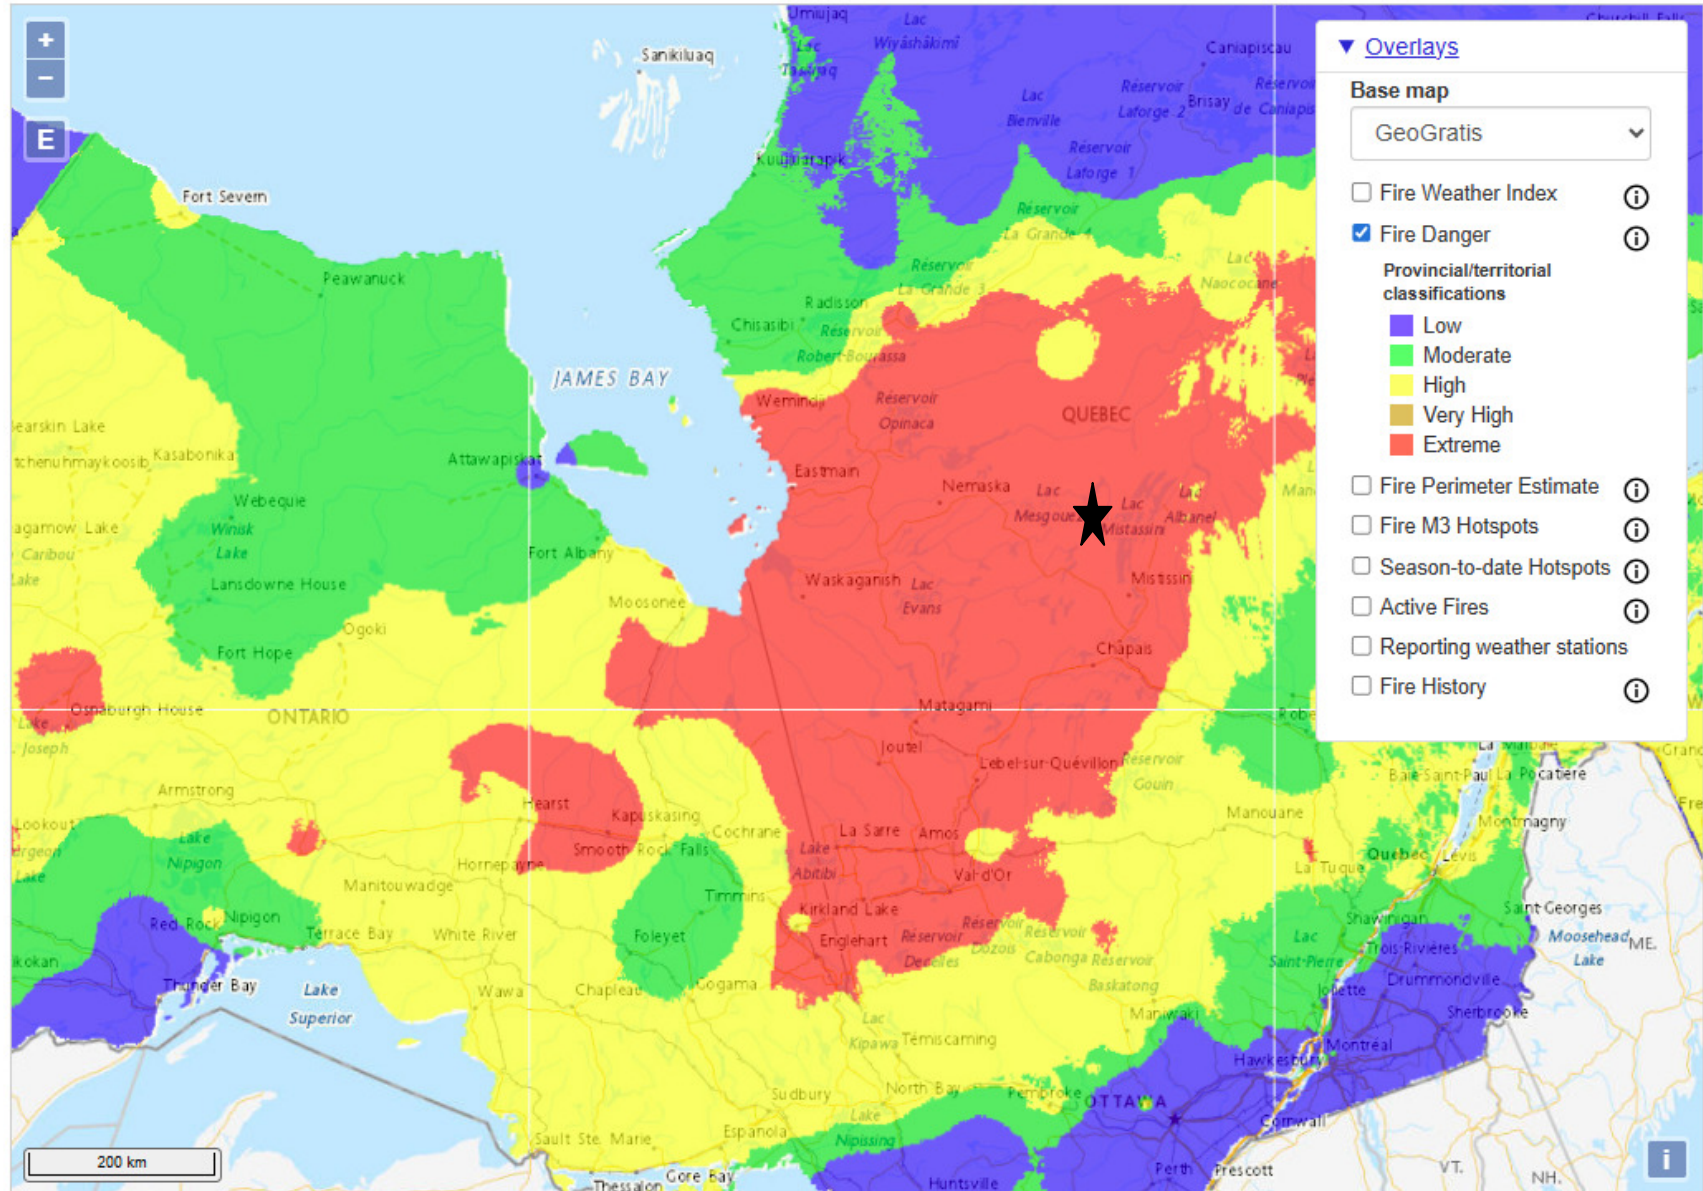

Troilus Mining Project ★

June 21 2023 Retrieve Map

« Previous day : Today : Next day »

Troilus Mining Project ★

June 22 2023 Retrieve Map

« Previous day : Today : Next day »

Troilus Mining Project ★

June 23 2023 Retrieve Map

« Previous day : Today : Next day »

Troilus Mining Project ★

June

24

2023

Retrieve Map

« Previous day : Today : Next day »

Troilus Mining Project ★

June 25 2023 Retrieve Map

« Previous day : Today : Next day »

Troilus Mining Project ★

June 26 2023 Retrieve Map

« Previous day : Today : Next day »

Troilus Mining Project ★

June 27 2023 Retrieve Map

« Previous day : Today : Next day »

Troilus Mining Project ★

June 28 2023 Retrieve Map

« Previous day : Today : Next day »

Troilus Mining Project ★

June 29 2023 Retrieve Map

« Previous day : Today : Next day »

Troilus Mining Project ★

June 30 2023 Retrieve Map