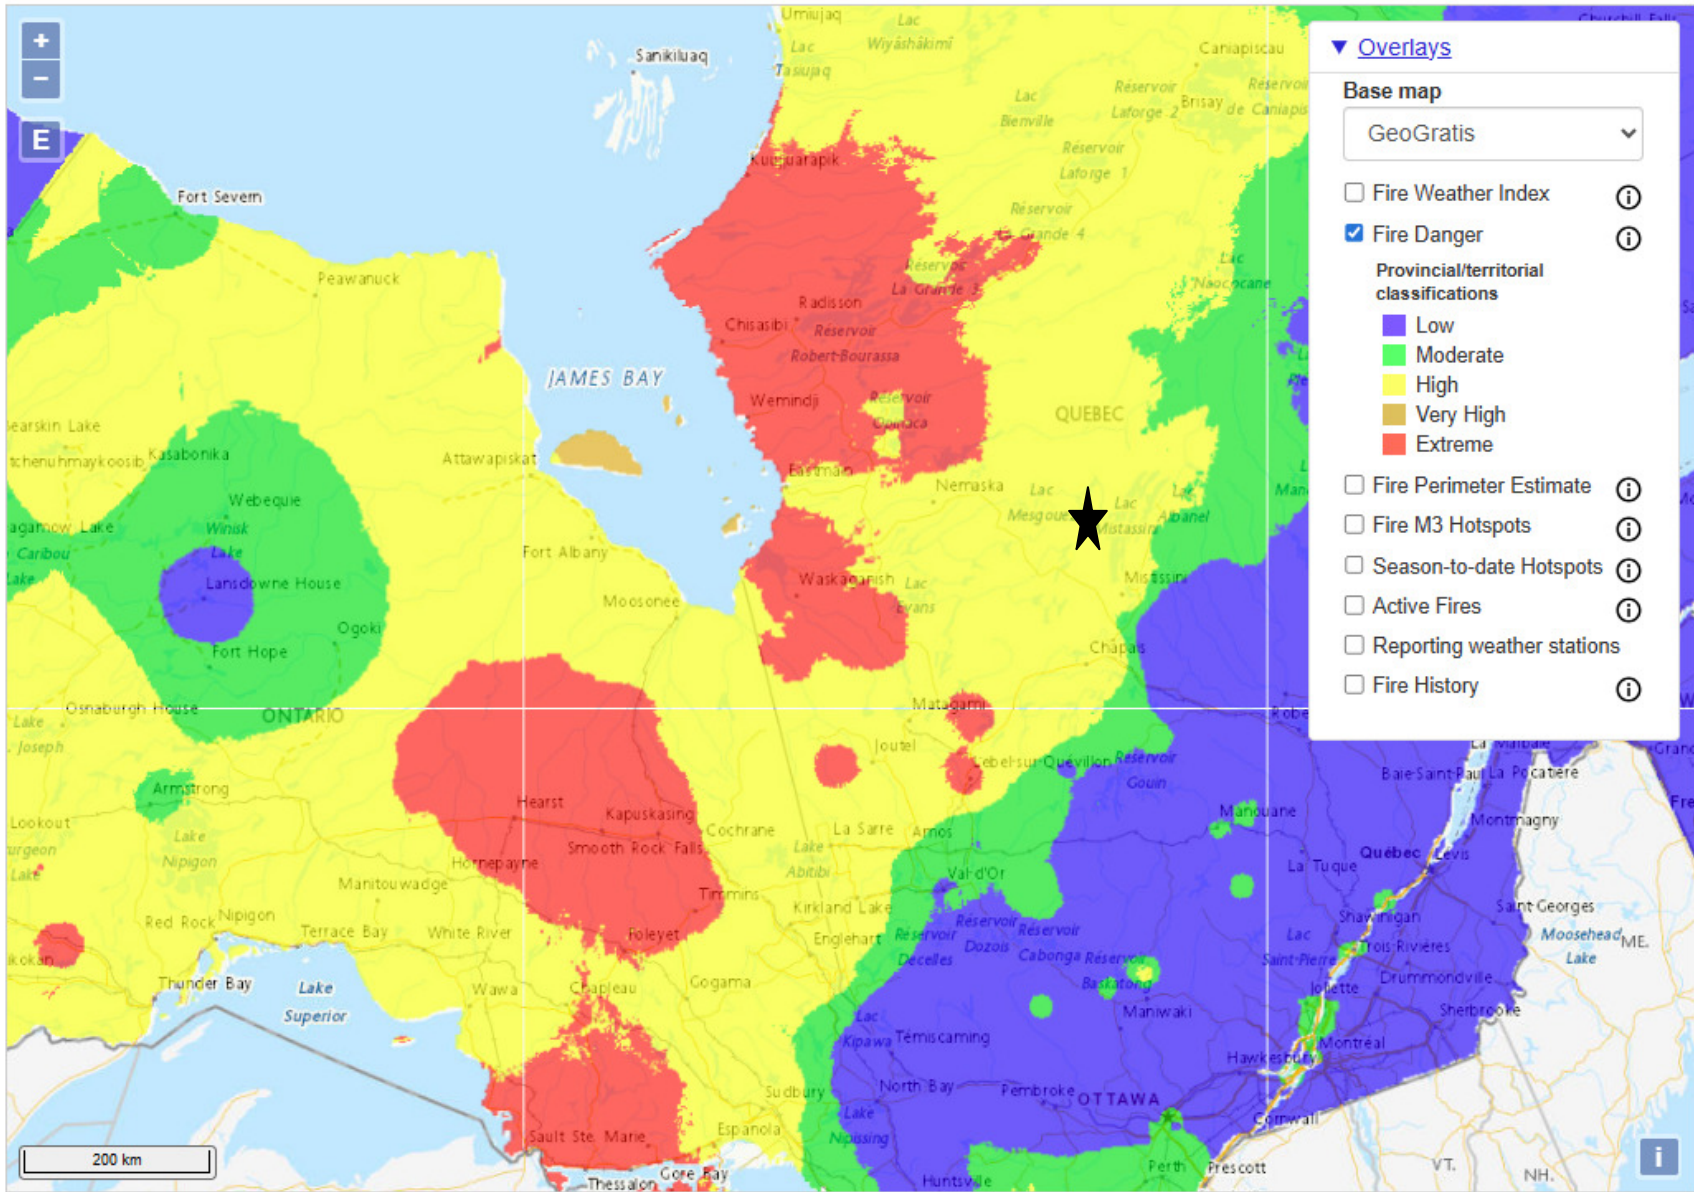

Troilus Mining Project ★

June 1 2023 Retrieve Map

« Previous day : Today : Next day »

Troilus Mining Project ★

June 2 2023 Retrieve Map

« Previous day : Today : Next day »

Troilus Mining Project ★

June 3 2023 Retrieve Map

« Previous day : Today : Next day »

Troilus Mining Project ★

June 4 2023 Retrieve Map

« Previous day : Today : Next day »

Troilus Mining Project ★

June 5 2023 Retrieve Map

« Previous day : Today : Next day »

Troilus Mining Project ★

June 6 2023 Retrieve Map

« Previous day : Today : Next day »

Troilus Mining Project ★

June 7 2023 Retrieve Map

« Previous day : Today : Next day »

Troilus Mining Project ★

June 8 2023 Retrieve Map

« Previous day : Today : Next day »

Troilus Mining Project ★

June 9 2023 Retrieve Map

« Previous day : Today : Next day »

Overlays

Base map
GeoGratis

Fire Weather Index ⓘ

Fire Danger ⓘ