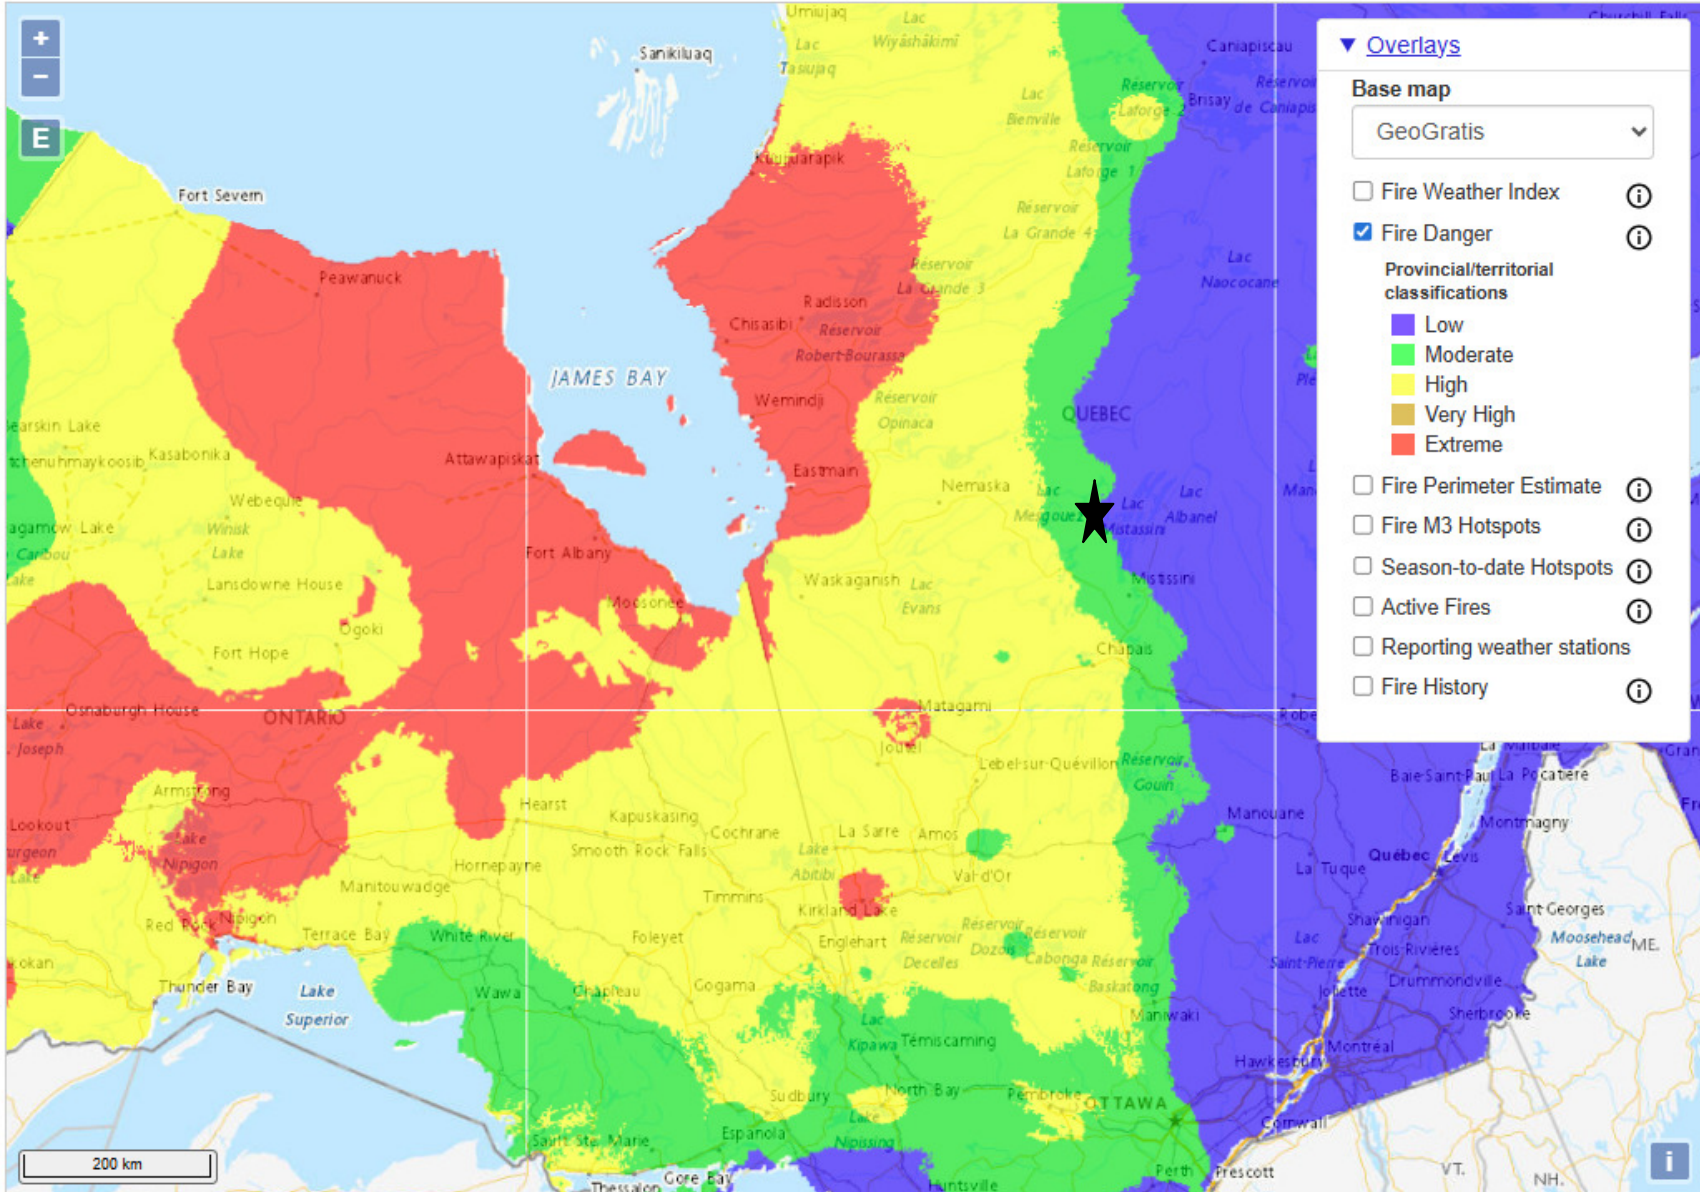

« Previous day : Today : Next day »

Troilus Mining Project ★

June 14 2023 Retrieve Map

« Previous day : Today : Next day »

Troilus Mining Project ★

June 15 2023 Retrieve Map

« Previous day : Today : Next day »

Troilus Mining Project ★

June 16 2023 Retrieve Map

« Previous day : Today : Next day »

Troilus Mining Project ★

June 17 2023 Retrieve Map

« Previous day : Today : Next day »

Troilus Mining Project ★

June 18 2023 Retrieve Map

« Previous day : Today : Next day »

Troilus Mining Project ★

June 19 2023 Retrieve Map

« Previous day : Today : Next day »

Troilus Mining Project ★

June 20 2023 Retrieve Map

« Previous day : Today : Next day »

Troilus Mining Project ★

June 21 2023 Retrieve Map

« Previous day : Today : Next day »

Troilus Mining Project ★

June 22 2023 Retrieve Map

« Previous day : Today : Next day »

Troilus Mining Project ★

June 23 2023 Retrieve Map