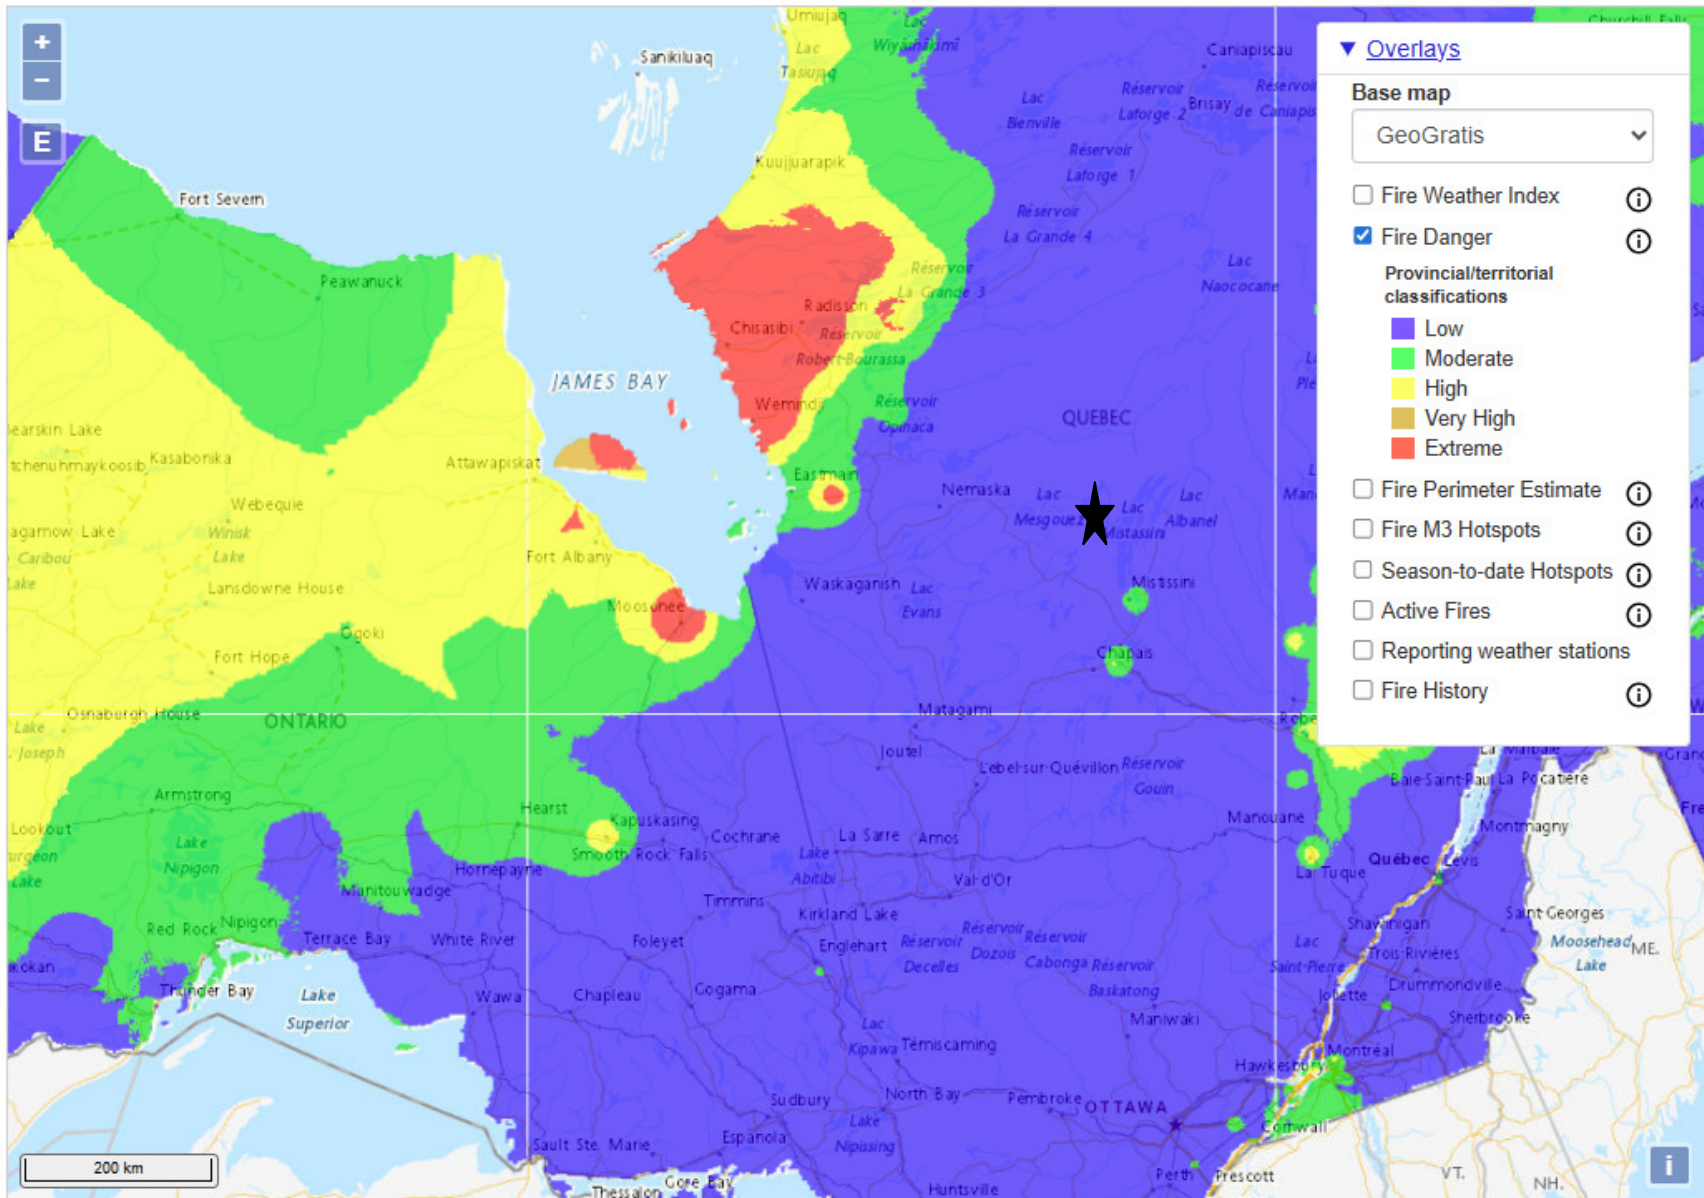

Troilus Mining Project ★

June 21 2023 Retrieve Map

« Previous day : Today : Next day »

Troilus Mining Project ★

June 22 2023 Retrieve Map

« Previous day : Today : Next day »

Troilus Mining Project ★

June 23 2023 Retrieve Map

« Previous day : Today : Next day »

Troilus Mining Project ★

June

24

2023

Retrieve Map

« Previous day : Today : Next day »

Troilus Mining Project ★

June 25 2023 Retrieve Map

« Previous day : Today : Next day »

Troilus Mining Project ★

June 26 2023 Retrieve Map

« Previous day : Today : Next day »

Troilus Mining Project ★

June 27 2023 Retrieve Map

« Previous day : Today : Next day »

Troilus Mining Project ★

June 28 2023 Retrieve Map

« Previous day : Today : Next day »

Troilus Mining Project ★

June 29 2023 Retrieve Map

« Previous day : Today : Next day »

Troilus Mining Project ★

June 30 2023 Retrieve Map