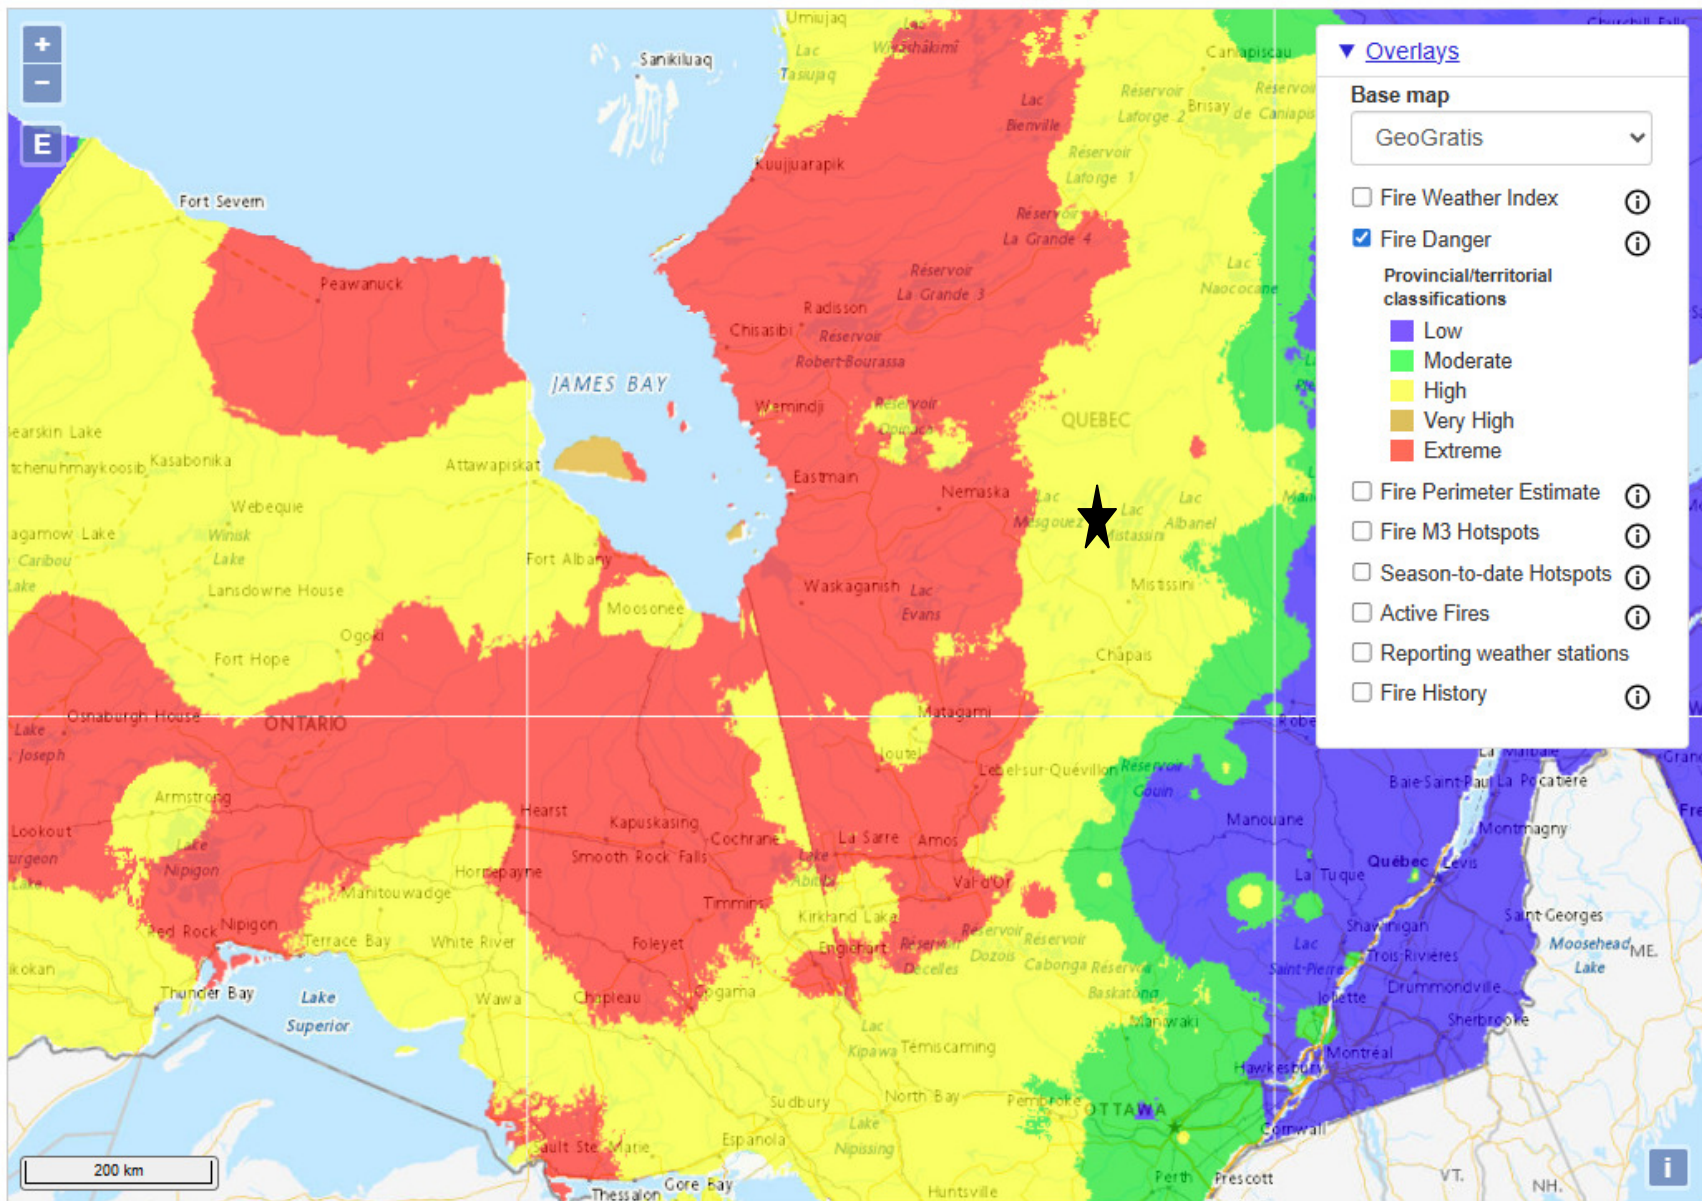

« Previous day : Today : Next day »

Troilus Mining Project ★

June 4 2023 Retrieve Map

« Previous day : Today : Next day »

Troilus Mining Project ★

June 5 2023 Retrieve Map

« Previous day : Today : Next day »

Troilus Mining Project ★

June 6 2023 Retrieve Map

« Previous day : Today : Next day »

Troilus Mining Project ★

June 7 2023 Retrieve Map

« Previous day : Today : Next day »

Troilus Mining Project ★

June 8 2023 Retrieve Map

« Previous day : Today : Next day »

Troilus Mining Project ★

June 9 2023 Retrieve Map

« Previous day : Today : Next day »

Overlays

Base map
GeoGratis

Fire Weather Index ⓘ

Fire Danger ⓘ