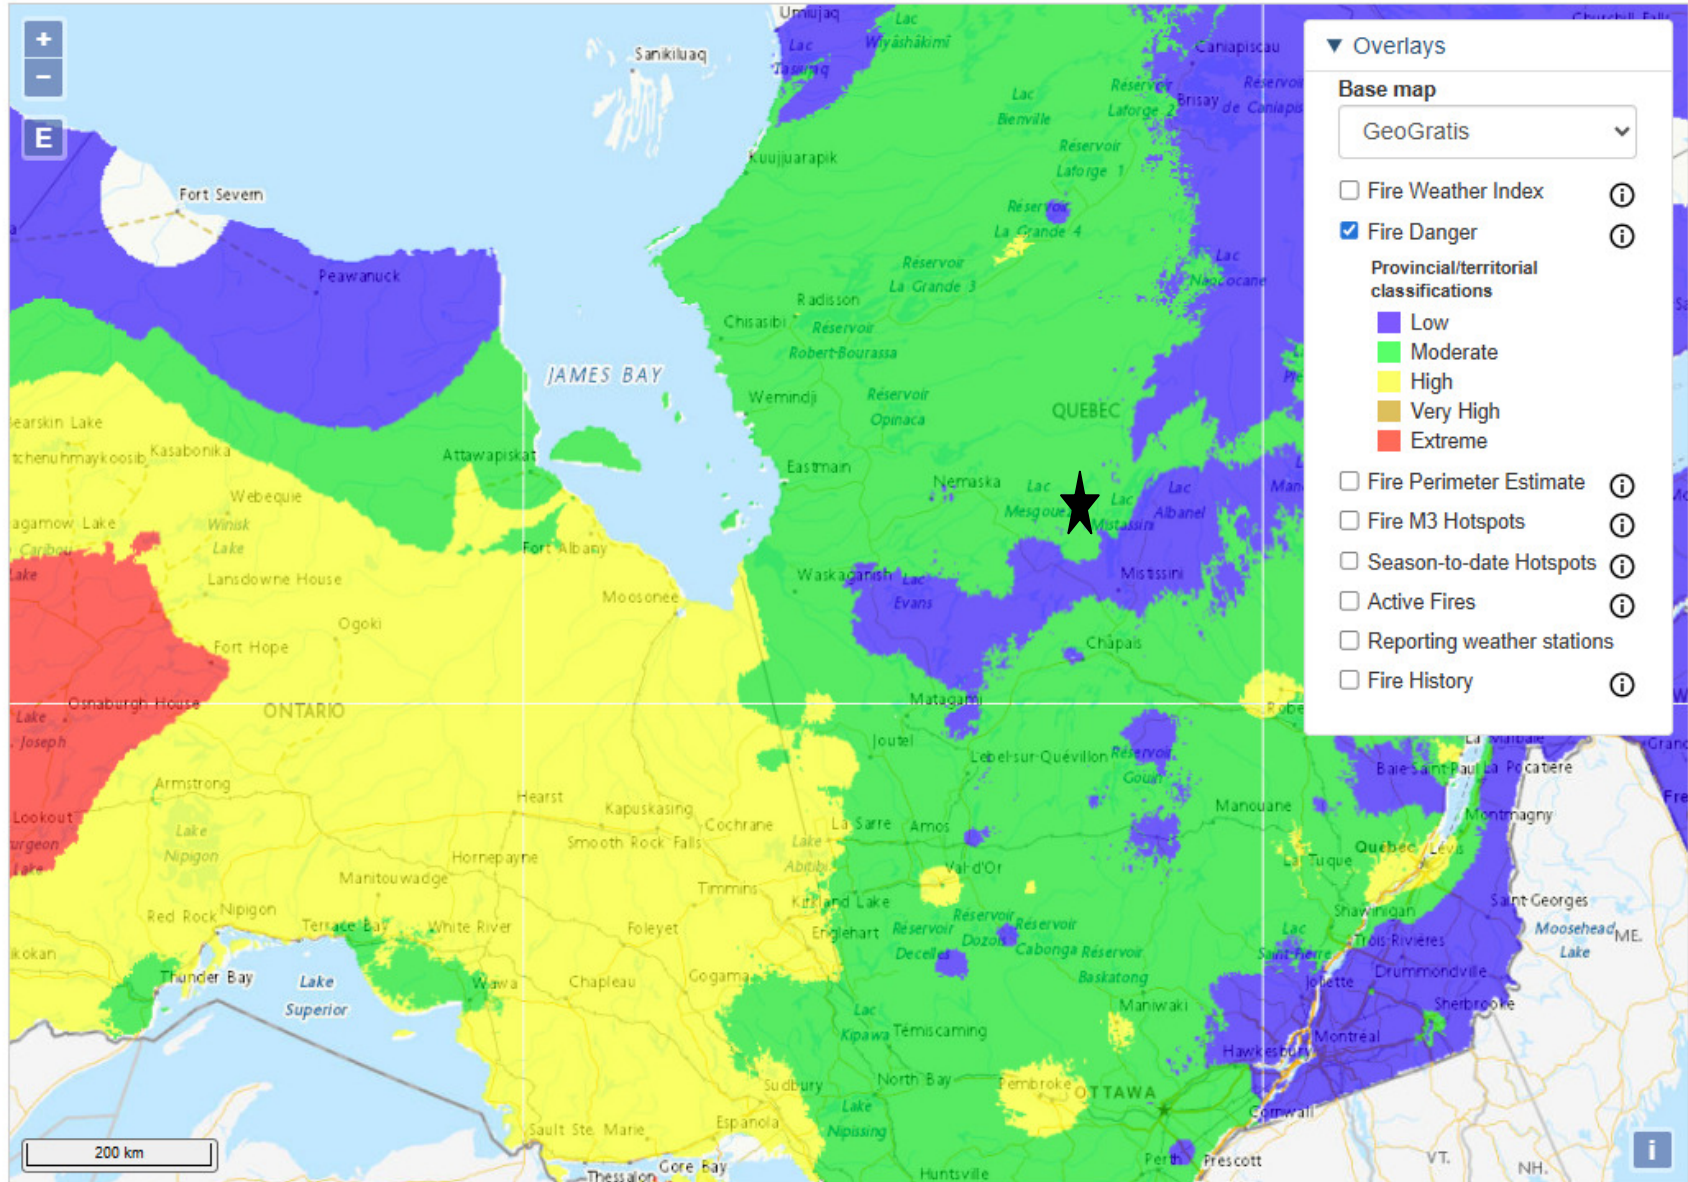

The Troilus Mining Project is indicated by a black star on these sequence of maps.

The large increase in the 'severe Fire Danger' begins to be seen on May 27th, 2023 and covers the entire area of Troilus Mining Project on May 30th, 2023 and continues on from this point until June 7th 2023, occurring again from June 21 to June 27, 2023.

May 1 2023 Retrieve Map

« Previous day : Today : Next day »

Troilus Mining Project ★

May 10 2023 Retrieve Map

« Previous day : Today : Next day »

Troilus Mining Project ★

May 11 2023 Retrieve Map

« Previous day : Today : Next day »

Troilus Mining Project ★

May

26

2023

Retrieve Map

« Previous day : Today : Next day »

▼ Overlays

Base map
GeoGratis