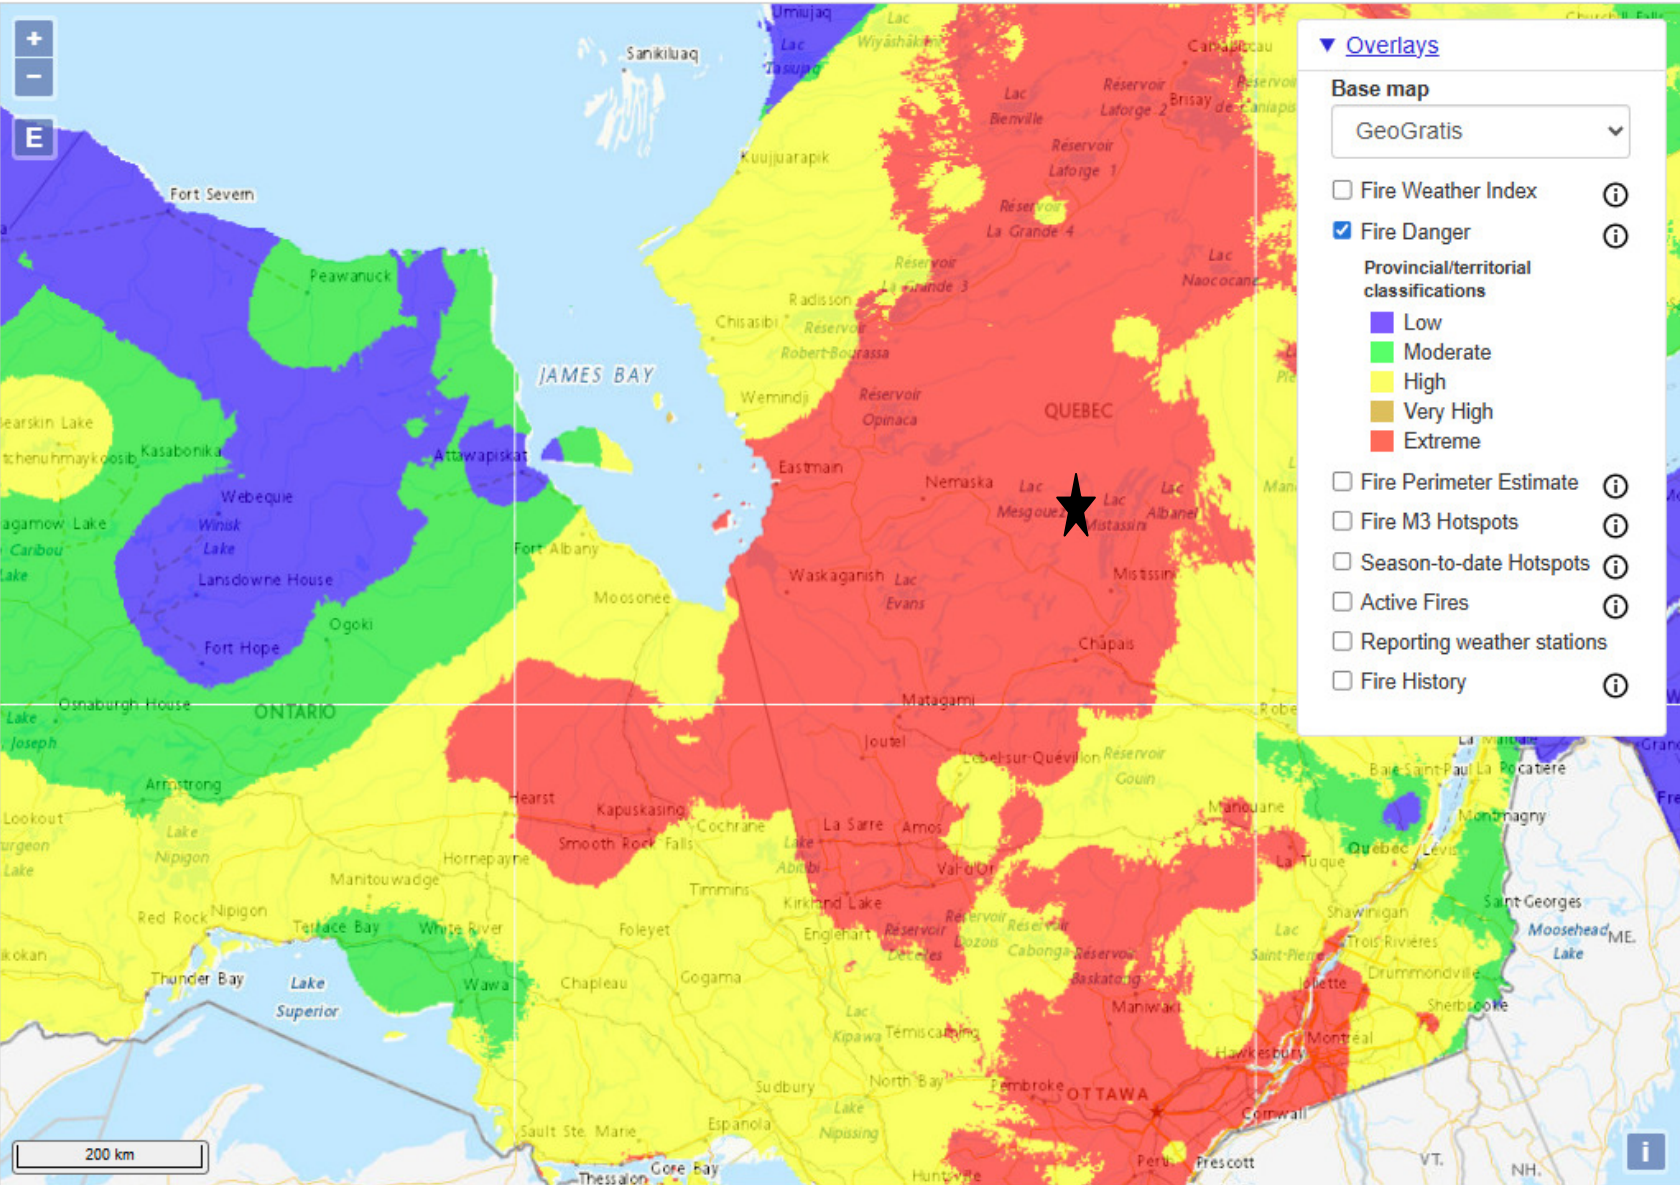

May 29 2023 Retrieve Map

« Previous day : Today : Next day »

Troilus Mining Project ★

May 30 2023 Retrieve Map

« Previous day : Today : Next day »

Troilus Mining Project ★

May 31 2023 Retrieve Map

« Previous day : Today : Next day »

Troilus Mining Project ★

June 1 2023 Retrieve Map

« Previous day : Today : Next day »

Troilus Mining Project ★

June 2 2023 Retrieve Map

« Previous day : Today : Next day »

Troilus Mining Project ★

June 3 2023 Retrieve Map

« Previous day : Today : Next day »

Troilus Mining Project ★

June 4 2023 Retrieve Map

« Previous day : Today : Next day »

Troilus Mining Project ★

June 5 2023 Retrieve Map

« Previous day : Today : Next day »

Troilus Mining Project ★

June 6 2023 Retrieve Map

« Previous day : Today : Next day »

Troilus Mining Project ★

June 7 2023 Retrieve Map

« Previous day : Today : Next day »

Troilus Mining Project ★

June 8 2023 Retrieve Map