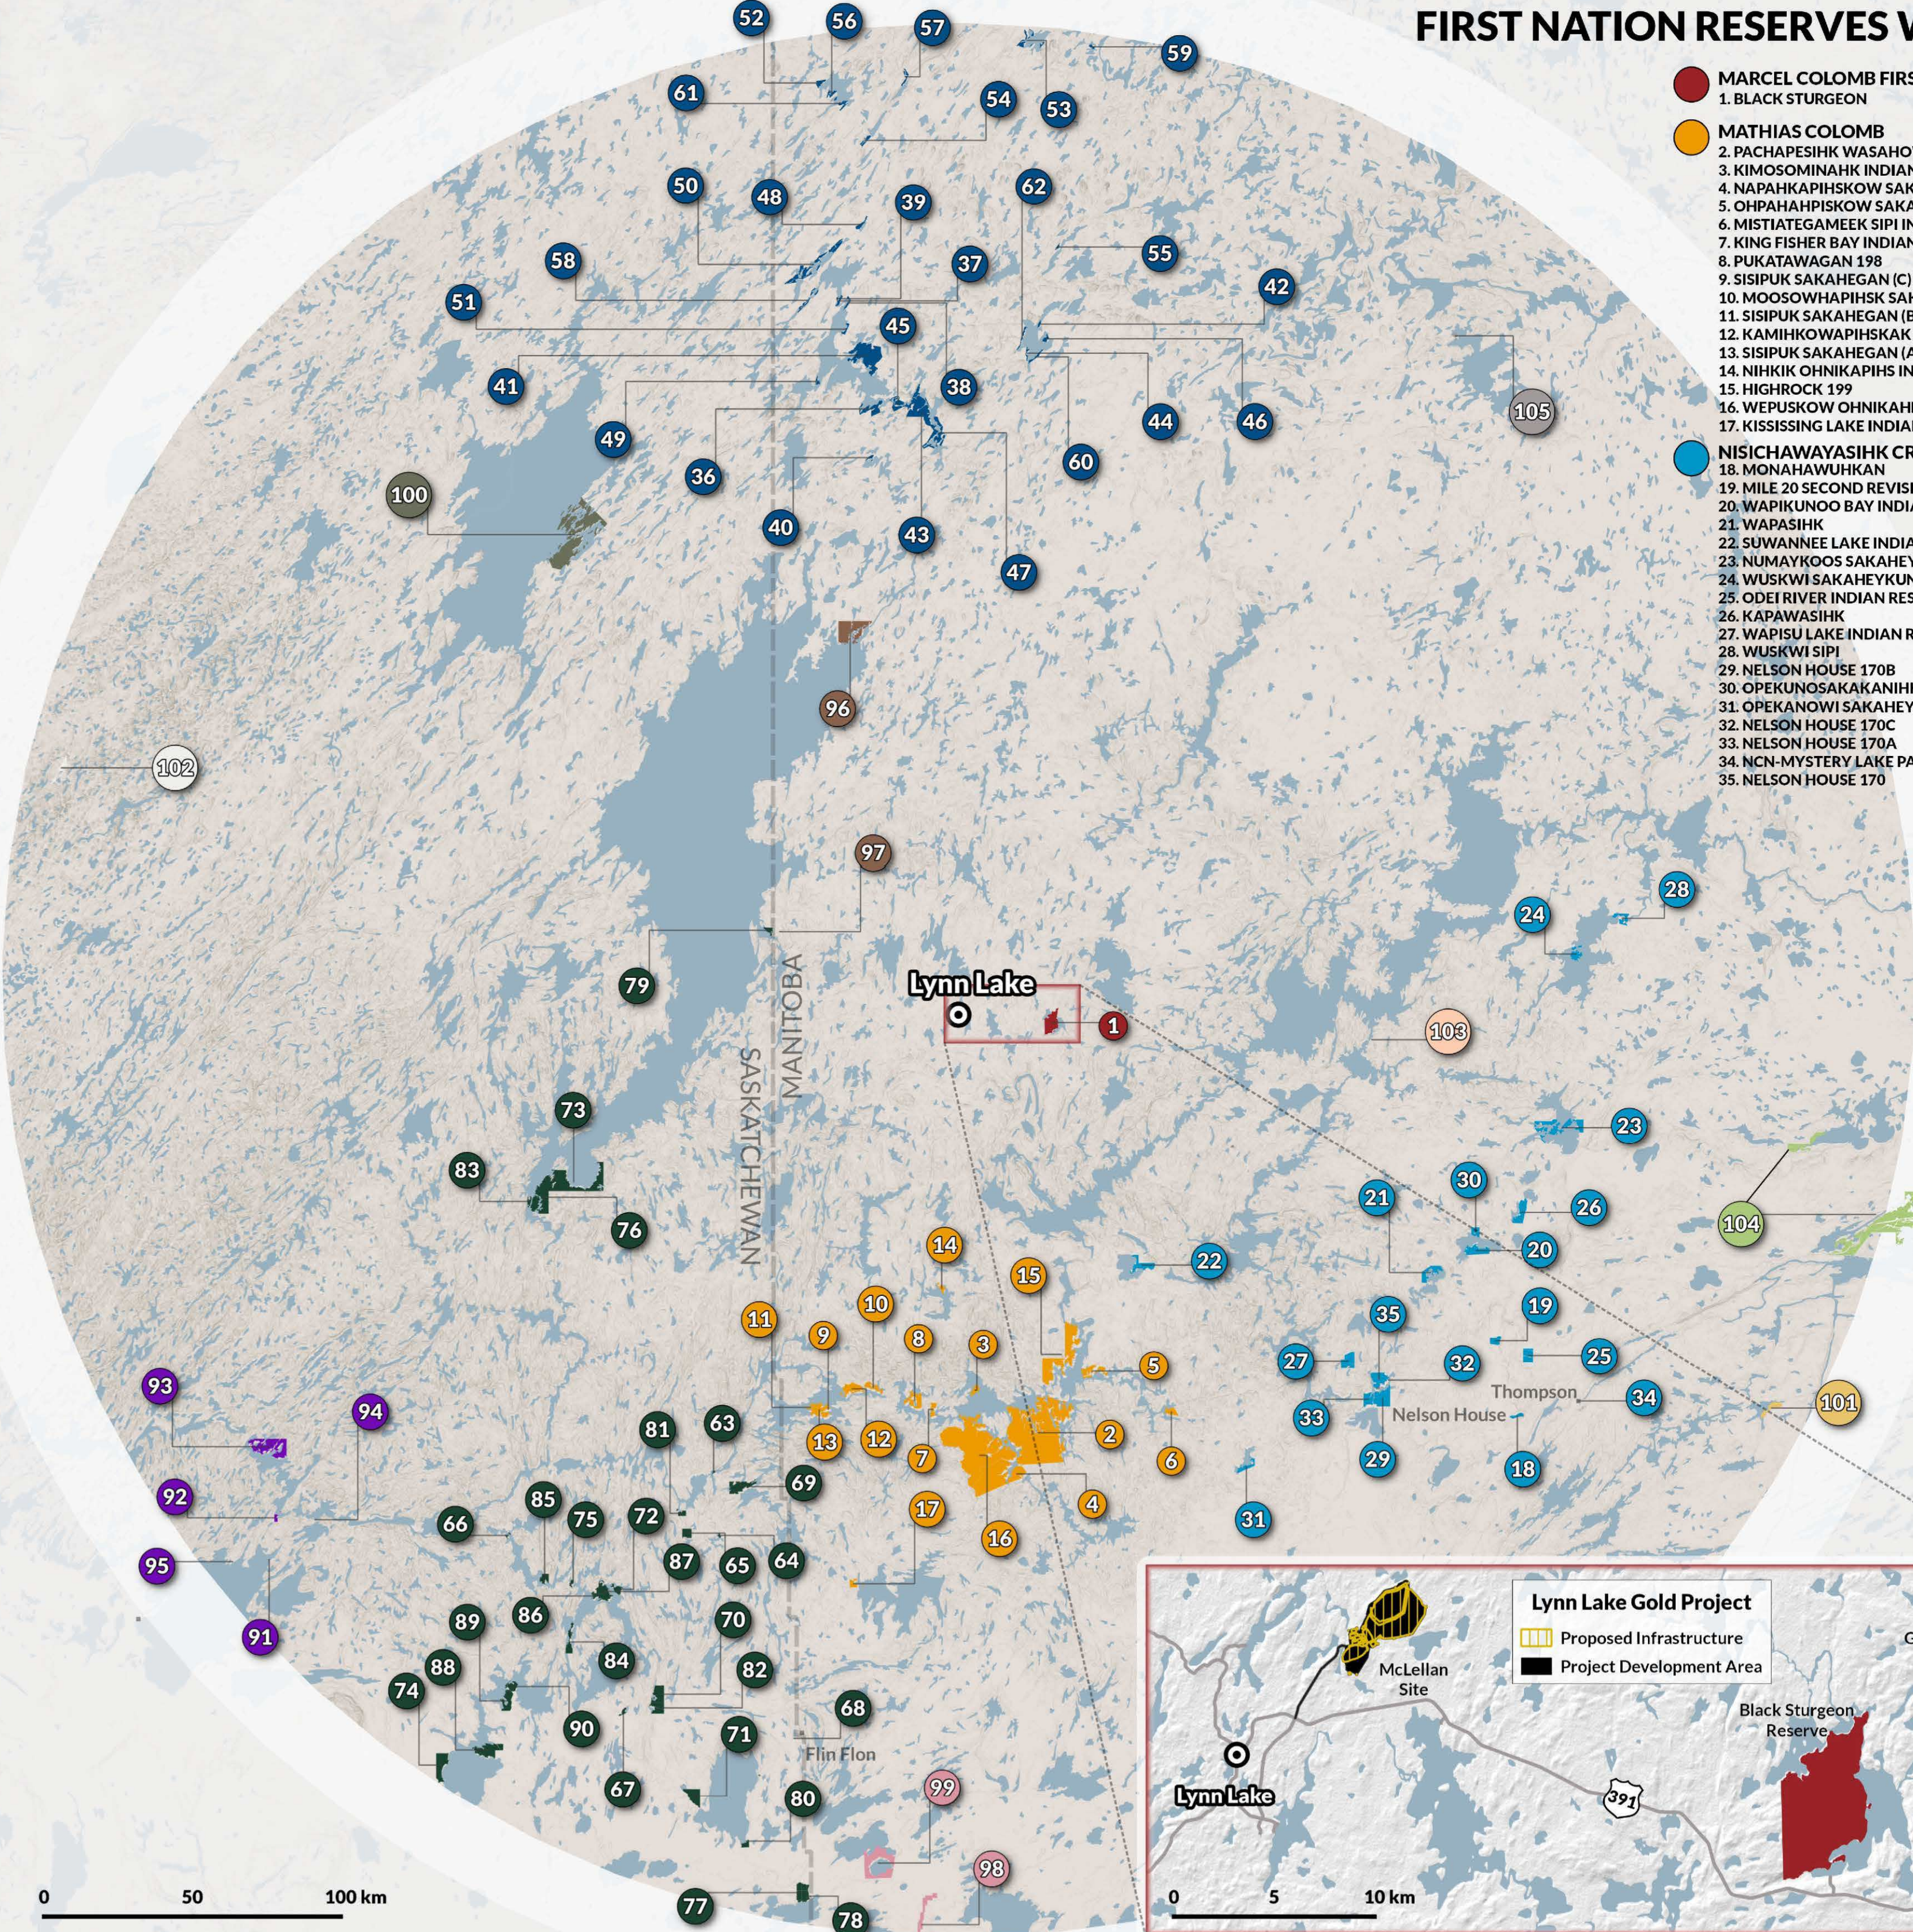

FIRST NATION RESERVES WITHIN 300 KM OF LYNN LAKE, MB

- **MARCEL COLOMB FIRST NATION**
  1. BLACK STURGEON
- **MATHIAS COLOMB**
  2. PACHAPESIIK WASAHOW INDIAN RESERVE
  3. KIMOSOMINAHK INDIAN RESERVE
  4. NAPAHAPIHSKOW SAKHAHIGAN INDIAN RESERVE
  5. OHPAHAHPISKOW SAKAHEGAN INDIAN RESERVE
  6. MISTIATEGAMEEK SIPI INDIAN RESERVE
  7. KING FISHER BAY INDIAN RESERVE
  8. PUKATAWAGAN 198
  9. SISIPUK SAKAHEGAN (C) INDIAN RESERVE
  10. MOOSOWHAPIHSK SAKAHEGAN INDIAN RESERVE
  11. SISIPUK SAKAHEGAN (B) INDIAN RESERVE
  12. KAMIHKOWAPIHSKAK PAWISTIK INDIAN RESERVE
  13. SISIPUK SAKAHEGAN (A) INDIAN RESERVE
  14. NIHKIK OHNIKAPIHS INDIAN RESERVE
  15. HIGHROCK 199
  16. WEPUSKOW OHNIKAPIHS INDIAN RESERVE
  17. KISSISSING LAKE INDIAN RESERVE
- **NISICHAWAYASIIK CREE NATION**
  18. MONAHAWUHKAN
  19. MILE 20 SECOND REVISION INDIAN RESERVE
  20. WAPIKUNOO BAY INDIAN RESERVE
  21. WAPASIIHK
  22. SUWANNEE LAKE INDIAN RESERVE
  23. NUMAYKOOS SAKAHEYKUN
  24. WUSKWI SAKAHEYKUN
  25. ODEI RIVER INDIAN RESERVE
  26. KAPAWASIIHK
  27. WAPISU LAKE INDIAN RESERVE
  28. WUSKWI SIPI
  29. NELSON HOUSE 170B
  30. OPEKUNOSAKAKANIIHK
  31. OPEKANOWI SAKAHEYKUN
  32. NELSON HOUSE 170C
  33. NELSON HOUSE 170A
  34. NCN-MYSTERY LAKE PARCEL
  35. NELSON HOUSE 170
- **NORTHLANDS DENESULINE FIRST NATION**
  36. SHETH CHOK INDIAN RESERVE
  37. TTHEKALÉ NU INDIAN RESERVE
  38. THUYCHOLEENI AZÉ INDIAN RESERVE
  39. THUYCHOLEENI INDIAN RESERVE
  40. LUAZÉ TUWÉ INDIAN RESERVE
  41. LAC BROCHET 197A
  42. NITXELI TUWÉ 1 INDIAN RESERVE
  43. THUYCHOLEENI LAKE A INDIAN RESERVE
  44. NITXELI TUWÉ 4 INDIAN RESERVE
  45. THUYCHOLEENI LAKE B INDIAN RESERVE
  46. NITXELI TUWÉ 2 INDIAN RESERVE
  47. THUYCHOLEENI LAKE C INDIAN RESERVE
  48. THAÏDARÉ INDIAN RESERVE
  49. TU TXANILINI INDIAN RESERVE
  50. THI DARE INDIAN RESERVE
  51. THAÏCHONILINI INDIAN RESERVE
  52. LUÉCHO TUWÉ 1 INDIAN RESERVE
  53. TATUWE CHOK INDIAN RESERVE
  54. T'ODIZECHÉ INDIAN RESERVE
  55. THAI TUWÉ 2 INDIAN RESERVE
  56. LUWECHOTUWE PARCEL B INDIAN RESERVE
  57. TLOCK DESI CHIYE INDIAN RESERVE
  58. THAI DA RE INDIAN RESERVE
  59. TAJABANILIN INDIAN RESERVE
  60. NETELITUWE SITE C INDIAN RESERVE
  61. LUWECHOTUWE PARCEL C INDIAN RESERVE
  62. NITELITUWE SITE E INDIAN RESERVE
- **PETER BALLANTYNE CREE NATION**
  63. WAPASKOKIMAW I.R. 202
  64. NEMEKUS SAKAHIKAN INDIAN RESERVE NO. 221
  65. WASKWIATIK SAKAHIKAN INDIAN RESERVE NO. 223
  66. MANAWANSTAWAYAK INDIAN RESERVE NO. 230
  67. NAKISKATOWANEK I.R. 227
  68. THOMAS MORIN INDIAN RESERVE
  69. KIPAHIGAN SAKAHIKAN INDIAN RESERVE NO. 222
  70. BIRCH PORTAGE I.R. 184A
  71. AMISK LAKE I.R. 184
  72. MIROND LAKE I.R. 184E
  73. MISTAHI WASAHK I.R. NO. 209
  74. MUSKWAMINIWATIM I.R. 225
  75. MASKIKOPAWISCIKOSIK INDIAN RESERVE NO. 229
  76. SOUTHEND I.R. 200
  77. STURGEON WEIR I.R. 184F
  78. STURGEON WEIR I.R. 205
  79. KINOOSAO-THOMAS CLARKE I.R. 204
  80. AMISKOSAKAHIKAN INDIAN RESERVE NO. 210
  81. SOKATISEWIN SAKAHIKAN INDIAN RESERVE NO. 224
  82. WASKWAYNIKAPIK INDIAN RESERVE NO. 228
  83. SOUTHEND I.R. 200A
  84. SANDY NARROWS I.R. 184C
  85. WOODY LAKE I.R. 184D
  86. PELICAN NARROWS I.R. 184B
  87. PELICAN NARROWS I.R. 206
  88. PISIWIWINIWIWATIM INDIAN RESERVE NO. 207
  89. MISTIK I.R.
  90. KIMOSOM PWATINAHK I.R. NO. 203
- **LAC LA RONGE**
  91. OLD FORT I.R. 157B
  92. STANLEY I.R. 157
  93. GRANDMOTHER'S BAY I.R. 219
  94. STANLEY I.R. 157A
  95. FOUR PORTAGES I.R. 157C
- **BARREN LANDS**
  96. BROCHET INDIAN RESERVE NO. 197
  97. BARREN LANDS INDIAN RESERVE
- **OPASKWAYAK CREE NATION**
  98. ROOT LAKE BEACH RIDGE SITE
  99. OPASKWAYAK CREE NATION EGG LAKE INDIAN RESERVE NO.1
- **HATCHET LAKE**
  100. LAC LA HACHE I.R. 220
- **FOX LAKE**
  101. FOX LAKE WEST 3
- **ENGLISH RIVER FIRST NATION**
  102. ENGLISH RIVER FIRST NATION SLUSH LAKE RESERVE NO. 192Q
- **O-PIPON-NA-PIWIN CREE NATION**
  103. O-PIPON-NA-PIWIN CREE NATION 1
- **TATASKWEYAK CREE NATION**
  104. SPLIT LAKE 171
- **SAYISI DENE FIRST NATION**
  105. CHURCHILL 1